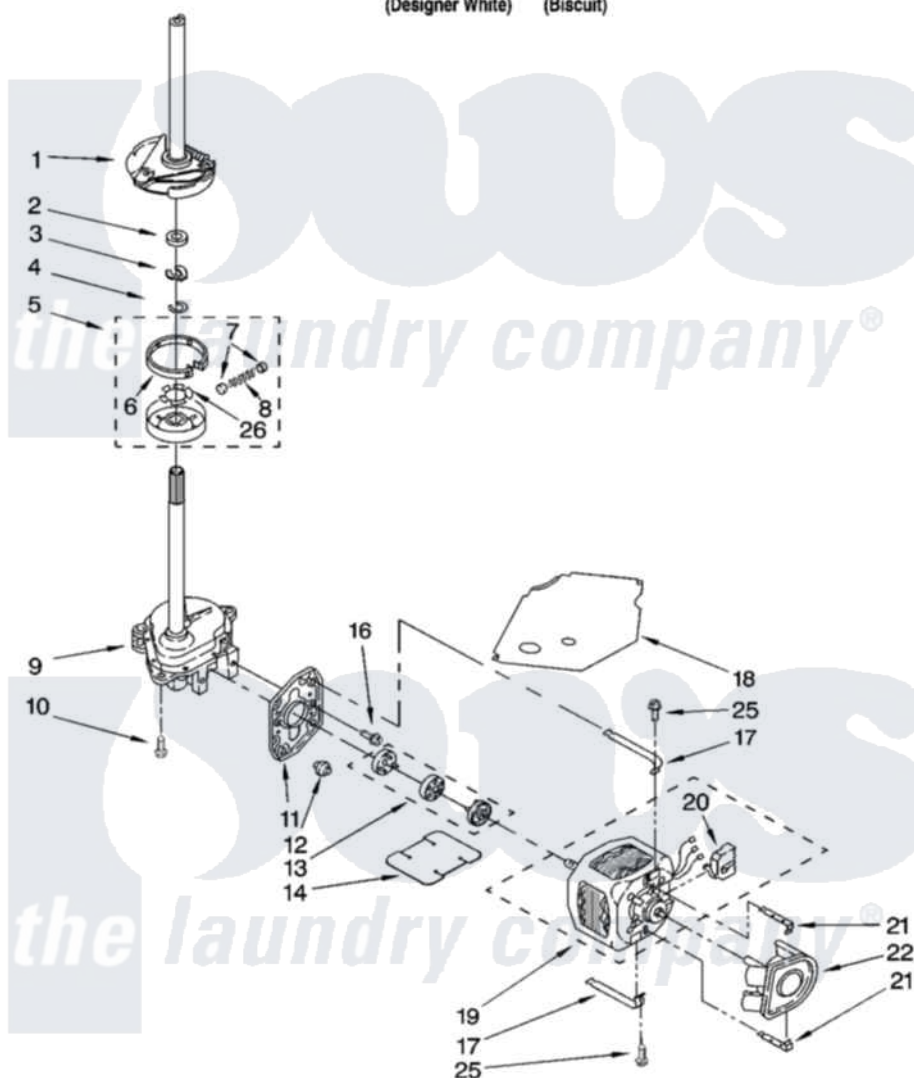

Whirlpool 7MLBR8444PQ0 04 - BRAKE, CLUTCH, GEARCASE, MOTOR AND PUMP PARTS

BRAKE, CLUTCH, GEARCASE, MOTOR AND PUMP PARTS

For Models: 7MLBR8444PQ0, 7MLBR8444PT0

(Designer White) (Biscuit)

8180548

7

Whirlpool [Residential Whirlpool 7MLBR8444PQ0 Washer Parts](#) Parts Diagram 04 - BRAKE, CLUTCH, GEARCASE, MOTOR AND PUMP PARTS

[Click on the part number to view part](#)

Item	Original Part Number	Replaced By	Status	Part Description
1	388951	285792		Basketdrive
2	63292			Washer, Spin Tube Thrust
3	62697	W10080230		Ring, Spin Tube Support
4	63283	285353		Ring
5	3951311	285785		Clutch
6	3951308	285790		Lining
7	62646			Cap, Clutch Spring
8	3946792			Spring And Damper Assembly
9	8532118	3360629		Gearcase
10	3357334	3400516		Screw Anti-Rattle
11	62611			Plate, Motor Mount To Gearcase
12	62691			Grommet, Motor
13	285753	285753A		Coupling
14	8316060			Shield, Tub To Motor

16	3400516		Screw Anti-Rattle
17	3349637	W10086010	Retainer, Motor
18	3362089		Shield, Tub To Motor
19	8528157	661600	Motor, Main Drive
20	3952056		Switch, Main Drive Motor
21	8546127		Retainer, Pump
22	3363394		Pump
25	3387485	273556	Screw, 10-16 X 5/8
26	3355454		Clip, Main Drive