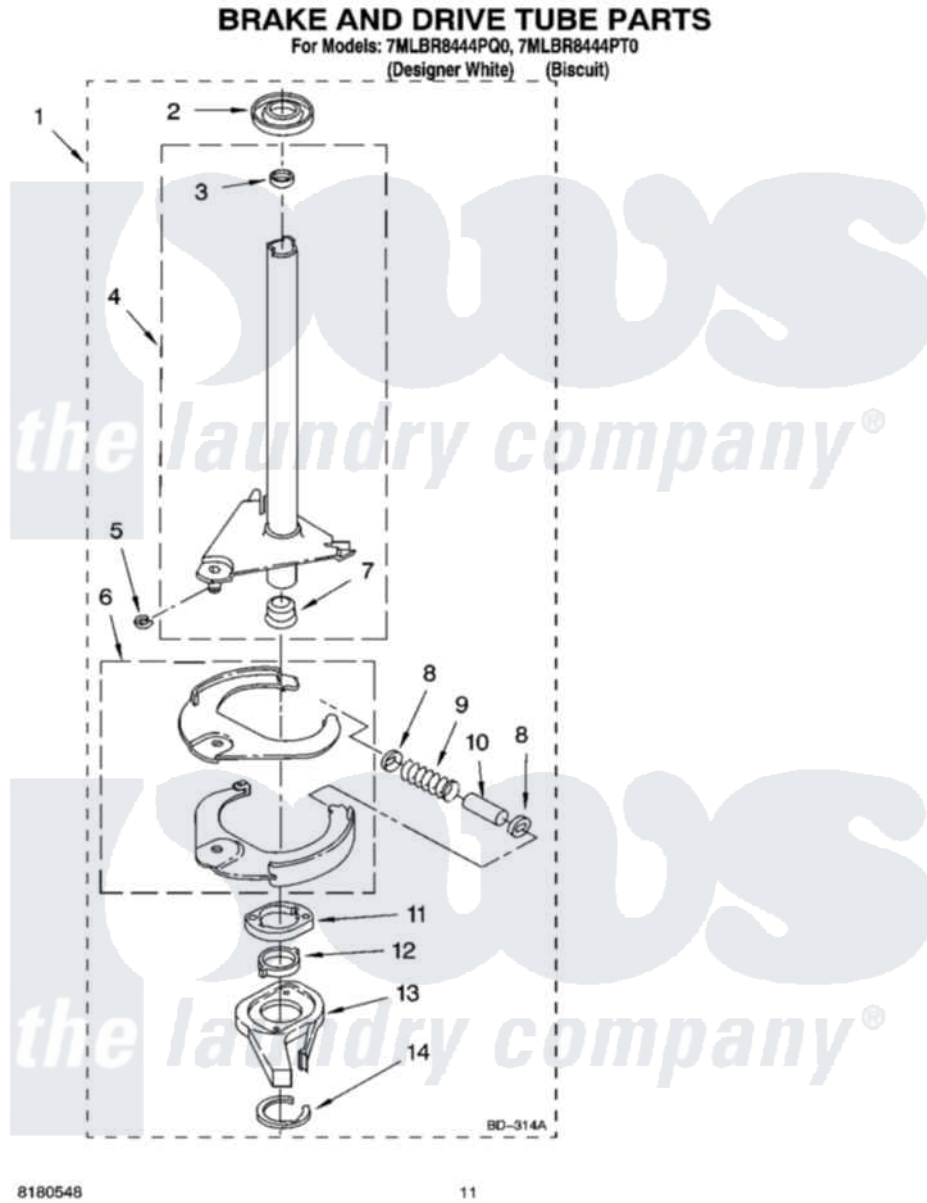

Whirlpool 7MLBR8444PT0 07 - BRAKE AND DRIVE TUBE PARTS

8180548

11

Whirlpool [Residential Whirlpool 7MLBR8444PT0 Washer Parts](#) Parts Diagram 07 - BRAKE AND DRIVE TUBE PARTS
Click on the part number to view part

Item	Original Part Number	Replaced By	Status	Part Description
1	388951	285792		Basketdrive
2	62658			Ring, Thrust
3	356427			Seal, Spin Pinion
4	64027	64208		Tube-Spin
5	64035	W10083190		Ring, Retaining
6	64232	285438		Shoe-Brake
7	62703	8546462		"T" Bearing, Spin Tube
8	3353956	285658		Sleeve
9	62647		Not Available	Spring, Brake
10	3355360	285658		Sleeve
11	661516	8546461		Cam, Brake Release
12	63022			Sleeve, Cam
13	64194	285790		Lining
14	90368	W10083200		Ring, Retaining
"	N/A		Not Available	FOLLOWING PARTS NOT ILLUSTRATED
"	285208			Lubricant