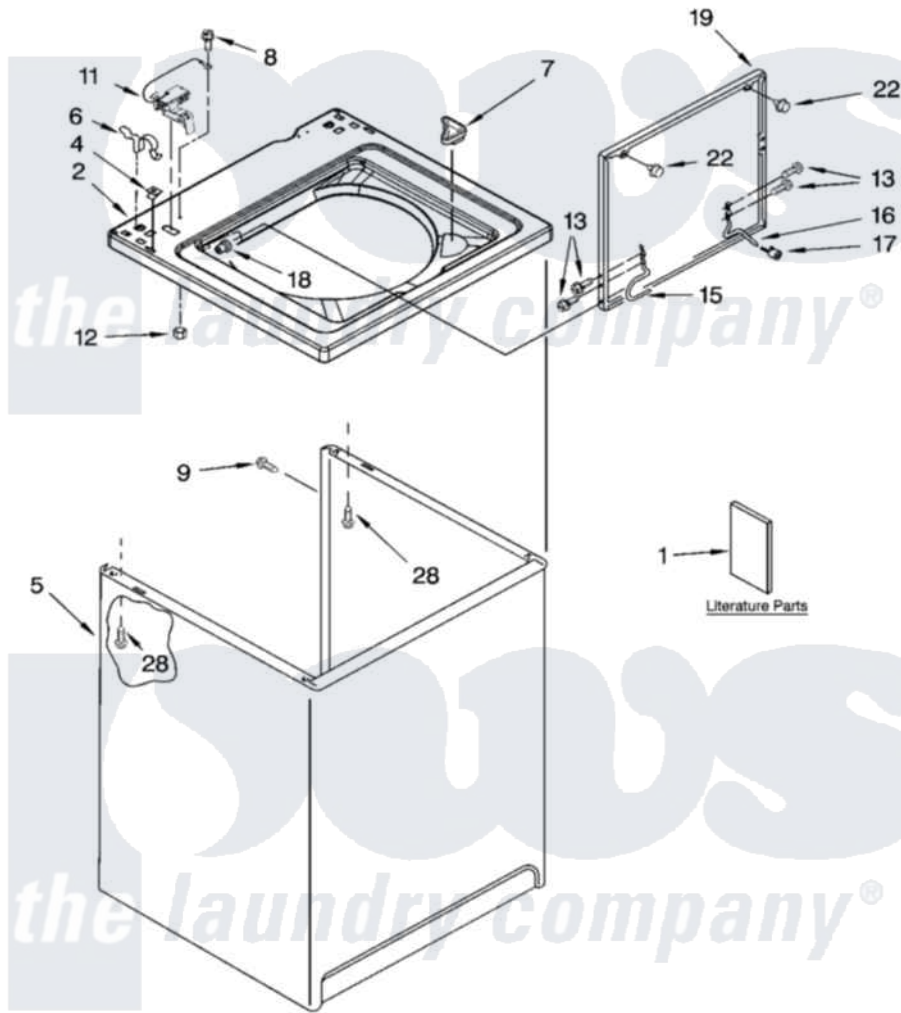

Whirlpool 7MLBR8444PT1 01 - TOP AND CABINET PARTS

TOP AND CABINET PARTS

For Models: 7MLBR8444PQ1, 7MLBR8444PT1
(Designer White) (Biscuit)

AUTOMATIC
WASHER

9-05 Litho in U.S.A. (kdr)

1

Part No. 8180770

Whirlpool Residential Whirlpool 7MLBR8444PT1 Washer Parts Parts Diagram 01 - TOP AND CABINET PARTS

Click on the part number to view part

Item	Original Part Number	Replaced By	Status	Part Description
1	8316475		Not Available	Installation Instructions
"	8558601		Not Available	Feature Sheet
"	8539806		Not Available	Use & Care Guide
"	8558594		Not Available	Energy Guide
"	8543286		Not Available	Wiring Diagram
2	8541617			Top
"	8541619			Top
4	357213			Nut, Push-In
5	63128			Cabinet
"	3954777			Cabinet
6	62780			Clip, Top And Cabinet And Rear Panel
7	3362952			Dispenser, Bleach
8	3351614			Screw, Gearcase Cover Mounting
9	3357011	308685		Side Trim)
11	8318084			Switch, Lid

12	8533959	680762	Nut
13	3351355	W10119828	Screw, Lid Hinge Mounting
15	8318088		Hinge, Lid
16	54583		Hinge, Lid
17	19119		Bumper, Lid Hinge
18	21258		Bearing, Lid Hinge
19	8557513	3957617	Lid
"	8557514	3957618	Lid
22	9724509		Bumper, Lid
28	3390631		Screw, 10-16 X 3/8