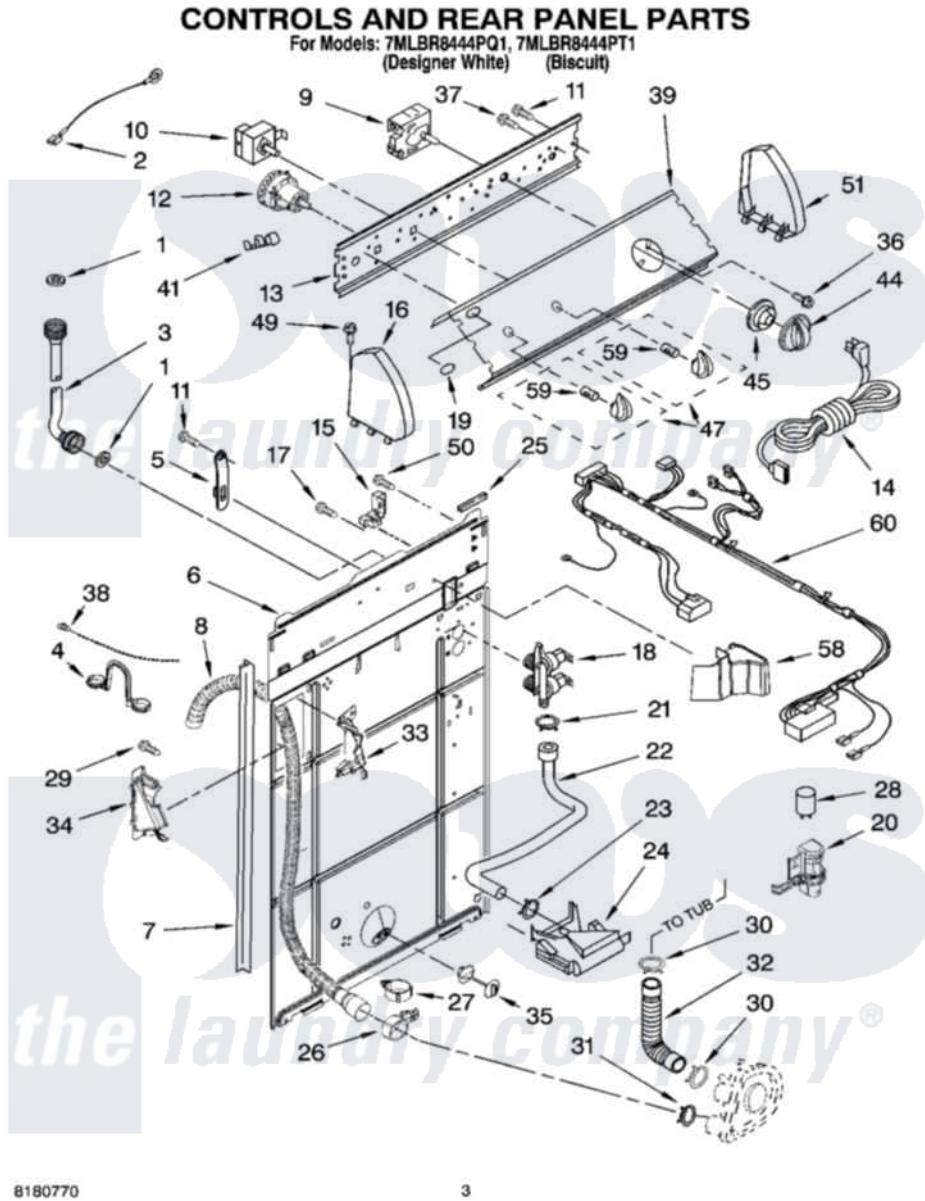

Whirlpool 7MLBR8444PT1 02 - CONTROLS AND REAR PANEL PARTS

8180770

3

Whirlpool [Residential Whirlpool 7MLBR8444PT1 Washer Parts](#) Parts Diagram 02 - CONTROLS AND REAR PANEL PARTS

[Click on the part number to view part](#)

Item	Original Part Number	Replaced By	Status	Part Description
1	3976300	16123		Washer Inlet-Hose Miscellaneous Parts Must be Ordered Separately.
2	3398893	3395559		Wire
3	8571378	89503		Hose-Inlet
"	8571377	89503		Hose-Inlet
4	8541672	8577378		U-Bend, Drain Hose
5	8568314			Strap, Console
6	8541686			Panel, Rear
7	62747			Pad, Rear Panel
8	8559373	W10096921		Drain Hose Assembly
9	3951603			Timer, Control
10	661614			Switch, Water Temperature
11	90767			Screw, 8A X 3/8 HeX Washer Head Tapping
12	3366847	W10337780		Switch-WL
13	3948814			Bracket, Control