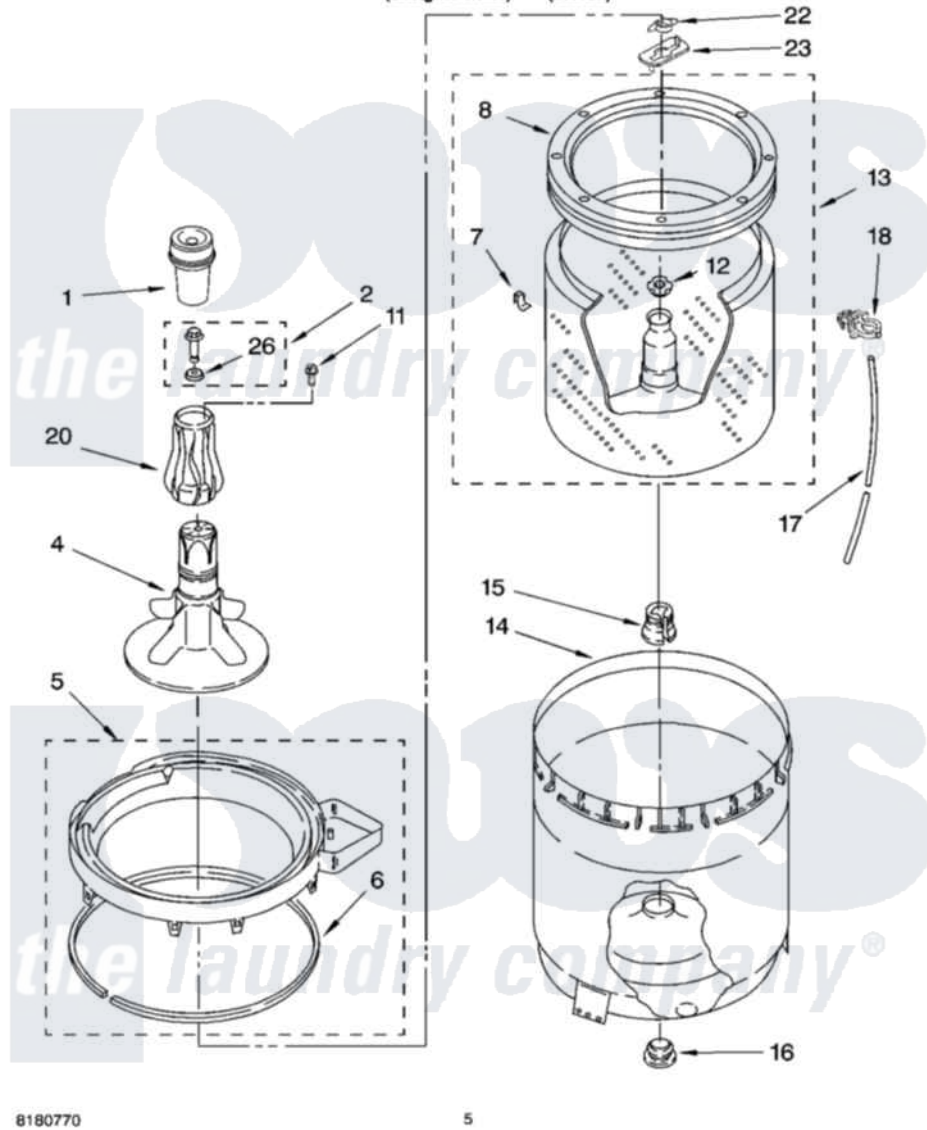

# Whirlpool 7MLBR8444PT1 03 - AGITATOR, BASKET AND TUB PARTS

## AGITATOR, BASKET AND TUB PARTS

For Models: 7MLBR8444PQ1, 7MLBR8444PT1  
(Designer White) (Biscuit)

8180770

5

Whirlpool [Residential Whirlpool 7MLBR8444PT1 Washer Parts](#) Parts Diagram 03 - AGITATOR, BASKET AND TUB PARTS

[Click on the part number to view part](#)

Item	Original Part Number	Replaced By	Status	Part Description
1	<a href="#">63580</a>			Dispenser, Fabric Softener
2	<a href="#">358237</a>			Screw And Washer
4	<a href="#">64214</a>			Agitator
5	<a href="#">3360611</a>			Tub Ring And Gasket Assembly
6	<a href="#">3359586</a>			Gasket, Tub Ring
7	<a href="#">8519815</a>			Clip, Balance Ring
8	<a href="#">3956205</a>			Balance Ring
11	63027	<a href="#">W10109200</a>		Screw, Baffle Mounting
12	<a href="#">21366</a>			Nut, Spanner
13	3956206	<a href="#">3956207</a>		Basket And Balance Ring
14	<a href="#">63125</a>			Tub
15	<a href="#">389140</a>			Tub Block, Basket Drive
16	<a href="#">383727</a>			Gasket, Centerpod
17	3363657	<a href="#">353244</a>		Hose, Pressure Switch
18	<a href="#">2219077</a>			Clip, Pressure Switch Hose

Washer, Agitator

26

[3949550](#)

Washer