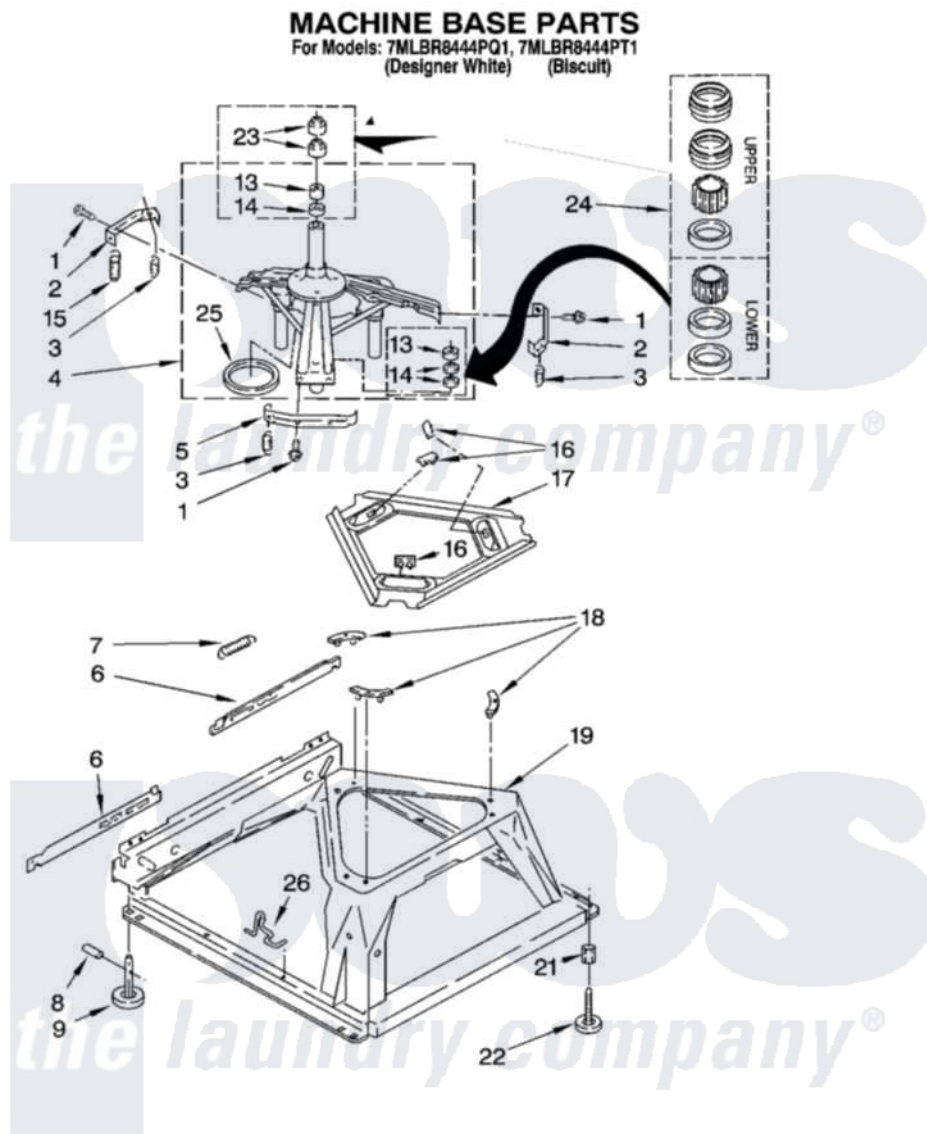

Whirlpool 7MLBR8444PT1 05 - MACHINE BASE PARTS

8

8180770

Whirlpool [Residential Whirlpool 7MLBR8444PT1 Washer Parts](#) Parts Diagram 05 - MACHINE BASE PARTS
Click on the part number to view part

Item	Original Part Number	Replaced By	Status	Part Description
1	3400076			Screw, Bracket Mounting
2	64067			Bracket, Spring Outer
3	63907			Spring, Suspension
4	8575214	280184		Support
5	64065			Bracket, Spring Outer
6	63138			Link, Leveling Mechanism
7	62597	8316845		Spring
8	62837			Pin, Knurled
9	62596	285244		Feet-Leveling
13	3347047	8546455		Bearing, Centerpost
14	357409	359449		Seal, Agitator Shaft
15	388492	W10250667		Spring, Counterweight
16	62568	285219		Pad
17	3946509			Plate, Suspension
18	3363660	285744		Pad
19	3349337	285459		Base

21	3359452		Nut, Lock
22	389102	W10001130	Foot, Leveling
23	356934	8577376	Seal, Centerpost
24	285203		Centerpost Bearing Kit
25	63134		Ring, Sound Deadening
26	63806	W10145155	Retainer, Suspension Spring