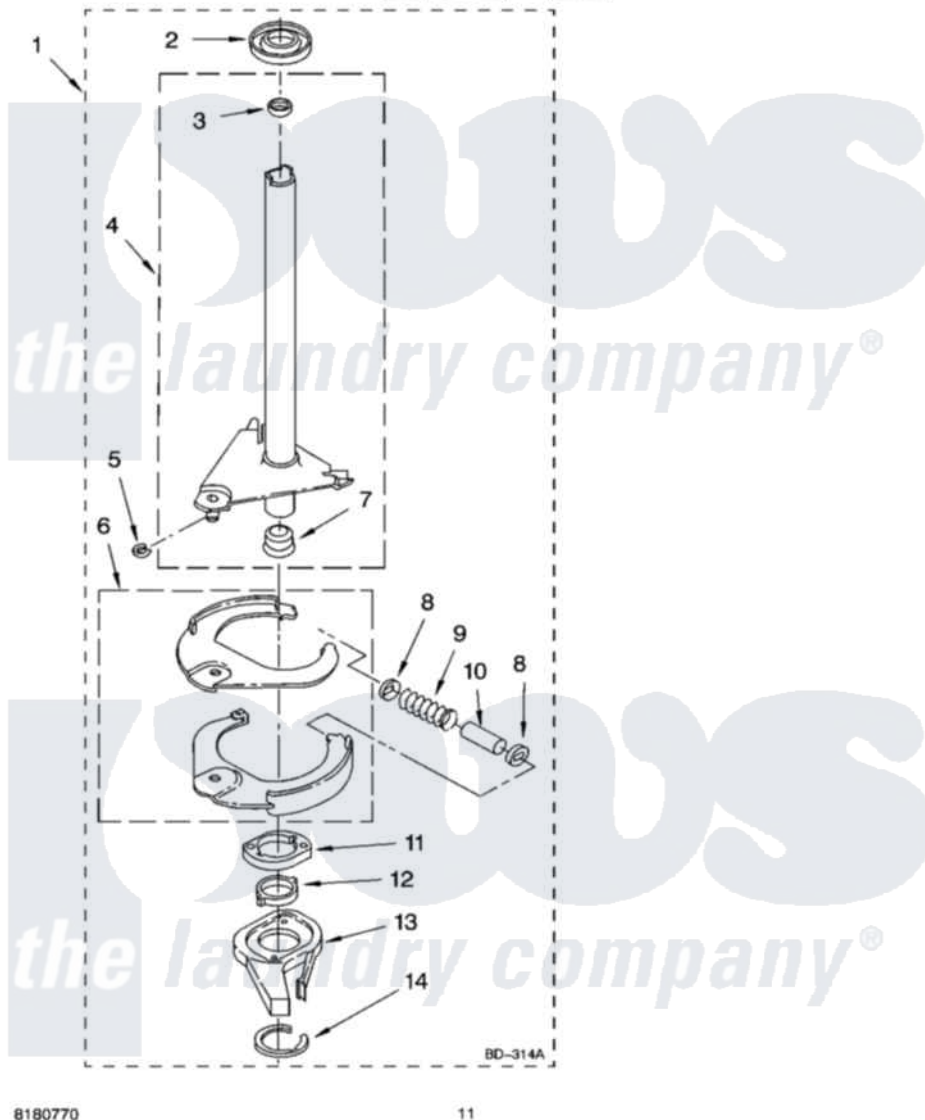

Whirlpool 7MLBR8444PT1 07 - BRAKE AND DRIVE TUBE PARTS

BRAKE AND DRIVE TUBE PARTS

For Models: 7MLBR8444PQ1, 7MLBR8444PT1
(Designer White) (Biscuit)

8180770

11

Whirlpool Residential Whirlpool 7MLBR8444PT1 Washer Parts Parts Diagram 07 - BRAKE AND DRIVE TUBE PARTS

Click on the part number to view part

Item	Original Part Number	Replaced By	Status	Part Description
1	388951	285792		Basketdrive
2	62658			Ring, Thrust
3	356427			Seal, Spin Pinion
4	64027	64208		Tube-Spin
5	64035	W10083190		Ring, Retaining
6	64232	285438		Shoe-Brake
7	62703	8546462		"T" Bearing, Spin Tube
8	3353956	285658		Sleeve
9	62647		Not Available	Spring, Brake
10	3355360	285658		Sleeve
11	661516	8546461		Cam, Brake Release
12	63022			Sleeve, Cam
13	64194	285790		Lining
14	90368	W10083200		Ring, Retaining
"	N/A		Not Available	FOLLOWING PARTS NOT ILLUSTRATED
"	285208			Lubricant