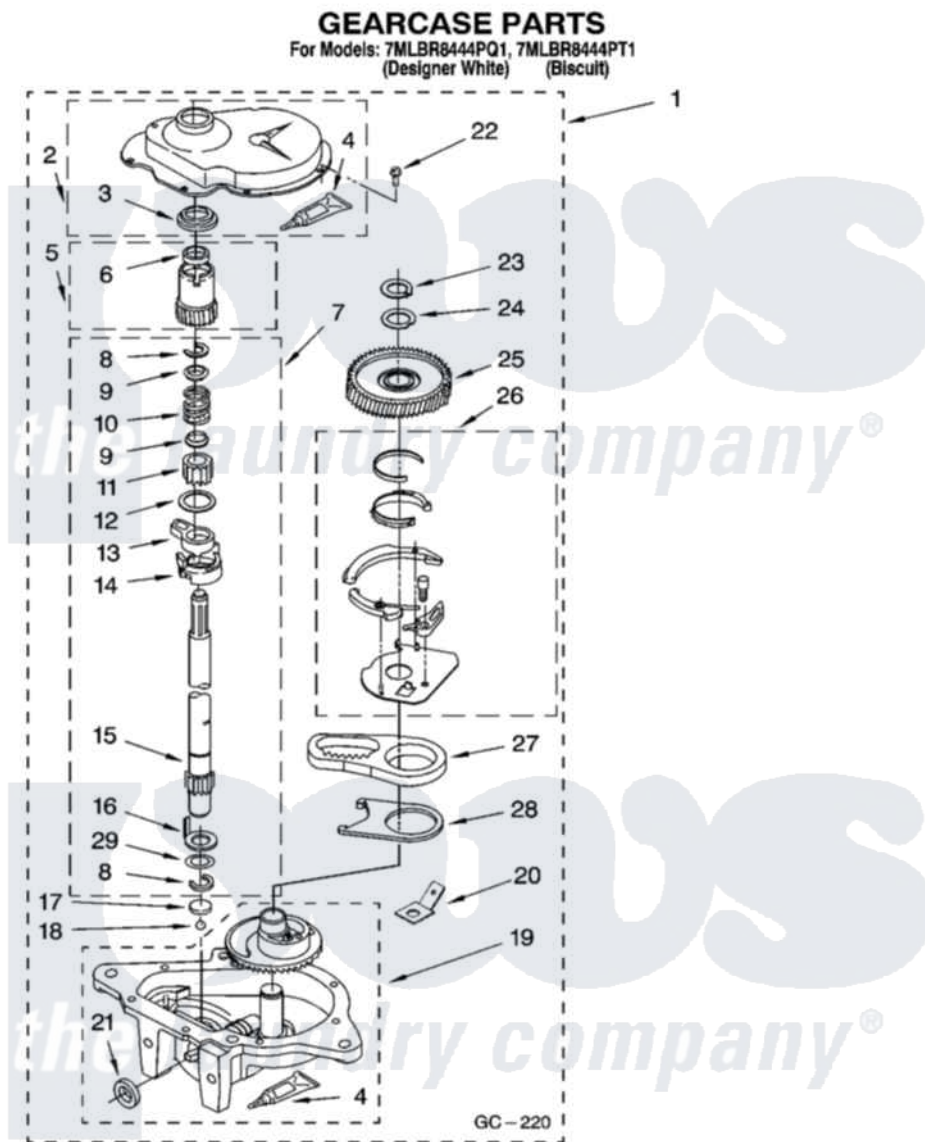

Whirlpool 7MLBR8444PT1 08 - GEARCASE PARTS

12

8180770

Whirlpool Residential Whirlpool 7MLBR8444PT1 Washer Parts Parts Diagram 08 - GEARCASE PARTS
Click on the part number to view part

Item	Original Part Number	Replaced By	Status	Part Description
1	8532118	3360629		Gearcase
2	285202			Cover, Gearcase
3	3349985			Seal, Gearcase Cover
4	285195			Sealer Sealer, Gasket
5	63320	285362		Gear and Pinion
6	356427			Seal, Spin Pinion
7	389387			Shaft, Agitator
8	90369		Not Available	Ring, Retaining (2)
9	62677			Retainer, Spring
10	62676			Spring, Agitator
11	63273	285509		Shaft, Agitator
12	62619			Washer, Agitator Gear
13	62580	285206		Cam-Agitator
14	62581	285206		Cam-Agitator
15	285509			Shaft, Agitator
16	62618			Washer, Cam Thrust

17	16018	285205	Bearing
18	85529	285205	Bearing
19	389230	285515	Gearcase
20	3949116	Not Available	BLOCK TAB, TERMINAL
21	285352		Seal Kit, Thrust Plug
22	3351614		Screw, Gearcase Cover Mounting
23	3362552	285765	Ring-Retrn
24	285735	285766	Washer Kit, Thrust
25	62570	285362	Gear and Pinon
26	388253	999516	Shelf-Glas
27	3349296	8546456	Rack, Connecting
28	62621		Actuator, Shift
29	388815		Washer, Intermediate 1 3976263 Miscellaneous Parts Bag 2 3976300 Washer, Inlet Hose 3 3366913 Clamp, Hose