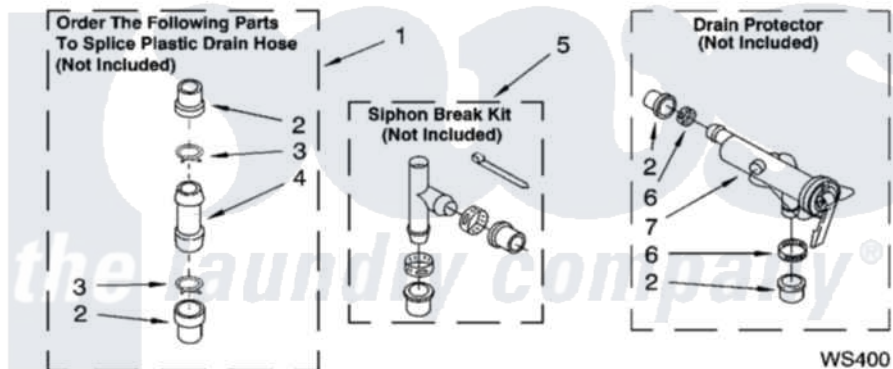

Whirlpool 7MLBR8444PT1 09 - WATER SYSTEM PARTS, OPTIONAL PARTS (NOT INCLUDED)

WATER SYSTEM PARTS

For Models: 7MLBR8444PQ1, 7MLBR8444PT1
(Designer White) (Biscuit)

8180770

13

Whirlpool [Residential Whirlpool 7MLBR8444PT1 Washer Parts](#) Parts Diagram 09 - WATER SYSTEM PARTS, OPTIONAL PARTS (NOT INCLUDED)
Click on the part number to view part

Item	Original Part Number	Replaced By	Status	Part Description
1	285442			Water System Parts
2	285321			Water System Parts
3	370447	285655		Clamp, Hose
4	16272			Connector, Straight
5	285320			Water System Parts
6	65349	285655		Clamp, Hose
7	367031			Water System Parts
	72017			Paint, Touch-Up
"	4392899			Paint, Touch-Up
"	350938			Paint, Pressurized Spray B
"	350930			Paint, Pressurized Spray B
"	4392901			Paint, Pressurized Spray
"	799344			Paint, Touch-Up)
"	4392900			Paint, Bulk)
"	N/A		Not Available	OIL