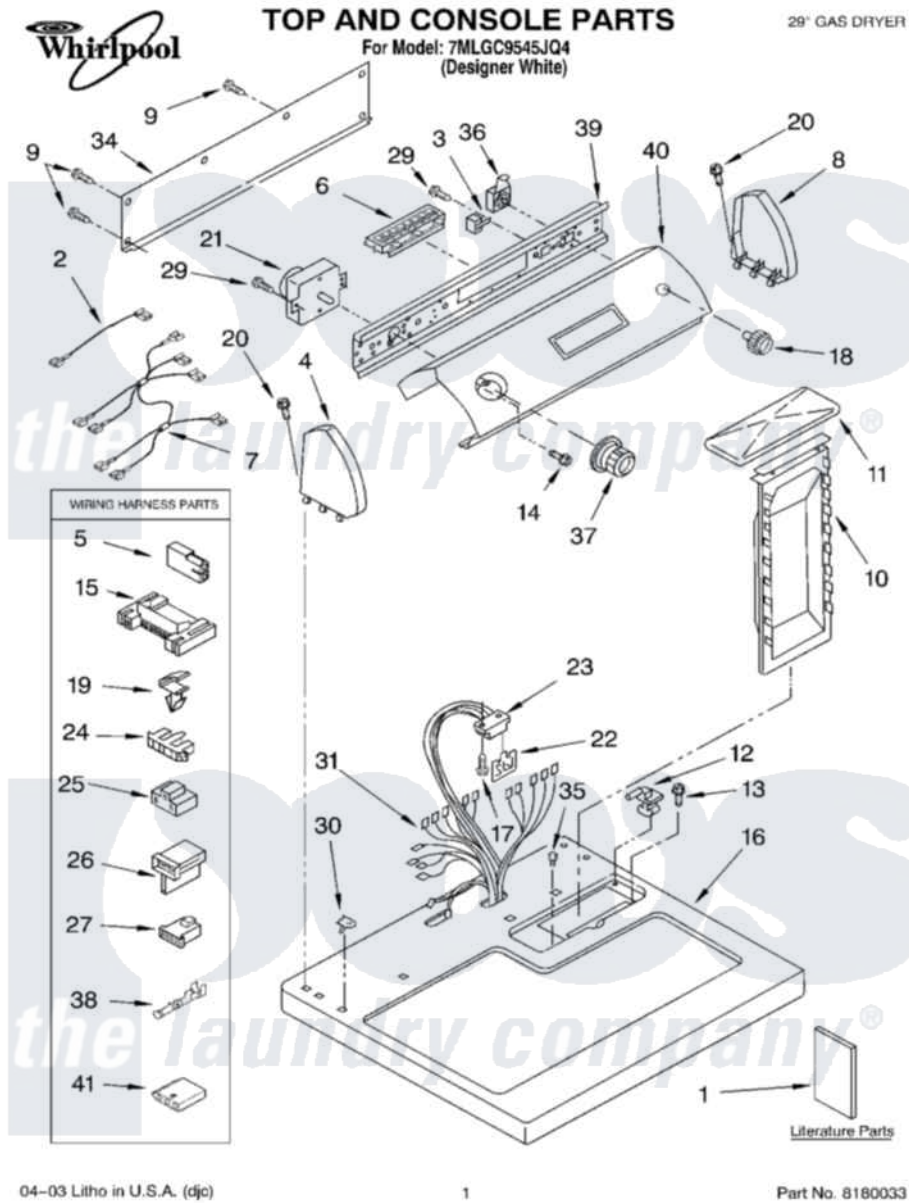

Whirlpool 7MLGC9545JQ4 01 - TOP AND CONSOLE PARTS

04-03 Litho in U.S.A. (djc)

1

Part No. 8180033

Whirlpool Residential Whirlpool 7MLGC9545JQ4 Dryer Parts Parts Diagram 01 - TOP AND CONSOLE PARTS
 Click on the part number to view part

Item	Original Part Number	Replaced By	Status	Part Description
1	LIT3978910		Not Available	Literature Parts (Installation Instructions (Spanish))
"	LIT8543094		Not Available	Use And Care Guide
"	LIT8533205		Not Available	Wiring Diagram
"	N/A		Not Available	Following May Be Purchased DO-IT-YOURSELF REPAIR MANUALS
"	LIT677818	677818L		Diy
2	3393811			Wire, Jumper
"	3393812			Wire, Jumper
3	694419			Mini-Buzzer
4	8271365	279962		Endcap
5	717252			Receptacle, Terminal
6	8318269			Switch, Clean Touch
7	3396032			Wire, Jumper
8	8271359	279962		Endcap
9	693995			Screw, Hex Head

10	349639		HAnDle And Lint Screen Assembly
11	8283378		Cover, Lint Screen
12	3978605	W10044470	Hinge, RH
"	3978606		Hinge, Lint Lid
13	688983	487240	Screw, For Mtg. Service Capacitor
14	3400859		Screw, Grounding
15	3395683		Receptacle, Multi-Terminal
16	8271390	8521918	Top
17	343641	681414	Screw, 10AB X 1/2
18	8271341	3957804	Knob, Push-To-Start
19	3394427		Clip-Harness
20	388326		Screw, 8-18 X 1.25
21	8299762		Timer Assembly
22	3390537	8558178	Control, Electronic
23	3391885		Connector, Edge
24	3397269		Connector, Timer
25	3401144		Connector
26	3403499		Connector, 2-Postion
27	3403498		Connector, 3-Position
29	3390646	W10139210	Screw, 8-18 X 5/16
30	357213		Nut, Push-In
31	8299881		Harness, Wiring
34	8274261		Do-It-Yourself Repair Manuals
35	297535	17258	Bumper
36	3398094		Switch, Push To Start
37	8312687	3957754	Timer Knob Assembly
38	94614		Terminal
39	8271426		Bracket, Control
40	3977844		Panel, Control
41	3936144		Do-It-Yourself Repair Manuals