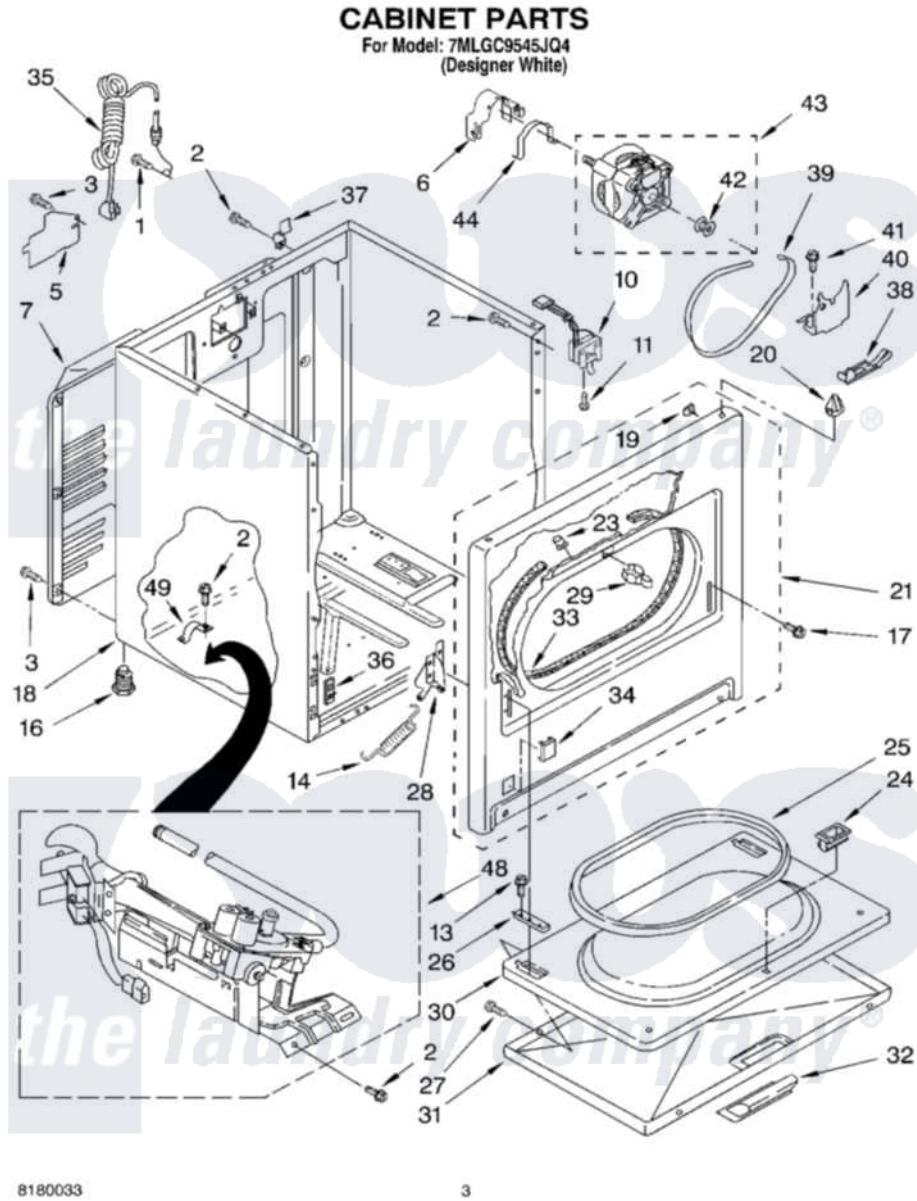

# Whirlpool 7MLGC9545JQ4 02 - CABINET PARTS

Whirlpool [Residential Whirlpool 7MLGC9545JQ4 Dryer Parts](#) Parts Diagram 02 - CABINET PARTS  
Click on the part number to view part

Item	Original Part Number	Replaced By	Status	Part Description
1	697776	<a href="#">4331106</a>		Screw, No.10-32 X 7/16
2	343641	<a href="#">681414</a>		Screw, 10AB X 1/2
3	<a href="#">693995</a>			Screw, Hex Head
5	<a href="#">3396795</a>			Cover, Terminal Block
6	<a href="#">3404162</a>			Clamp, Motor
7	3396805	<a href="#">280043</a>		Panel-Rear
10	<a href="#">3406107</a>			Door Switch Assembly
11	697773	<a href="#">3395530</a>		Screw
13	3357011	<a href="#">308685</a>		Side Trim )
14	692495	<a href="#">W10041960</a>		Spring, Door
16	3392100	<a href="#">49621</a>		Feet-Leveling
"	<a href="#">279810</a>			Foot-Optional
17	342043	<a href="#">486146</a>		Screw
18	8530603	<a href="#">8533643</a>		Cabinet
19	<a href="#">98234</a>			Clip, U-Bend
20	690363	<a href="#">18776</a>		Lock, Front Top