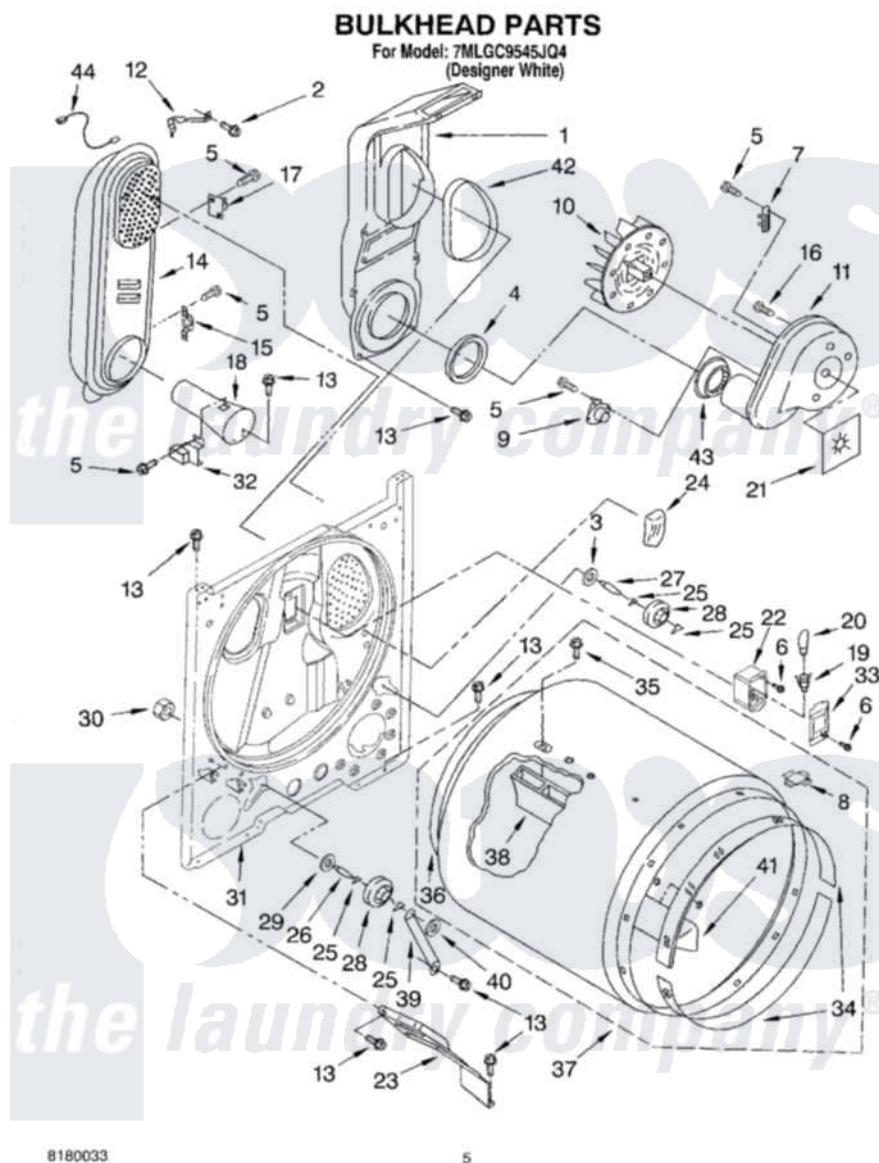

Whirlpool 7MLGC9545JQ4 03 - BULKHEAD PARTS

Whirlpool [Residential Whirlpool 7MLGC9545JQ4 Dryer Parts](#) Parts Diagram 03 - BULKHEAD PARTS
Click on the part number to view part

Item	Original Part Number	Replaced By	Status	Part Description
1	348368			Lint Chute Assembly
2	489463			Screw, 8-18 X 1/16
3	3388703			Washer, Support
4	347139			Seal, Lint Chute
5	90767			Screw, 8A X 3/8 HeX Washer Head Tapping
6	487909	488729		Screw
7	3392519			Thermal Limiter
8	8066086			Plug, Drum Hole
9	8318268			Thermostat, Internal-Bias
10	694089			Wheel, Blower
11	3405016	8577230		Housing, Blower
12	3398161			CLIP
13	343641	681414		Screw, 10AB X 1/2
14	8530285	279980		Box
15	3403140			Thermostat, High-Limit 205F
16	3390647	488729		Screw

17	280010		Kit, Thermal Cut-Off
18	8066049		Funnel, Burner Light
19	3403634	W10136369	Socket, Drum Light Assembly
20	3406124	22002263	Lamp
21	3394196		Seal, Blower Shaft
22	3977373		Bracket, Drum Light
23	3406022		Bracket, Bulkhead
24	3976479	279366	Electrode
25	690997		Washer, Thrust
26	3399506	W10359270	Shaft, Drum Roller Threads
27	3399507	W10359269	Shaft, Drum Roller Threads
28	3397588	349241T	Support
29	348197		Washer, Support
30	3359452		Nut, Lock
31	3403414		Bulkhead
32	338906		Radiant, Sensor
33	3402841	8532165	Lens, Drum Light
34	692526	279441	BeaRng-Rng
35	97787	W10109200	Screw, Baffle Mounting
36	3406130	279857	Seal
37	695587		Drum Assembly
38	692490		Baffle, Drum
39	3976434		Bracket, Support Shaft
40	90296		Nut, Push On
41	3403636		Baffle, Drum
42	339956		Seal, Air Duct To Bulkhead
43	696302		Shield, Exhaust
44	3401707		Jumper, Tco-High Limit
"	N/A	Not Available	ACCESSORY PARTS
"	279948	4392065	Kit, Dryer Repair
"	8522199		Accessory Parts
"	346764		Kit, Hold Down
"	3406839		Dry Rack Assembly
"	72017		Paint, Touch-Up
"	350930		Paint, Pressurized Spray B
"	350938		Paint, Pressurized Spray B
"	799344		Paint, Touch-Up)