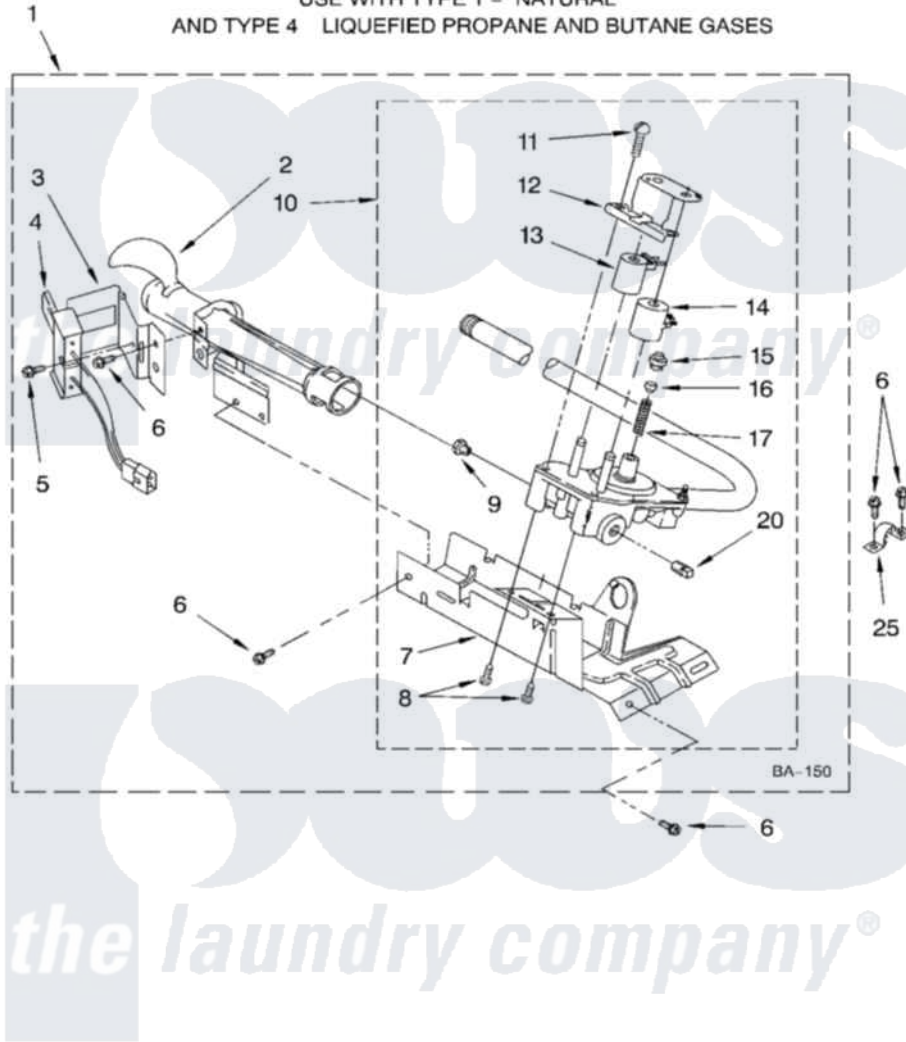

Whirlpool 7MLGC9545JQ4 04 - 8318272 BURNER ASSEMBLY

8318272 BURNER ASSEMBLY

For Model: 7MLGC9545JQ4
(Designer White)

USE WITH TYPE 1 - NATURAL
AND TYPE 4 LIQUEFIED PROPANE AND BUTANE GASES

8180033

7

Whirlpool [Residential Whirlpool 7MLGC9545JQ4 Dryer Parts](#) Parts Diagram 04 - 8318272 BURNER ASSEMBLY
Click on the part number to view part

Item	Original Part Number	Replaced By	Status	Part Description
1	8318272	W10465748		Burner-Gas
2	688617	693140		Burner
3	694298			Bracket, Ignitor
4	686590	279311		Ignitor
5	3393909			Screw, 8-32 X 7/8
6	343641	681414		Screw, 10AB X 1/2
7	693986			Base, Burner
8	3387057			Screw, 10-16 X 1/2 Orifice, Burner
9	234826			Orifice, Burner Type 1
"	229742			Orifice, Burner
"	234868			Orifice, Burner
10	8318277	W10337269		Valve-Gas
11	694421			Screw, Bracket Mounting
12	694538			Bracket, Shunt
13	694540			Coil, 60 Hz
14	694539			Coil, 60 Hz