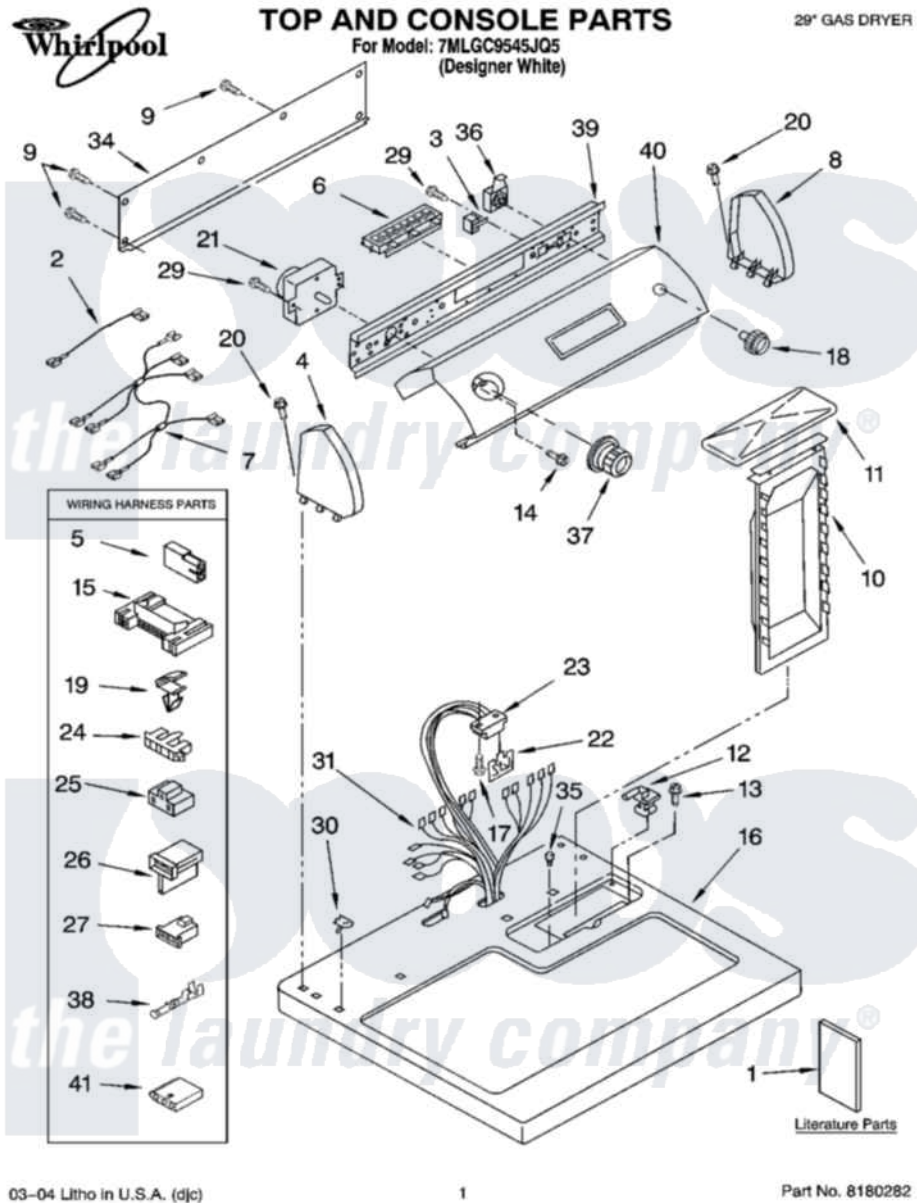

Whirlpool 7MLGC9545JQ5 01 - TOP AND CONSOLE PARTS

03-04 Litho in U.S.A. (djc)

1

Part No. 8180282

Whirlpool Residential Whirlpool 7MLGC9545JQ5 Dryer Parts Parts Diagram 01 - TOP AND CONSOLE PARTS
 Click on the part number to view part

Item	Original Part Number	Replaced By	Status	Part Description
1	LIT3978910		Not Available	Literature Parts (Installation Instructions (Spanish))
"	LIT8543094		Not Available	Use And Care Guide
"	LIT8533205		Not Available	Wiring Diagram
"	N/A		Not Available	Following May Be Purchased DO-IT-YOURSELF REPAIR MANUALS
"	LIT677818	677818L		Diy
2	3393811			Wire, Jumper
"	3393812			Wire, Jumper
3	694419			Mini-Buzzer
4	8271365	279962		Endcap
5	717252			Receptacle, Terminal
6	8318269			Switch, Clean Touch
7	3396032			Wire, Jumper
8	8271359	279962		Endcap
9	693995			Screw, Hex Head

10	349639		HAnDle And Lint Screen Assembly
11	8283378		Cover, Lint Screen
12	3978605	W10044470	Hinge, RH
"	3978606		Hinge, Lint Lid
13	688983	487240	Screw, For Mtg. Service Capacitor
14	3400859		Screw, Grounding
15	3395683		Receptacle, Multi-Terminal
16	8271390	8521918	Top
17	343641	681414	Screw, 10AB X 1/2
18	8271341	3957804	Knob, Push-To-Start
19	3394427		Clip-Harness
20	388326		Screw, 8-18 X 1.25
21	8299762		Timer Assembly
22	3390537	8558178	Control, Electronic
23	3391885		Connector, Edge
24	3397269		Connector, Timer
25	3401144		Connector
26	3403499		Connector, 2-Postion
27	3403498		Connector, 3-Position
29	3390646	W10139210	Screw, 8-18 X 5/16
30	357213		Nut, Push-In
31	8299881		Harness, Wiring
34	8274261		Do-It-Yourself Repair Manuals
35	297535	17258	Bumper
36	3398094		Switch, Push To Start
37	8312687	3957754	Timer Knob Assembly
38	94614		Terminal
39	8271426		Bracket, Control
40	3977844		Panel, Control
41	3936144		Do-It-Yourself Repair Manuals