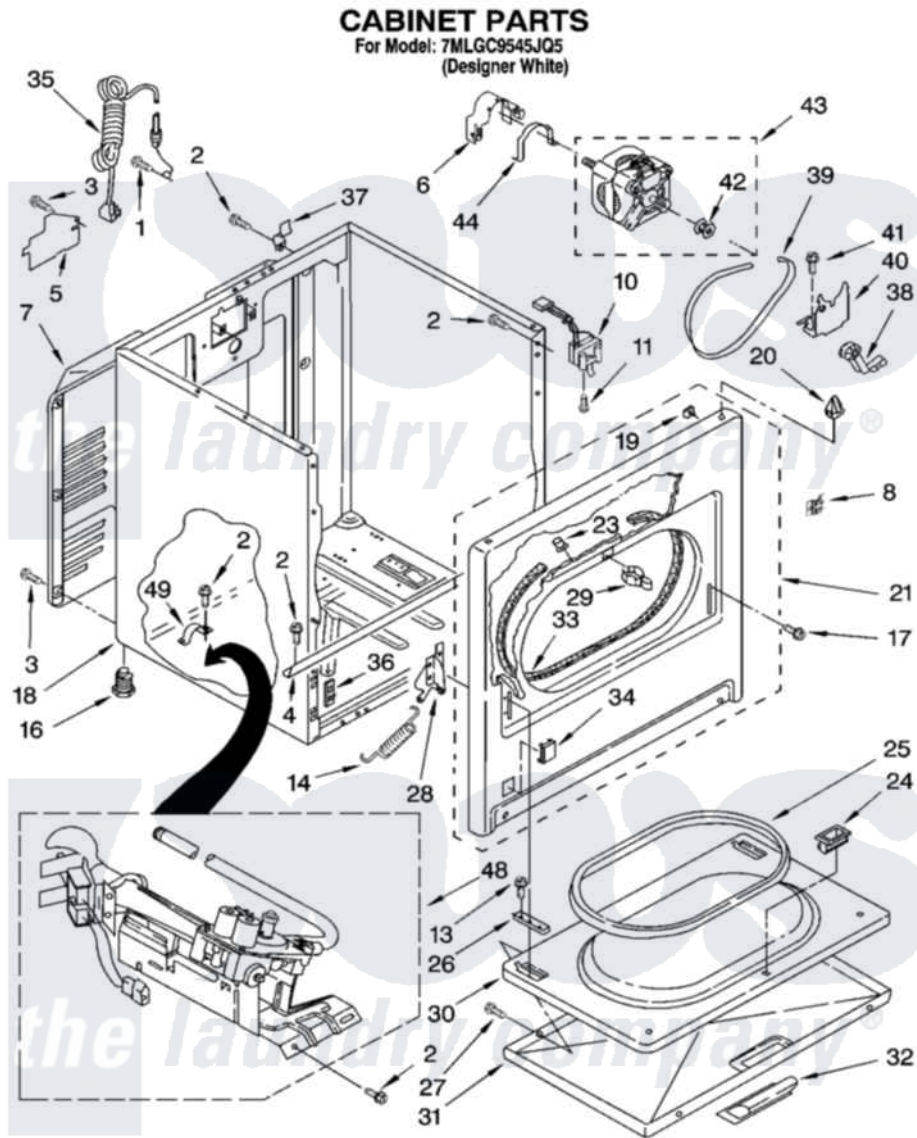

Whirlpool 7MLGC9545JQ5 02 - CABINET PARTS

8190282

3

Whirlpool [Residential Whirlpool 7MLGC9545JQ5 Dryer Parts](#) Parts Diagram 02 - CABINET PARTS
Click on the part number to view part

Item	Original Part Number	Replaced By	Status	Part Description
1	697776	4331106		Screw, No.10-32 X 7/16
2	343641	681414		Screw, 10AB X 1/2
3	693995			Screw, Hex Head
4	8541400			Bracket, Cabinet
5	3396795			Cover, Terminal Block
6	3404162			Clamp, Motor
7	3396805	280043		Panel-Rear
8	8546676	W10041960		Spring, Door
10	3406107			Door Switch Assembly
11	697773	3395530		Screw
13	3357011	308685		Side Trim)
14	8541401	W10041960		Spring, Door
16	3392100	49621		Feet-Leveling
"	279810			Foot-Optional
17	342043	486146		Screw
18	8530603	8533643		Cabinet

19	98234		Clip, U-Bend
20	690363	18776	Lock, Front Top
21	3395197	279740	Panel
23	685203	279220	Clip
24	3389441		Door Catch Assembly
25	3390731		Seal, Door
26	337189		Clip, Hinge
27	694091		Trim, Side Right Hand
28	8066056		Hinge, Door
"	8066057		Hinge, Door
29	696144	279570	Latch
30	695737		Door, Rear
31	3393549		Door, Front
32	690270	348721	Handle
33	3406129		Seal And Bearing Assembly
34	3394975		Plug, Front Panel
35	344020	3401402	Cord, Power
36	3394083		Clip, Front Panel
37	238088	8066217	Hinge, Top
38	691366		Idler And Pulley Assembly
39	8066065	341241	Belt
40	348780		Base, Motor
41	3400500		Bolt, 3405245 5/16-18 X 3/4
42	3394341	W10299847	Pulley-Motor
43	8538262	279827	Motor-Drve
44	660658		Clamp, Motor Mounting 343481 685441
48	8318272	W10465748	Burner-Gas
49	341029		Clamp, Pipe Door Spring