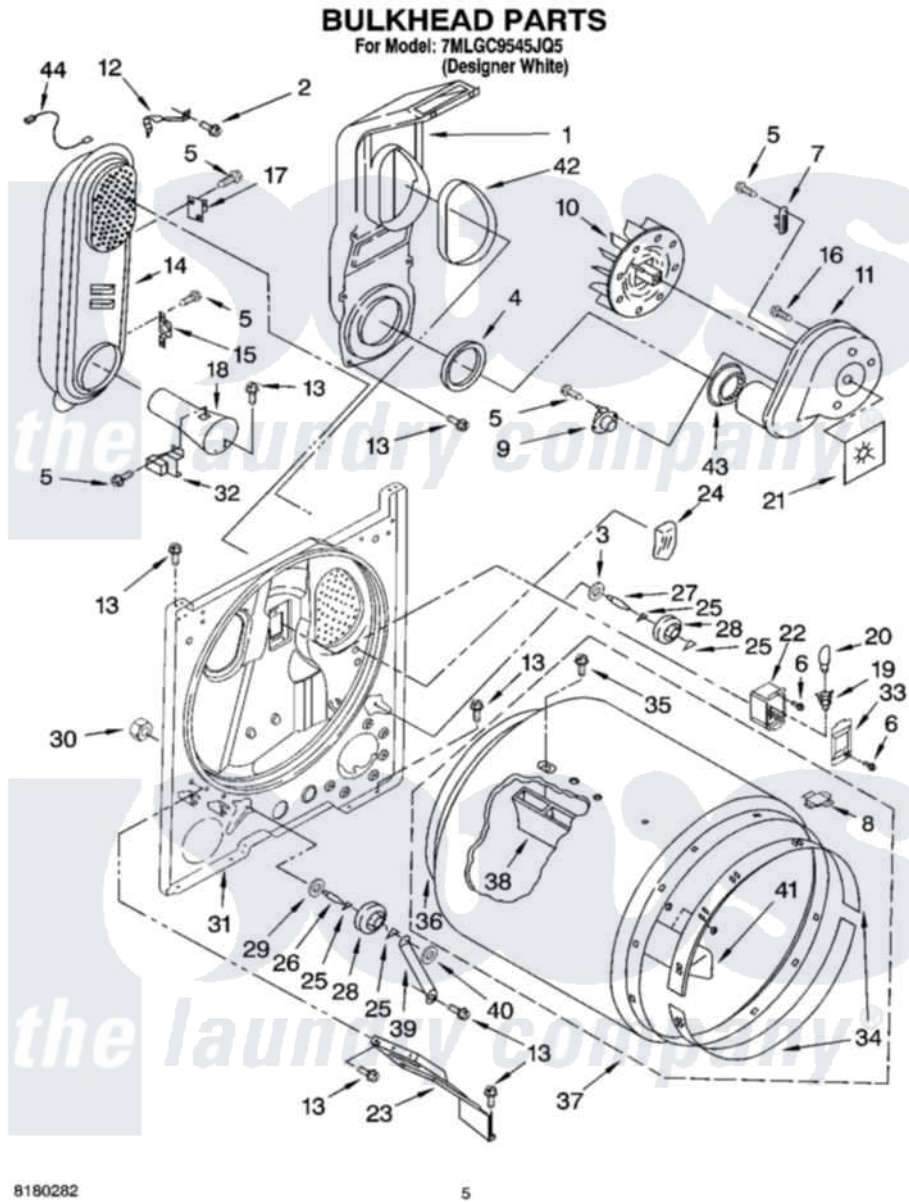

Whirlpool 7MLGC9545JQ5 03 - BULKHEAD PARTS

Whirlpool Residential Whirlpool 7MLGC9545JQ5 Dryer Parts Parts Diagram 03 - BULKHEAD PARTS
Click on the part number to view part

Item	Original Part Number	Replaced By	Status	Part Description
1	348368			Lint Chute Assembly
2	489463			Screw, 8-18 X 1/16
3	3388703			Washer, Support
4	347139			Seal, Lint Chute
5	90767			Screw, 8A X 3/8 HeX Washer Head Tapping
6	487909	488729		Screw
7	3392519			Thermal Limiter
8	8066086			Plug, Drum Hole
9	8318268			Thermostat, Internal-Bias
10	694089			Wheel, Blower
11	8557384	8577230		Housing, Blower
12	3398161			CLIP
13	343641	681414		Screw, 10AB X 1/2
14	8530285	279980		Box
15	3403140			Thermostat, High-Limit 205F
16	3390647	488729		Screw

17	280010		Kit, Thermal Cut-Off
18	8066049		Funnel, Burner Light
19	3403634	W10136369	Socket, Drum Light Assembly
20	3406124	22002263	Lamp
21	3394196		Seal, Blower Shaft
22	3977373		Bracket, Drum Light
23	3406022		Bracket, Bulkhead
24	3976479	279366	Electrode
25	690997		Washer, Thrust
26	3399506	W10359270	Shaft, Drum Roller Threads
27	3399507	W10359269	Shaft, Drum Roller Threads
28	3397588	349241T	Support
29	348197		Washer, Support
30	3359452		Nut, Lock
31	3403414		Bulkhead
32	338906		Radiant, Sensor
33	3402841	8532165	Lens, Drum Light
34	692526	279441	BeaRng-Rng
35	97787	W10109200	Screw, Baffle Mounting
36	3406130	279857	Seal
37	695587		Drum Assembly
38	692490		Baffle, Drum
39	3976434		Bracket, Support Shaft
40	90296		Nut, Push On
41	3403636		Baffle, Drum
42	339956		Seal, Air Duct To Bulkhead
43	696302		Shield, Exhaust
44	3401707		Jumper, Tco-High Limit
"	N/A	Not Available	ACCESSORY PARTS
"	279948	4392065	Kit, Dryer Repair
"	8522199		Accessory Parts
"	346764		Kit, Hold Down
"	3406839		Dry Rack Assembly
"	72017		Paint, Touch-Up
"	350930		Paint, Pressurized Spray B
"	350938		Paint, Pressurized Spray B
"	799344		Paint, Touch-Up)