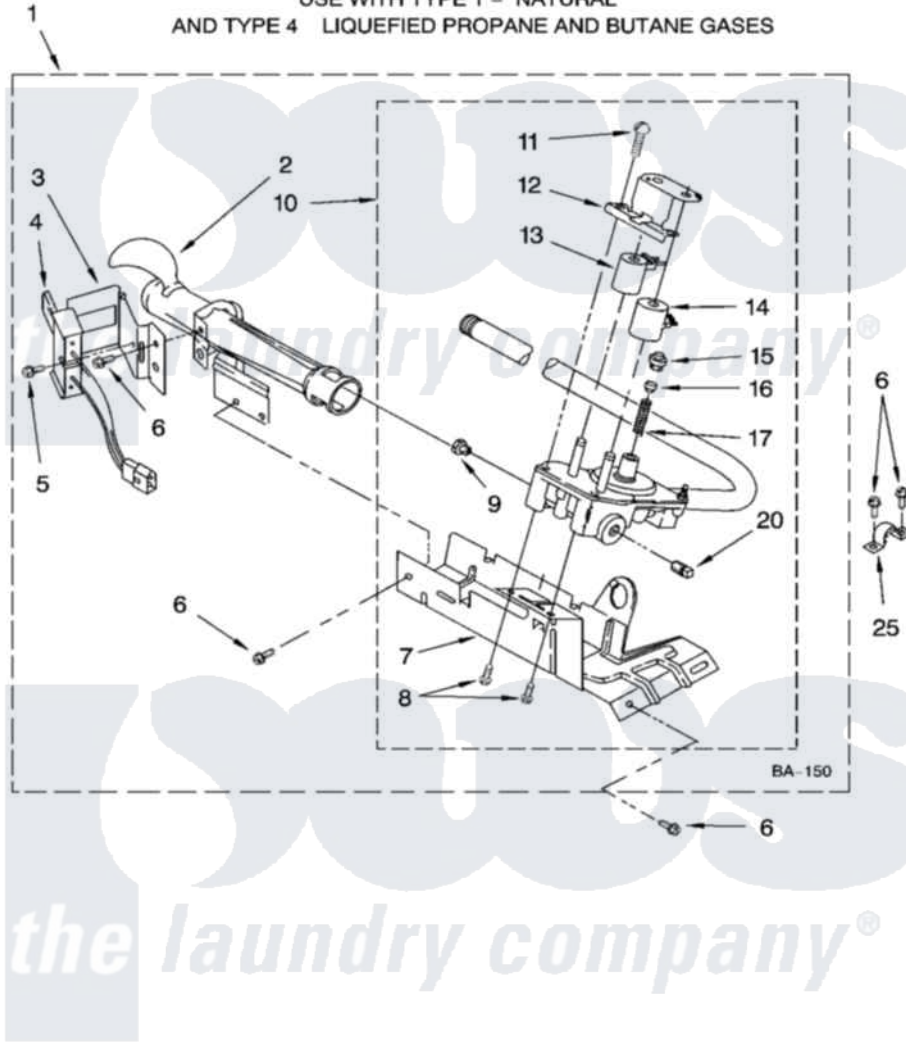

Whirlpool 7MLGC9545JQ5 04 - 8318272 BURNER ASSEMBLY

8318272 BURNER ASSEMBLY

For Model: 7MLGC9545JQ5
(Designer White)

USE WITH TYPE 1 - NATURAL
AND TYPE 4 LIQUEFIED PROPANE AND BUTANE GASES

8180282

7

Whirlpool [Residential Whirlpool 7MLGC9545JQ5 Dryer Parts](#) Parts Diagram 04 - 8318272 BURNER ASSEMBLY
Click on the part number to view part

Item	Original Part Number	Replaced By	Status	Part Description
1	8318272	W10465748		Burner-Gas
2	688617	693140		Burner
3	694298			Bracket, Ignitor
4	686590	279311		Ignitor
5	3393909			Screw, 8-32 X 7/8
6	343641	681414		Screw, 10AB X 1/2
7	693986			Base, Burner
8	3387057			Screw, 10-16 X 1/2 Orifice, Burner
9	234826			Orifice, Burner Type 1
"	229742			Orifice, Burner
"	234868			Orifice, Burner
10	8318277	W10337269		Valve-Gas
11	694421			Screw, Bracket Mounting
12	694538			Bracket, Shunt
13	694540			Coil, 60 Hz
14	694539			Coil, 60 Hz