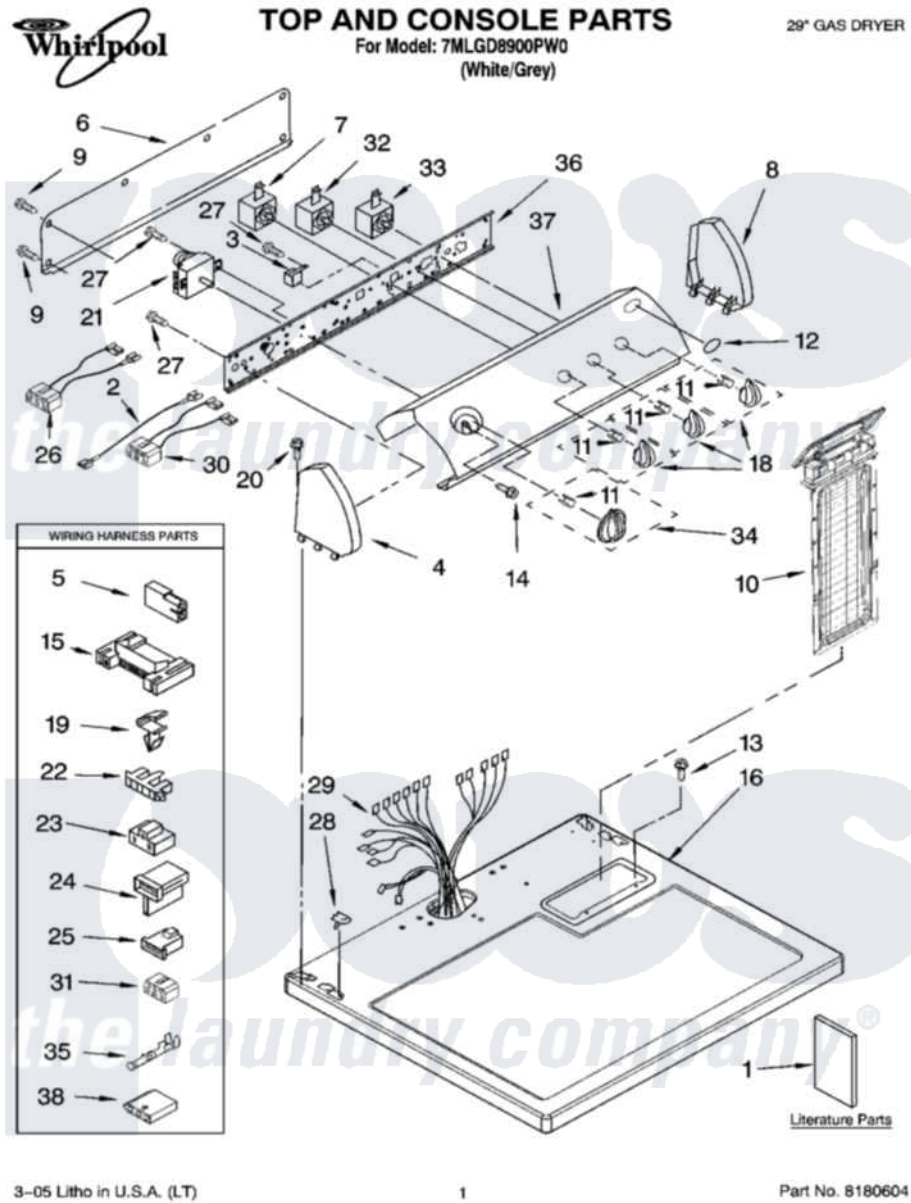

Whirlpool 7MLGD8900PW0 01 - TOP AND CONSOLE PARTS

Whirlpool [Residential Whirlpool 7MLGD8900PW0 Dryer Parts](#) Parts Diagram 01 - TOP AND CONSOLE PARTS
Click on the part number to view part

Item	Original Part Number	Replaced By	Status	Part Description
1	8564241		Not Available	Instructions, Installation
"	8572911		Not Available	Sheet, Cycle Feature
"	8565897		Not Available	Use And Care Guide
"	3979703		Not Available	Wiring Diagram
"	N/A		Not Available	Following May Be Purchased DO-IT-YOURSELF REPAIR MANUALS
"	677818		Not Available	Manual, Do-It- Yourself Repair (Dryer)
2	3401684			Jumper, Wire
3	694419			Mini-Buzzer
4	8271365	279962		Endcap
5	717252			Receptacle, Terminal
6	8274261			Do-It-Yourself Repair Manuals
7	3399639			Switch, Rotary Temperature
8	8271359	279962		Endcap
9	693995			Screw, Hex Head

10	8557857		Screen, Lint
11	8536939		Clip, Knob
12	3400985		Medallion
13	688983	487240	Screw, For Mtg. Service Capacitor
14	8533951	3400859	Screw, Grounding
15	3395683		Receptacle, Multi-Terminal
16	8557930	8563985	Top
18	8544937		Knob, Control
19	3394427		Clip-Harness
20	388326		Screw, 8-18 X 1.25
21	8299766		Timer Assembly
22	3397269		Connector, Timer
23	3401144		Connector
24	3403499		Connector, 2-Postion
25	3403498		Connector, 3-Position
26	3397695		Wire, Jumper
27	8533971	90767	Screw, 8A X 3/8 HeX Washer Head Tapping
28	357213		Nut, Push-In
29	8299879		Harness, Wiring
30	3396029	8539893	Wire, Jumper
31	3347243		Block, Disconnect
32	3405156		Switch, Rotary
33	3398095		Switch, Push-To-Start
34	8544957		Timer Knob Assembly
35	94614		Terminal
36	8544895		Bracket, Control
37	8318806		Panel, Control
38	3936144		Do-It-Yourself Repair Manuals