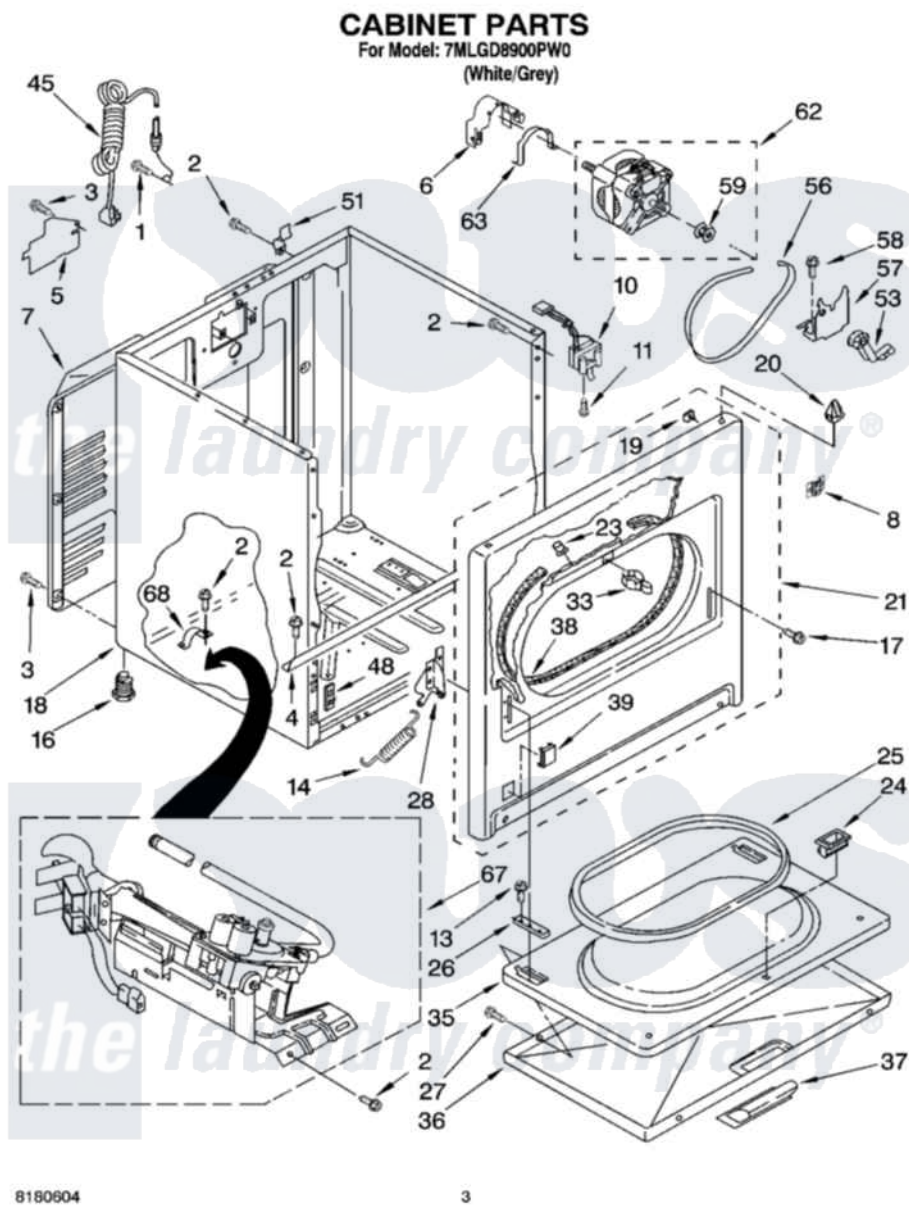

Whirlpool 7MLGD8900PW0 02 - CABINET PARTS

Whirlpool Residential Whirlpool 7MLGD8900PW0 Dryer Parts Parts Diagram 02 - CABINET PARTS
Click on the part number to view part

Item	Original Part Number	Replaced By	Status	Part Description
1	697776	4331106		Screw, No.10-32 X 7/16
2	343641	681414		Screw, 10AB X 1/2
3	693995			Screw, Hex Head
4	8541400			Bracket, Cabinet
5	3396795			Cover, Terminal Block
6	3404162			Clamp, Motor
7	3396805	280043		Panel-Rear
8	8546676	W10041960		Spring, Door
10	3406107			Door Switch Assembly
11	697773	3395530		Screw
13	3357011	308685		Side Trim)
14	8541401	W10041960		Spring, Door
16	3392100	49621		Feet-Leveling
"	279810			Foot-Optional
17	342043	486146		Screw
18	8530603	8533643		Cabinet

19	98234		Clip, U-Bend
20	690363	18776	Lock, Front Top
21	3395197	279740	Panel
23	685203	279220	Clip
24	3389441		Door Catch Assembly
25	3390731		Seal, Door
26	337189		Clip, Hinge
27	694091		Trim, Side Right Hand
28	8066056		Hinge, Door
"	8066057		Hinge, Door
33	696144	279570	Latch
35	695737		Door, Rear
36	3393549		Door, Front
37	690270	348721	Handle
38	3406129		Seal And Bearing Assembly
39	3394975		Plug, Front Panel
45	344020	3401402	Cord, Power
48	3394083		Clip, Front Panel
51	238088	8066217	Hinge, Top
53	691366		Idler And Pulley Assembly
56	8066065	341241	Belt
57	348780		Base, Motor
58	3400500		Bolt, 3405245 5/16-18 X 3/4
59	3394341	W10299847	Pulley-Motor
62	8538262	279827	Motor-Drve
63	660658		Clamp, Motor Mounting 343481 685441
67	8318272	W10465748	Burner-Gas
68	341029		Clamp, Pipe Door Spring