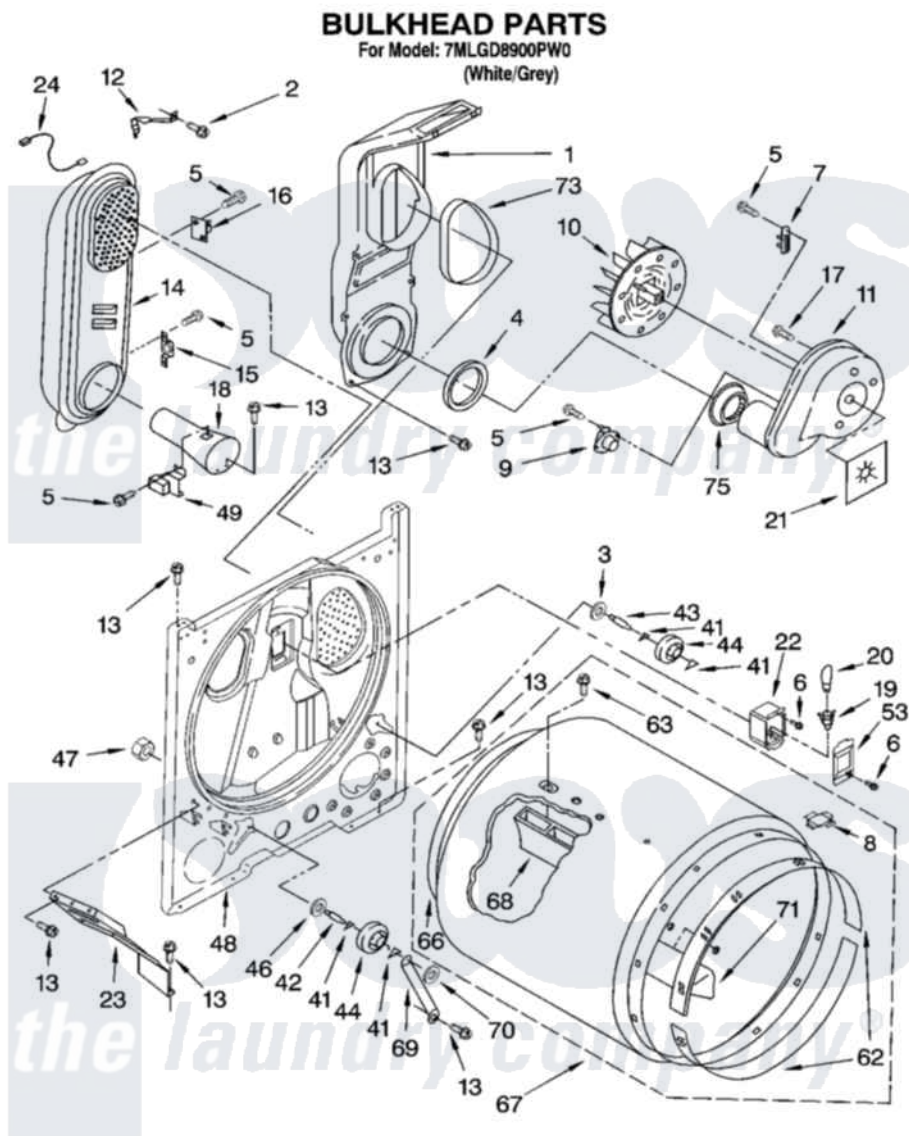

Whirlpool 7MLGD8900PW0 03 - BULKHEAD PARTS

8180604

5

Whirlpool [Residential Whirlpool 7MLGD8900PW0 Dryer Parts](#) Parts Diagram 03 - BULKHEAD PARTS
Click on the part number to view part

Item	Original Part Number	Replaced By	Status	Part Description
1	348368			Lint Chute Assembly
2	489463			Screw, 8-18 X 1/16
3	3388703			Washer, Support
4	347139			Seal, Lint Chute
5	90767			Screw, 8A X 3/8 HeX Washer Head Tapping
6	487909	488729		Screw
7	3392519			Thermal Limiter
8	8066086			Plug, Drum Hole
9	3387134			Thermostat, Internal-Bias
10	694089			Wheel, Blower
11	8557384	8577230		Housing, Blower
12	3398161			CLIP
13	343641	681414		Screw, 10AB X 1/2
14	8530285	279980		Box
15	3403140			Thermostat, High-Limit 205F
16	280010			Kit, Thermal Cut-Off

17	3390647	488729	Screw
18	8066049		Funnel, Burner Light
19	3403634	W10136369	Socket, Drum Light Assembly
20	3406124	22002263	Lamp
21	3394196		Seal, Blower Shaft
22	3977373		Bracket, Drum Light
23	3406022		Bracket, Bulkhead
24	3401707		Jumper, Tco-High Limit
41	690997		Washer, Thrust
42	3399506	W10359270	Shaft, Drum Roller Threads
43	3399507	W10359269	Shaft, Drum Roller Threads
44	3397590	349241T	Support
46	348197		Washer, Support
47	3359452		Nut, Lock
48	3403413		Bulkhead
49	338906		Radiant, Sensor
53	3402841	8532165	Lens, Drum Light
62	692526	279441	BeaRng-Rng
63	97787	W10109200	Screw, Baffle Mounting
66	3406130	279857	Seal
67	695587		Drum Assembly
68	692490		Baffle, Drum
69	3976434		Bracket, Support Shaft
70	90296		Nut, Push On
71	3403636		Baffle, Drum
73	339956		Seal, Air Duct To Bulkhead
75	696302		Shield, Exhaust