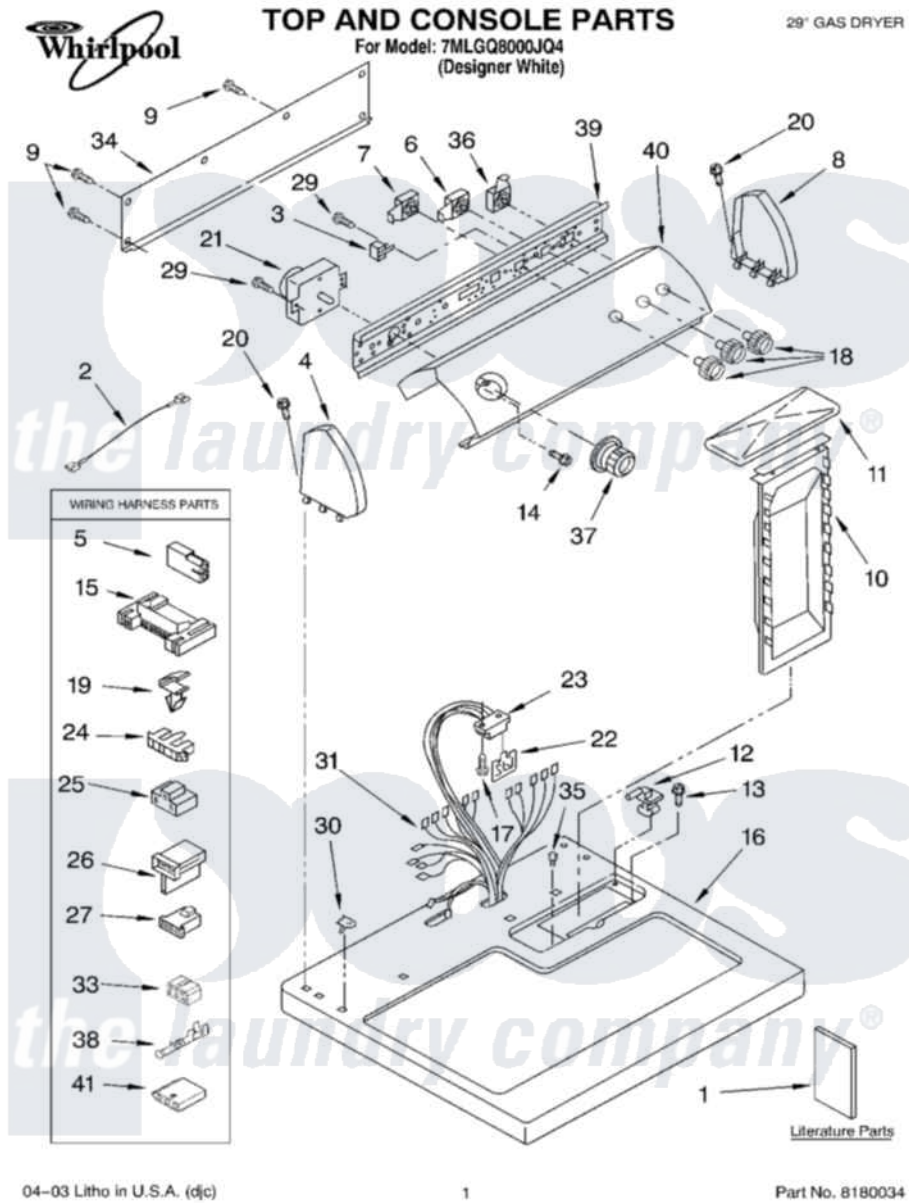

Whirlpool 7MLGQ8000JQ4 01 - TOP AND CONSOLE PARTS

04-03 Litho in U.S.A. (djc)

1

Part No. 8180034

Whirlpool Residential Whirlpool 7MLGQ8000JQ4 Dryer Parts Parts Diagram 01 - TOP AND CONSOLE PARTS
Click on the part number to view part

Item	Original Part Number	Replaced By	Status	Part Description
1	LIT3978910		Not Available	Literature Parts (Installation Instructions (Spanish))
"	LIT8543095		Not Available	Use & Care Guide
"	LIT8533206		Not Available	Literature Parts (Wiring Diagram)
"	N/A		Not Available	Following May Be Purchased DO-IT-YOURSELF REPAIR MANUALS
"	LIT677818	677818L		Diy
2	3401684			Jumper, Wire
3	694419			Mini-Buzzer
4	8271365	279962		Endcap
5	717252			Receptacle, Terminal
6	3405154			Switch Rotary
7	8316736			Switch, Temperature
8	8271359	279962		Endcap
9	693995			Screw, Hex Head
10	340830			HANdle And Lint Screen