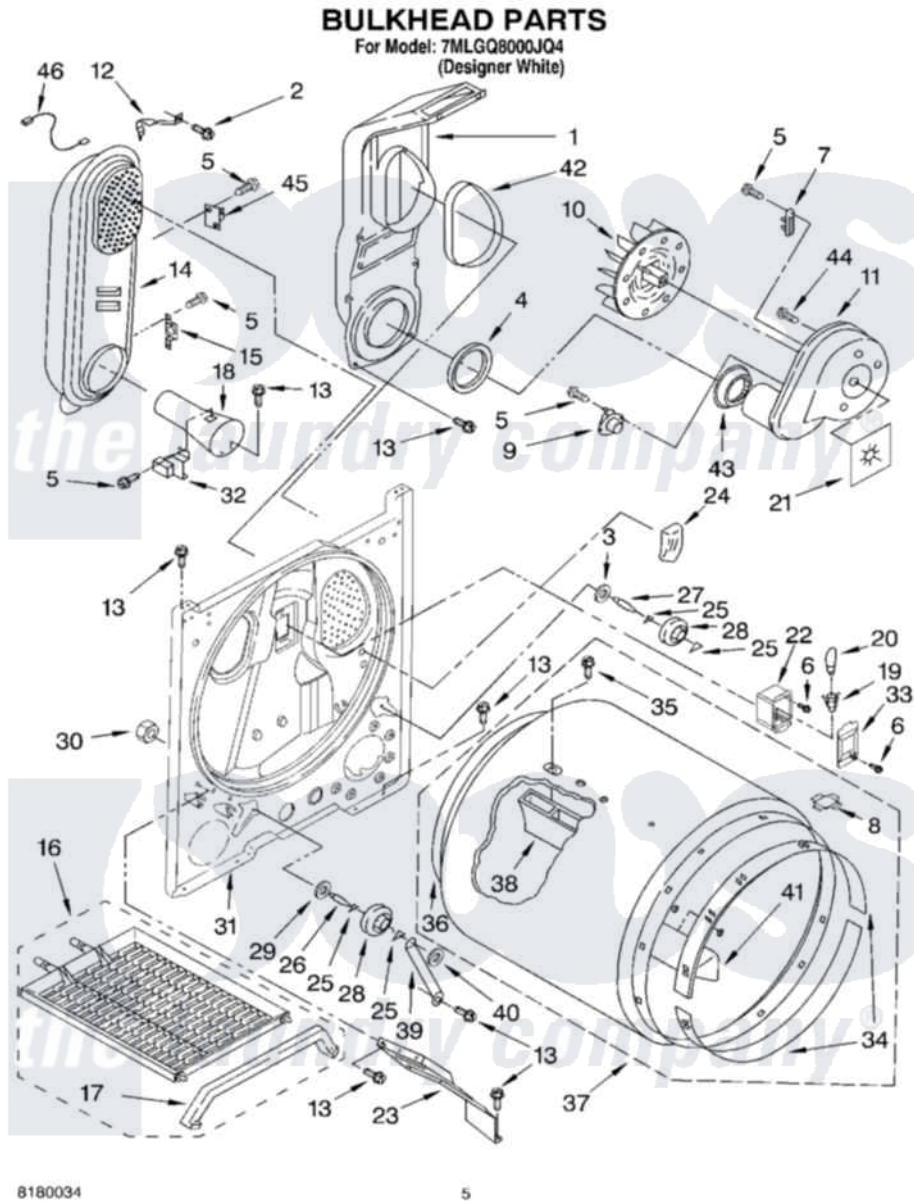

# Whirlpool 7MLGQ8000JQ4 03 - BULKHEAD PARTS

Whirlpool [Residential Whirlpool 7MLGQ8000JQ4 Dryer Parts](#) Parts Diagram 03 - BULKHEAD PARTS  
Click on the part number to view part

Item	Original Part Number	Replaced By	Status	Part Description
1	<a href="#">348368</a>			Lint Chute Assembly
2	<a href="#">489463</a>			Screw, 8-18 X 1/16
3	<a href="#">3388703</a>			Washer, Support
4	<a href="#">347139</a>			Seal, Lint Chute
5	<a href="#">90767</a>			Screw, 8A X 3/8 HeX Washer Head Tapping
6	487909	<a href="#">488729</a>		Screw
7	<a href="#">3392519</a>			Thermal Limiter
8	<a href="#">8066086</a>			Plug, Drum Hole
9	<a href="#">8318268</a>			Thermostat, Internal-Bias
10	<a href="#">694089</a>			Wheel, Blower
11	3405016	<a href="#">8577230</a>		Housing, Blower
12	3398161			CLIP
13	343641	<a href="#">681414</a>		Screw, 10AB X 1/2
14	8530285	<a href="#">279980</a>		Box
15	<a href="#">3403140</a>			Thermostat, High-Limit 205F
16	<a href="#">3406839</a>			Dry Rack Assembly