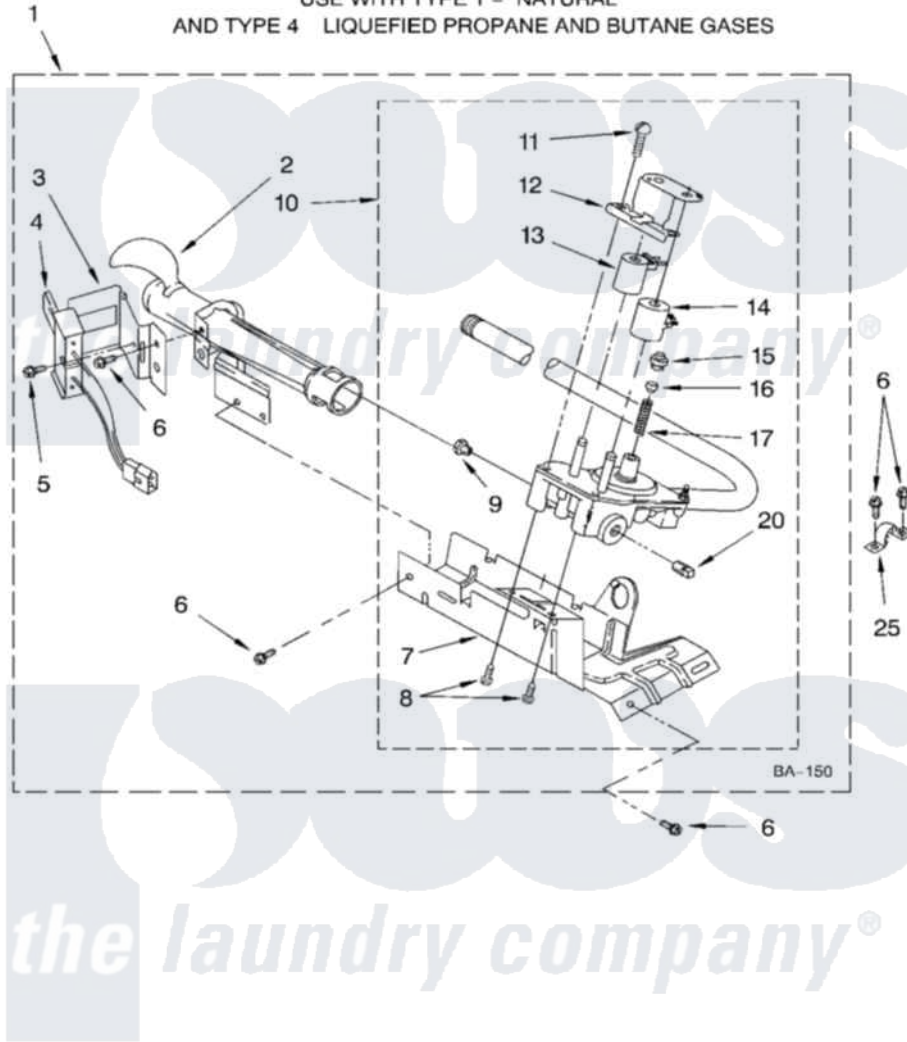

Whirlpool 7MLGQ8000JQ4 04 - 8318272 BURNER ASSEMBLY

8318272 BURNER ASSEMBLY

For Model: 7MLGQ8000JQ4
(Designer White)

USE WITH TYPE 1 - NATURAL
AND TYPE 4 LIQUEFIED PROPANE AND BUTANE GASES

8180034

7

Whirlpool [Residential Whirlpool 7MLGQ8000JQ4 Dryer Parts](#) Parts Diagram 04 - 8318272 BURNER ASSEMBLY
Click on the part number to view part

Item	Original Part Number	Replaced By	Status	Part Description
1	8318272	W10465748		Burner-Gas
2	688617	693140		Burner
3	694298			Bracket, Ignitor
4	686590	279311		Ignitor
5	3393909			Screw, 8-32 X 7/8
6	343641	681414		Screw, 10AB X 1/2
7	693986			Base, Burner
8	3387057			Screw, 10-16 X 1/2 Orifice, Burner
9	234826			Orifice, Burner Type 1
"	229742			Orifice, Burner
"	234868			Orifice, Burner
10	8318277	W10337269		Valve-Gas
11	694421			Screw, Bracket Mounting
12	694538			Bracket, Shunt
13	694540			Coil, 60 Hz
14	694539			Coil, 60 Hz