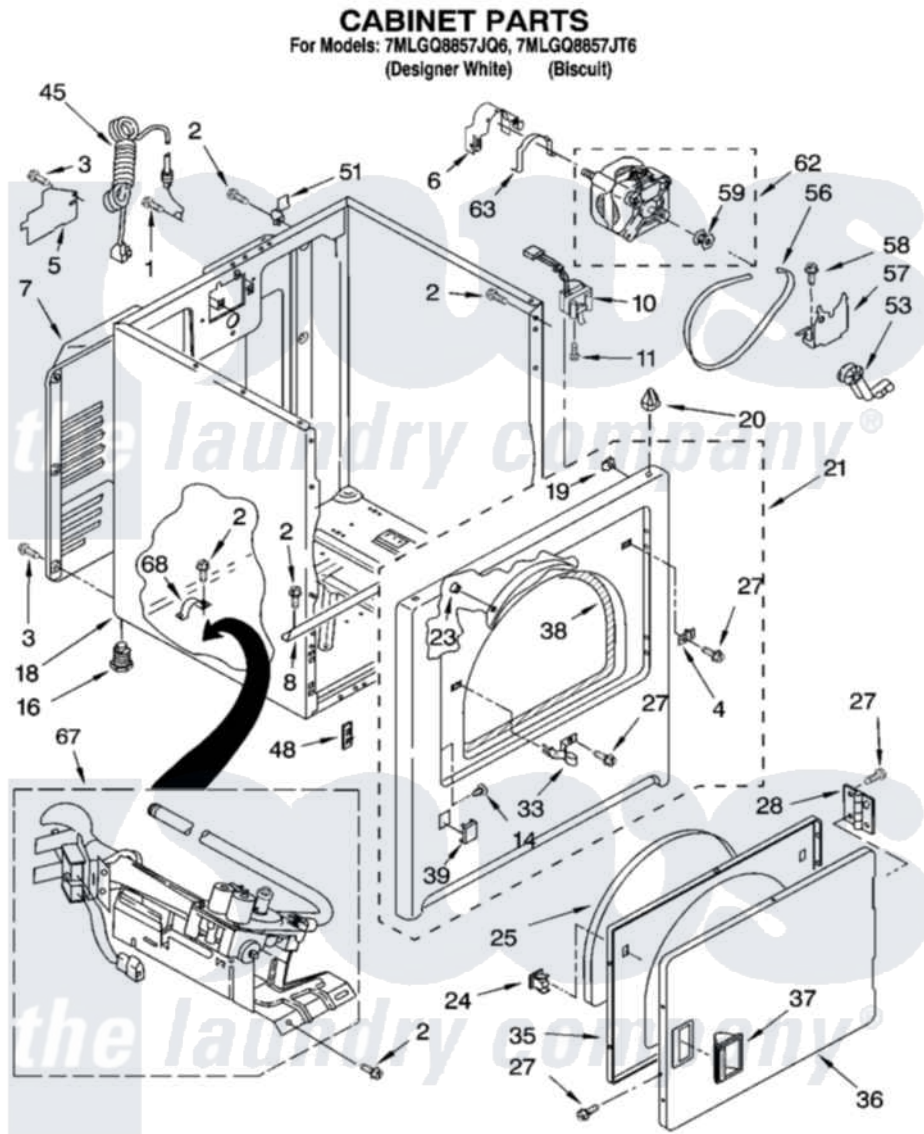

Whirlpool 7MLGQ8857JQ6 02 - CABINET PARTS

8180229

3

Whirlpool [Residential Whirlpool 7MLGQ8857JQ6 Dryer Parts](#) Parts Diagram 02 - CABINET PARTS
Click on the part number to view part

Item	Original Part Number	Replaced By	Status	Part Description
1	697776	4331106		Screw, No.10-32 X 7/16
2	343641	681414		Screw, 10AB X 1/2
3	693995			Screw, Hex Head
4	3403630			Plug, Strike Hole
"	3403632			Plug, Strike Hole
5	3396795			Cover, Terminal Block
6	3404162			Clamp, Motor
7	3396805	280043		Panel-Rear
8	8541400			Bracket, Cabinet
10	3406107			Door Switch Assembly
11	697773	3395530		Screw
14	3404413			Plug, Hinge Hole
"	3404415			Plug, Hinge Hole
16	3392100	49621		Feet-Leveling
"	279810			Foot-Optional
18	8530603	8533643		Cabinet

"	8530606	3977306	Cabinet
19	98234		Clip, U-Bend
20	690363	18776	Lock, Front Top
21	3403447	279854	Panel
"	8282482	280020	Panel
23	685203	279220	Clip
24	690081	279570	Latch
25	3405246		Seal, Door Push-To-Start
27	342055	488627	Screw
28	3405514	W10362431	Hinge And Pin Assembly
33	3403431		Strike, Panel
35	3402341		Door, Inner
36	3402335		Door, Front
"	3402337		Door, Front
37	3405184		Handle, Door
"	3405189		Handle, Door
38	3406129		Seal And Bearing Assembly
39	3394975		Plug, Front Panel
"	3394978		Plug, Front Panel
45	344020	3401402	Cord, Power
48	3394083		Clip, Front Panel
51	238088	8066217	Hinge, Top
53	691366		Idler And Pulley Assembly
56	8066065	341241	Belt
57	348780		Base, Motor
58	3400500		Bolt, 3405245 5/16-18 X 3/4
59	3394341	W10299847	Pulley-Motor
62	8538262	279827	Motor-Drve
63	660658		Clamp, Motor Mounting 343481 685441
67	8318272	W10465748	Burner-Gas
68	341029		Clamp, Pipe Door Spring