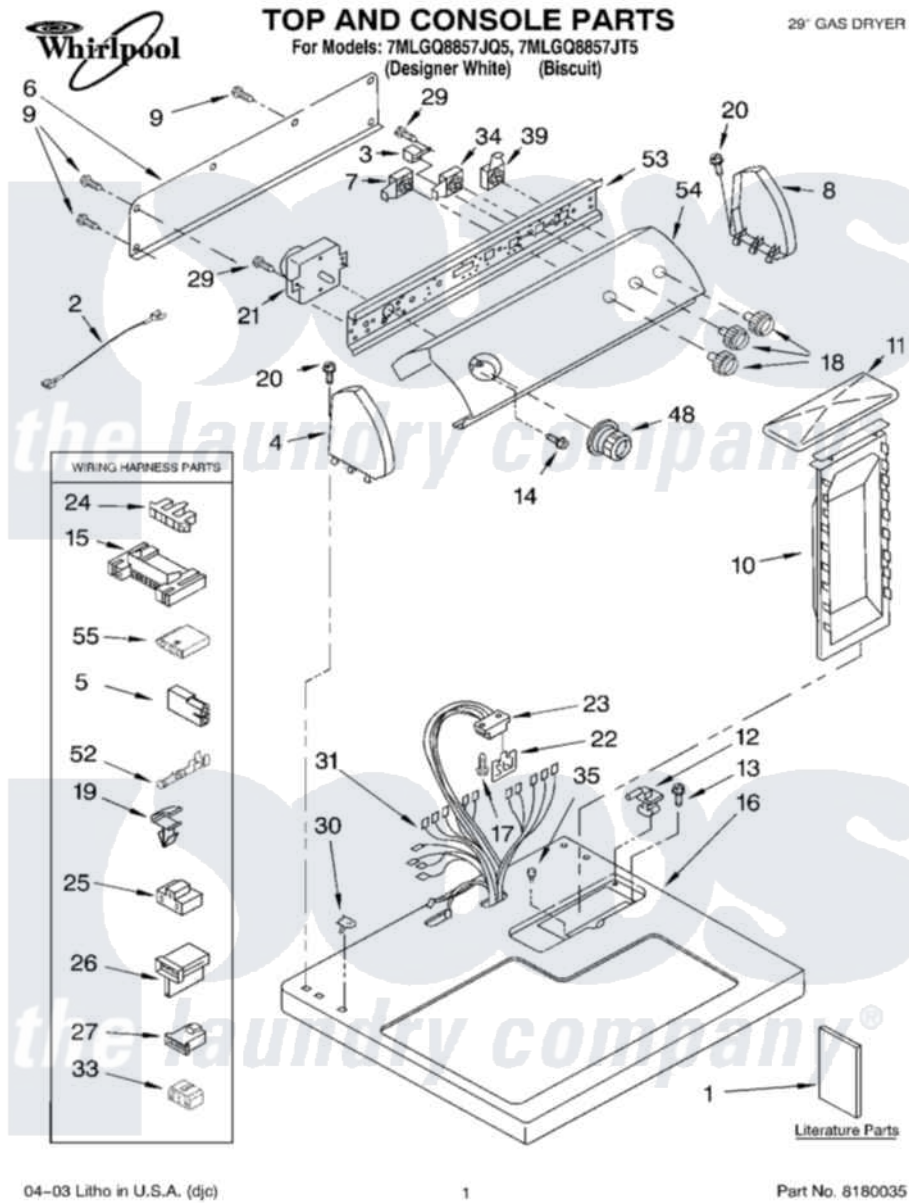

Whirlpool 7MLGQ8857JT5 01 - TOP AND CONSOLE PARTS

04-03 Litho in U.S.A. (djc)

1

Part No. 8180035

Whirlpool Residential Whirlpool 7MLGQ8857JT5 Dryer Parts Parts Diagram 01 - TOP AND CONSOLE PARTS
 Click on the part number to view part

Item	Original Part Number	Replaced By	Status	Part Description
1	LIT3978910		Not Available	Literature Parts (Installation Instructions (Spanish))
"	LIT8543092		Not Available	Use & Care Guide
"	LIT8533206		Not Available	Literature Parts (Wiring Diagram)
"	N/A		Not Available	Following May Be Purchased DO-IT-YOURSELF REPAIR MANUALS
"	LIT677818	677818L		Diy
2	3401684			Jumper, Wire
3	694419			Mini-Buzzer
4	8271365	279962		Endcap
"	8271368	279965		Endcap
5	717252			Receptacle, Terminal
6	8274261			Do-It-Yourself Repair Manuals
7	3405155			Switch, Temperature
8	8271359	279962		Endcap
"	8271362	279965		Endcap

9	693995		Screw, Hex Head
10	349639		HANdle And Lint Screen Assembly
11	8283378		Cover, Lint Screen
"	8283380		Cover, Lint Screen
12	3978605	W10044470	Hinge, RH
"	3978606		Hinge, Lint Lid
13	688983	487240	Screw, For Mtg. Service Capacitor
14	3400859		Screw, Grounding
15	3395683		Receptacle, Multi-Terminal
16	8271390	8521918	Top
"	8271392	8521920	Top
17	343641	681414	Screw, 10AB X 1/2
18	8271339	3957799	Knob, Control
"	8271348	3957797	Knob, Push-To-Start
19	3394427		Clip-Harness
20	388326		Screw, 8-18 X 1.25
21	3406725		Timer Assembly
22	3390537	8558178	Control, Electronic
23	3391885		Connector, Edge
24	3397269		Connector, Timer
25	3401144		Connector
26	3403499		Connector, 2-Postion
27	3403498		Connector, 3-Position
29	3390646	W10139210	Screw, 8-18 X 5/16
30	357213		Nut, Push-In
31	8299891		Harness, Wiring
33	3347243		Block, Disconnect
34	3405154		Switch Rotary
35	297535	17258	Bumper
39	3398095		Switch, Push-To-Start
48	8312687	3957754	Timer Knob Assembly
"	8271404	3957755	Timer Knob Assembly
52	94614		Terminal
53	8271418		Bracket, Control
54	8528134		Panel, Control
"	8528135		Panel, Control
55	3936144		Do-It-Yourself Repair Manuals