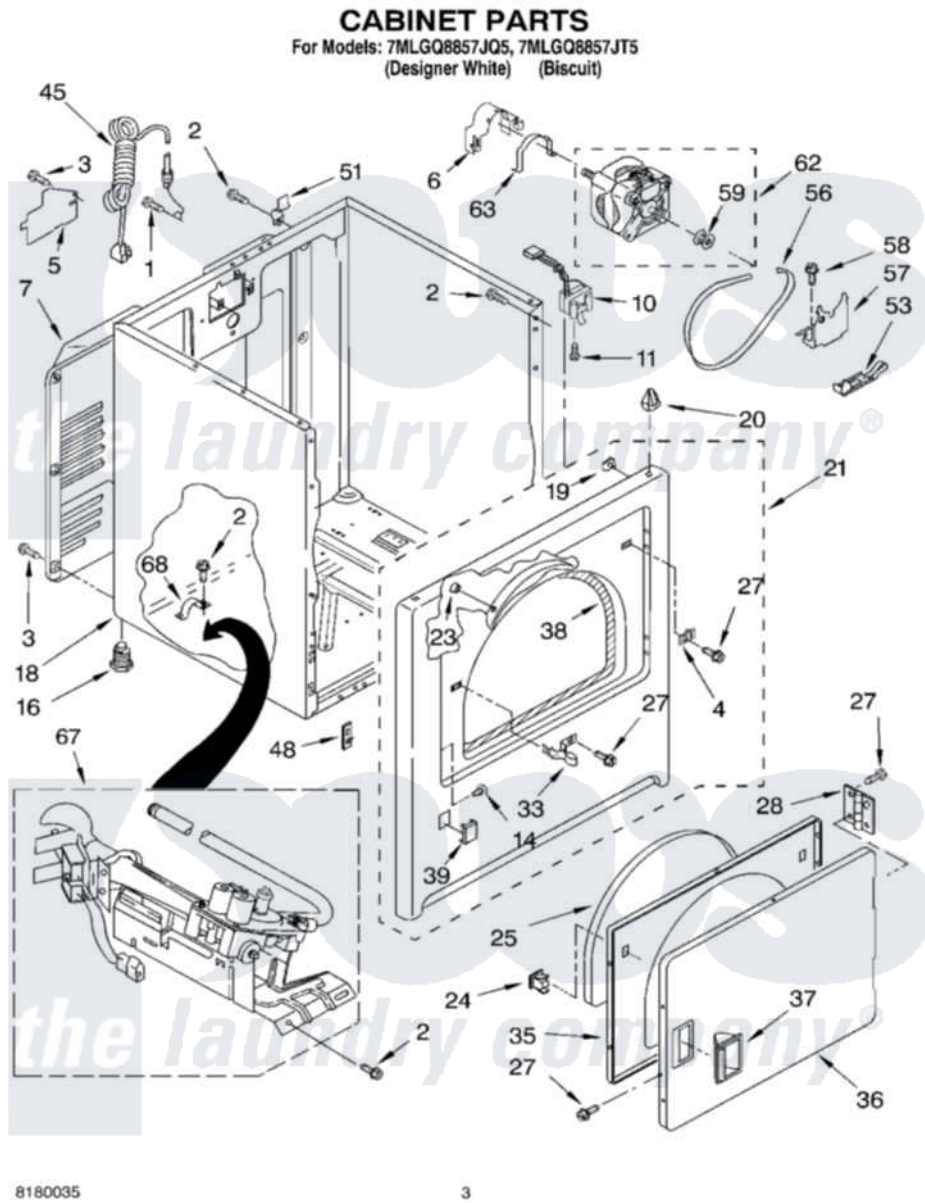

# Whirlpool 7MLGQ8857JT5 02 - CABINET PARTS

8180035

3

Whirlpool [Residential Whirlpool 7MLGQ8857JT5 Dryer Parts](#) Parts Diagram 02 - CABINET PARTS  
Click on the part number to view part

Item	Original Part Number	Replaced By	Status	Part Description
1	697776	<a href="#">4331106</a>		Screw, No.10-32 X 7/16
2	343641	<a href="#">681414</a>		Screw, 10AB X 1/2
3	<a href="#">693995</a>			Screw, Hex Head
4	<a href="#">3403630</a>			Plug, Strike Hole
"	<a href="#">3403632</a>			Plug, Strike Hole
5	<a href="#">3396795</a>			Cover, Terminal Block
6	<a href="#">3404162</a>			Clamp, Motor
7	3396805	<a href="#">280043</a>		Panel-Rear
10	<a href="#">3406107</a>			Door Switch Assembly
11	697773	<a href="#">3395530</a>		Screw
14	<a href="#">3404413</a>			Plug, Hinge Hole
"	<a href="#">3404415</a>			Plug, Hinge Hole
16	3392100	<a href="#">49621</a>		Feet-Leveling
"	<a href="#">279810</a>			Foot-Optional
18	8530603	<a href="#">8533643</a>		Cabinet
"	8530606	<a href="#">3977306</a>		Cabinet