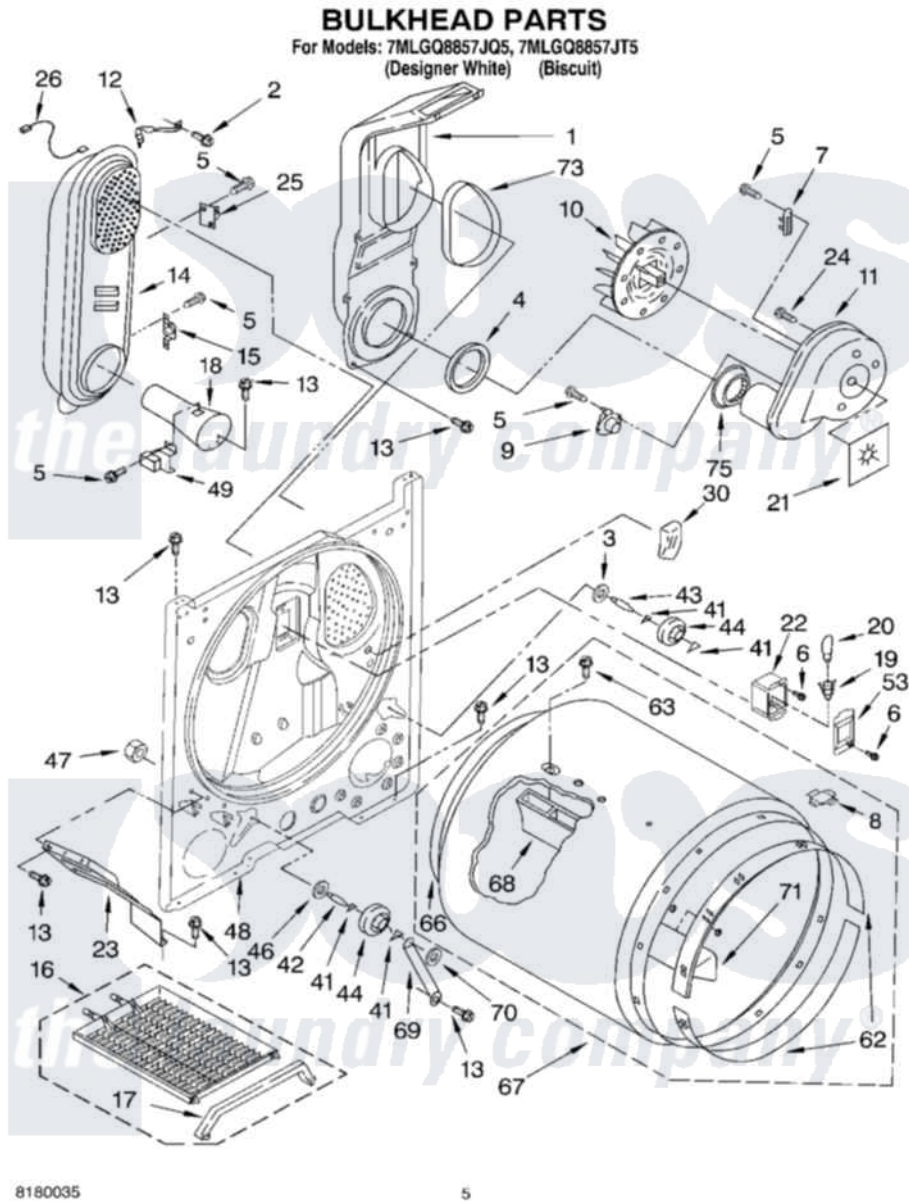

# Whirlpool 7MLGQ8857JT5 03 - BULKHEAD PARTS

Whirlpool [Residential Whirlpool 7MLGQ8857JT5 Dryer Parts](#) Parts Diagram 03 - BULKHEAD PARTS  
Click on the part number to view part

Item	Original Part Number	Replaced By	Status	Part Description
1	<a href="#">348368</a>			Lint Chute Assembly
2	<a href="#">489463</a>			Screw, 8-18 X 1/16
3	<a href="#">3388703</a>			Washer, Support
4	<a href="#">347139</a>			Seal, Lint Chute
5	<a href="#">90767</a>			Screw, 8A X 3/8 HeX Washer Head Tapping
6	487909	<a href="#">488729</a>		Screw
7	<a href="#">3392519</a>			Thermal Limiter
8	<a href="#">8066086</a>			Plug, Drum Hole
9	<a href="#">8318268</a>			Thermostat, Internal-Bias
10	<a href="#">694089</a>			Wheel, Blower
11	3405016	<a href="#">8577230</a>		Housing, Blower
12	3398161			CLIP
13	343641	<a href="#">681414</a>		Screw, 10AB X 1/2
14	8530285	<a href="#">279980</a>		Box
15	<a href="#">3403140</a>			Thermostat, High-Limit 205F
16	<a href="#">3406839</a>			Dry Rack Assembly