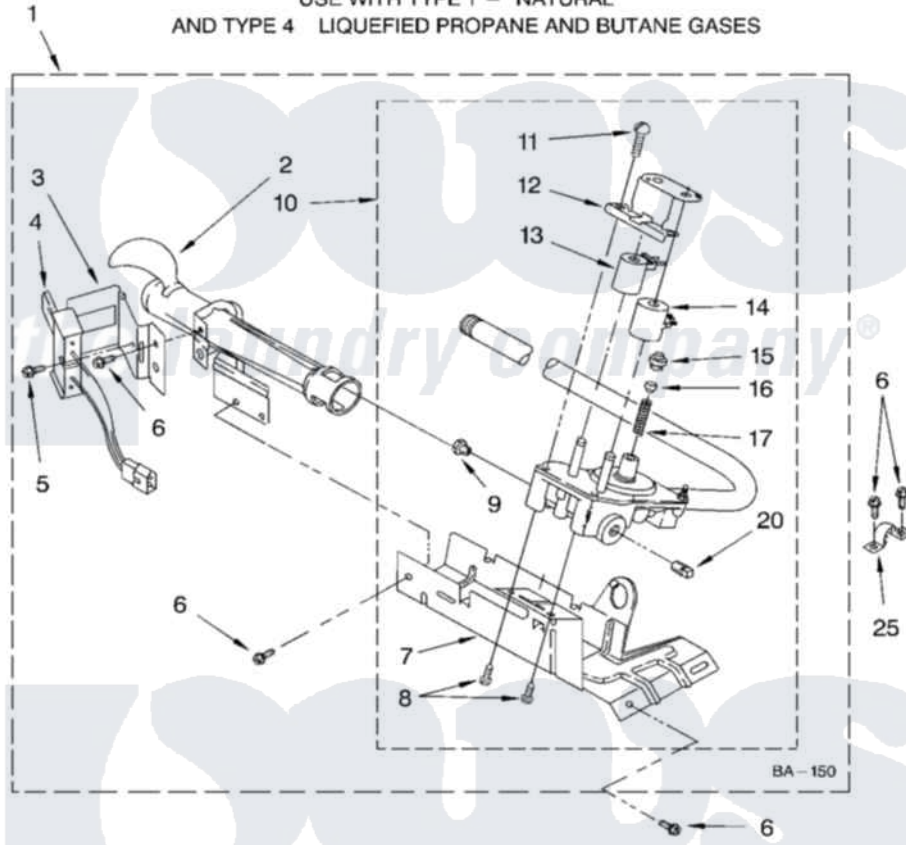

Whirlpool 7MLGQ8857JT5 04 - 8318272 BURNER ASSEMBLY

8318272 BURNER ASSEMBLY

For Models: 7MLGQ8857JQ5, 7MLGQ8857JT5
(Designer White) (Biscuit)

USE WITH TYPE 1 - NATURAL

AND TYPE 4 LIQUEFIED PROPANE AND BUTANE GASES

8180035

7

Whirlpool [Residential Whirlpool 7MLGQ8857JT5 Dryer Parts](#) Parts Diagram 04 - 8318272 BURNER ASSEMBLY
Click on the part number to view part

Item	Original Part Number	Replaced By	Status	Part Description
1	8318272	W10465748		Burner-Gas
2	688617	693140		Burner
3	694298			Bracket, Ignitor
4	686590	279311		Ignitor
5	3393909			Screw, 8-32 X 7/8
6	343641	681414		Screw, 10AB X 1/2
7	693986			Base, Burner
8	3387057			Screw, 10-16 X 1/2 Orifice, Burner
9	234826			Orifice, Burner Type 1
"	229742			Orifice, Burner
"	234868			Orifice, Burner
10	8318277	W10337269		Valve-Gas
11	694421			Screw, Bracket Mounting
12	694538			Bracket, Shunt
13	694540			Coil, 60 Hz
14	694539			Coil, 60 Hz

15	694424		Leak, Limiter
16	694423		Screw, Regulator Adjustment
17	694422		Spring, Regulator
20	239822	W10295523	Plug, Pipe
25	341029		Clamp, Pipe Door Spring
"	694572	49572A	Conversion Kit To Type L.p.g.f
"	N/A		Not Available