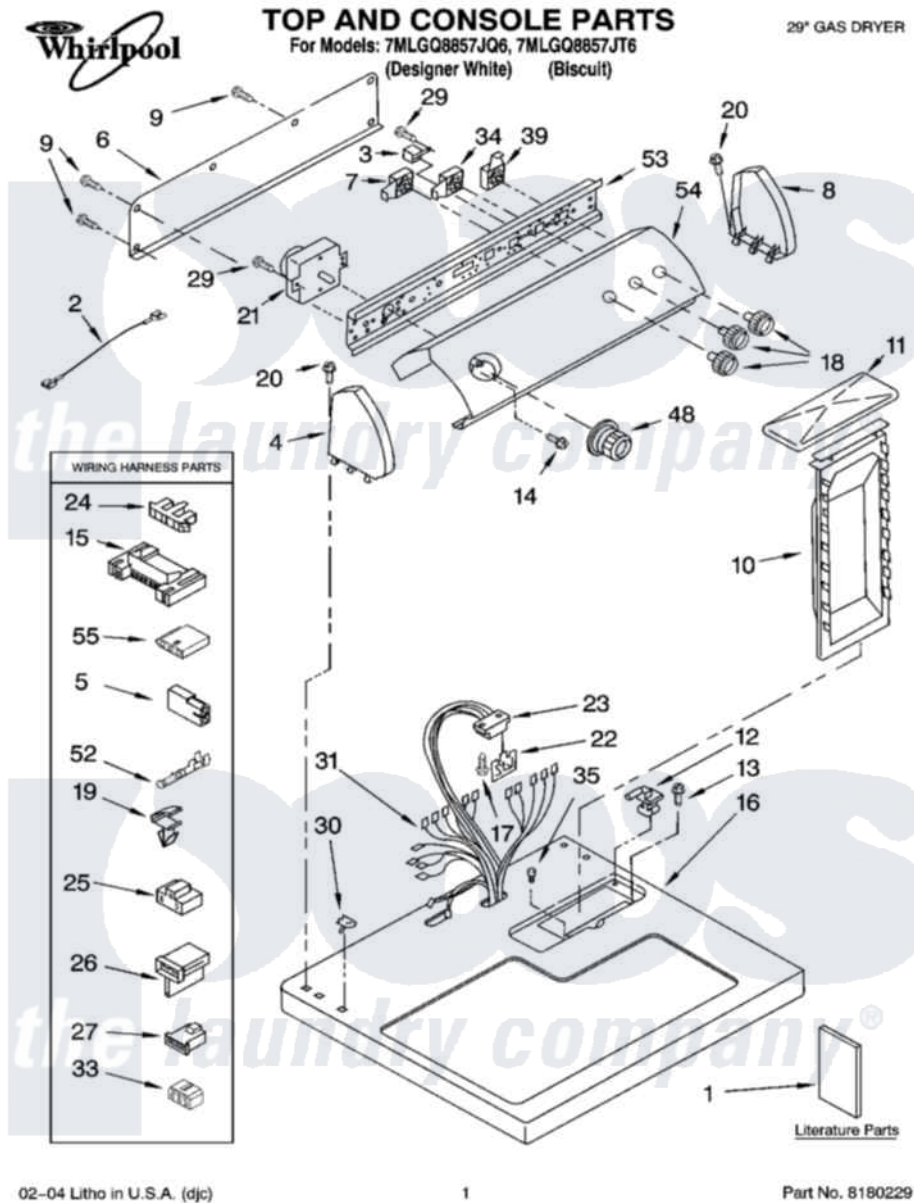

Whirlpool 7MLGQ8857JT6 01 - TOP AND CONSOLE PARTS

02-04 Litho in U.S.A. (djc)

1

Part No. 8180229

Whirlpool Residential Whirlpool 7MLGQ8857JT6 Dryer Parts Parts Diagram 01 - TOP AND CONSOLE PARTS

[Click on the part number to view part](#)

Item	Original Part Number	Replaced By	Status	Part Description
1	LIT3978910		Not Available	Literature Parts (Installation Instructions (Spanish))
"	LIT8543092		Not Available	Use & Care Guide
"	LIT8533206		Not Available	Literature Parts (Wiring Diagram)
"	N/A		Not Available	Following May Be Purchased DO-IT-YOURSELF REPAIR MANUALS
"	LIT677818	677818L		Diy
2	3401684			Jumper, Wire
3	694419			Mini-Buzzer
4	8271365	279962		Endcap
"	8271368	279965		Endcap
5	717252			Receptacle, Terminal
6	8274261			Do-It-Yourself Repair Manuals
7	3405155			Switch, Temperature
8	8271359	279962		Endcap
"	8271362	279965		Endcap

9	693995		Screw, Hex Head
10	349639		HANdle And Lint Screen Assembly
11	8283378		Cover, Lint Screen
"	8283380		Cover, Lint Screen
12	3978605	W10044470	Hinge, RH
"	3978606		Hinge, Lint Lid
13	688983	487240	Screw, For Mtg. Service Capacitor
14	3400859		Screw, Grounding
15	3395683		Receptacle, Multi-Terminal
16	8271390	8521918	Top
"	8271392	8521920	Top
17	343641	681414	Screw, 10AB X 1/2
18	8271339	3957799	Knob, Control
"	8271348	3957797	Knob, Push-To-Start
19	3394427		Clip-Harness
20	388326		Screw, 8-18 X 1.25
21	3406725		Timer Assembly
22	3390537	8558178	Control, Electronic
23	3391885		Connector, Edge
24	3397269		Connector, Timer
25	3401144		Connector
26	3403499		Connector, 2-Postion
27	3403498		Connector, 3-Position
29	3390646	W10139210	Screw, 8-18 X 5/16
30	357213		Nut, Push-In
31	8299891		Harness, Wiring
33	3347243		Block, Disconnect
34	3405154		Switch Rotary
35	297535	17258	Bumper
39	3398095		Switch, Push-To-Start
48	8312687	3957754	Timer Knob Assembly
"	8271404	3957755	Timer Knob Assembly
52	94614		Terminal
53	8271418		Bracket, Control
54	8528134		Panel, Control
"	8528135		Panel, Control
55	3936144		Do-It-Yourself Repair Manuals