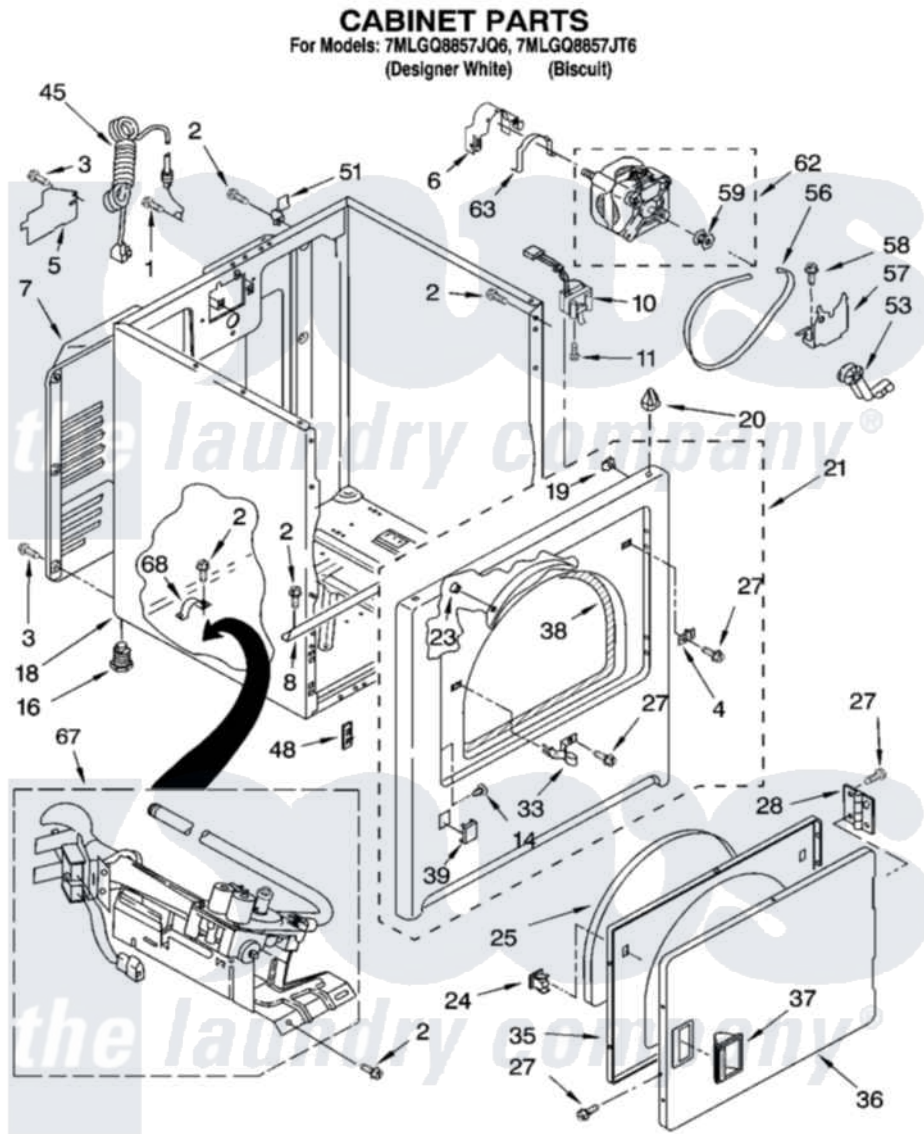

Whirlpool 7MLGQ8857JT6 02 - CABINET PARTS

8180229

3

Whirlpool [Residential Whirlpool 7MLGQ8857JT6 Dryer Parts](#) Parts Diagram 02 - CABINET PARTS
 Click on the part number to view part

Item	Original Part Number	Replaced By	Status	Part Description
1	697776	4331106		Screw, No.10-32 X 7/16
2	343641	681414		Screw, 10AB X 1/2
3	693995			Screw, Hex Head
4	3403630			Plug, Strike Hole
"	3403632			Plug, Strike Hole
5	3396795			Cover, Terminal Block
6	3404162			Clamp, Motor
7	3396805	280043		Panel-Rear
8	8541400			Bracket, Cabinet
10	3406107			Door Switch Assembly
11	697773	3395530		Screw
14	3404413			Plug, Hinge Hole
"	3404415			Plug, Hinge Hole
16	3392100	49621		Feet-Leveling
"	279810			Foot-Optional
18	8530603	8533643		Cabinet

"	8530606	3977306	Cabinet
19	98234		Clip, U-Bend
20	690363	18776	Lock, Front Top
21	3403447	279854	Panel
"	8282482	280020	Panel
23	685203	279220	Clip
24	690081	279570	Latch
25	3405246		Seal, Door Push-To-Start
27	342055	488627	Screw
28	3405514	W10362431	Hinge And Pin Assembly
33	3403431		Strike, Panel
35	3402341		Door, Inner
36	3402335		Door, Front
"	3402337		Door, Front
37	3405184		Handle, Door
"	3405189		Handle, Door
38	3406129		Seal And Bearing Assembly
39	3394975		Plug, Front Panel
"	3394978		Plug, Front Panel
45	344020	3401402	Cord, Power
48	3394083		Clip, Front Panel
51	238088	8066217	Hinge, Top
53	691366		Idler And Pulley Assembly
56	8066065	341241	Belt
57	348780		Base, Motor
58	3400500		Bolt, 3405245 5/16-18 X 3/4
59	3394341	W10299847	Pulley-Motor
62	8538262	279827	Motor-Drve
63	660658		Clamp, Motor Mounting 343481 685441
67	8318272	W10465748	Burner-Gas
68	341029		Clamp, Pipe Door Spring