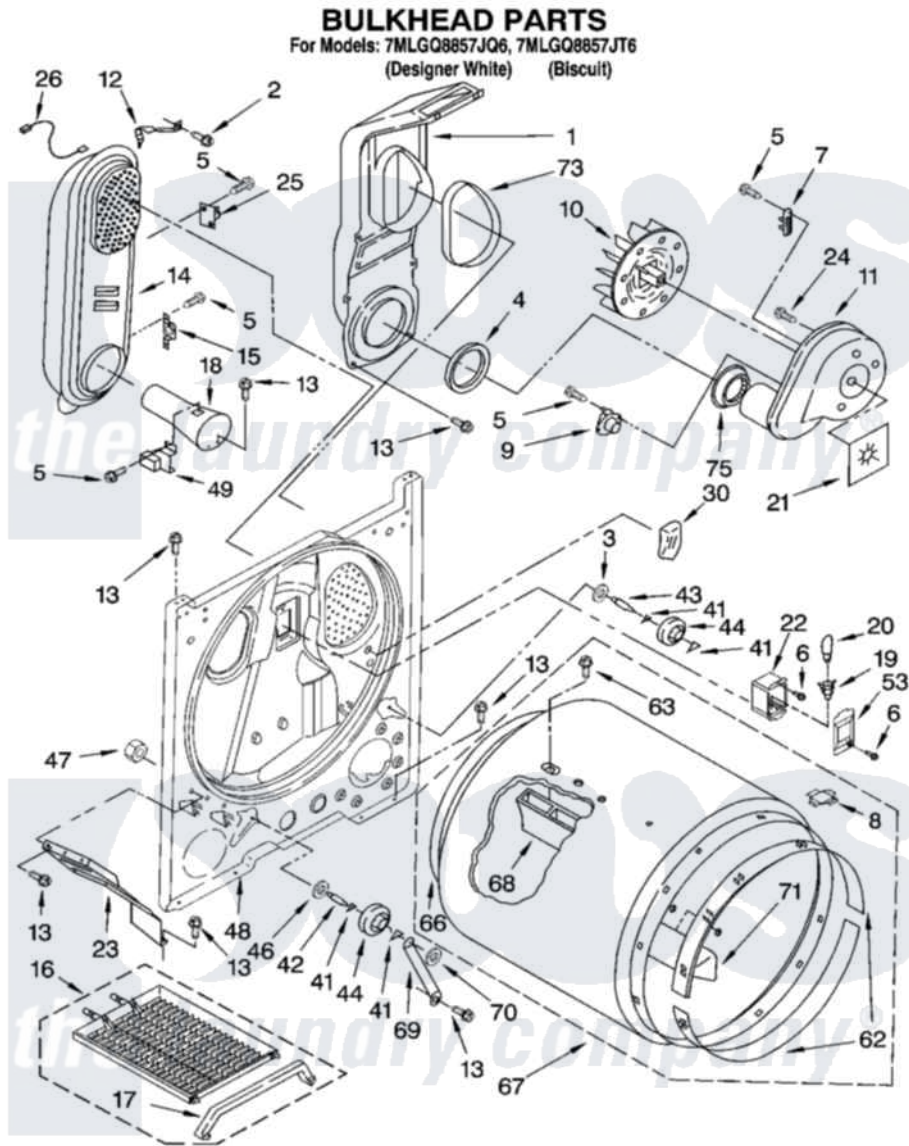

Whirlpool 7MLGQ8857JT6 03 - BULKHEAD PARTS

8180229

5

Whirlpool [Residential Whirlpool 7MLGQ8857JT6 Dryer Parts](#) Parts Diagram 03 - BULKHEAD PARTS
Click on the part number to view part

Item	Original Part Number	Replaced By	Status	Part Description
1	348368			Lint Chute Assembly
2	489463			Screw, 8-18 X 1/16
3	3388703			Washer, Support
4	347139			Seal, Lint Chute
5	90767			Screw, 8A X 3/8 HeX Washer Head Tapping
6	487909	488729		Screw
7	3392519			Thermal Limiter
8	8066086			Plug, Drum Hole
9	8318268			Thermostat, Internal-Bias
10	694089			Wheel, Blower
11	8557384	8577230		Housing, Blower
12	3398161			CLIP
13	343641	681414		Screw, 10AB X 1/2
14	8530285	279980		Box
15	3403140			Thermostat, High-Limit 205F
16	3406839			Dry Rack Assembly