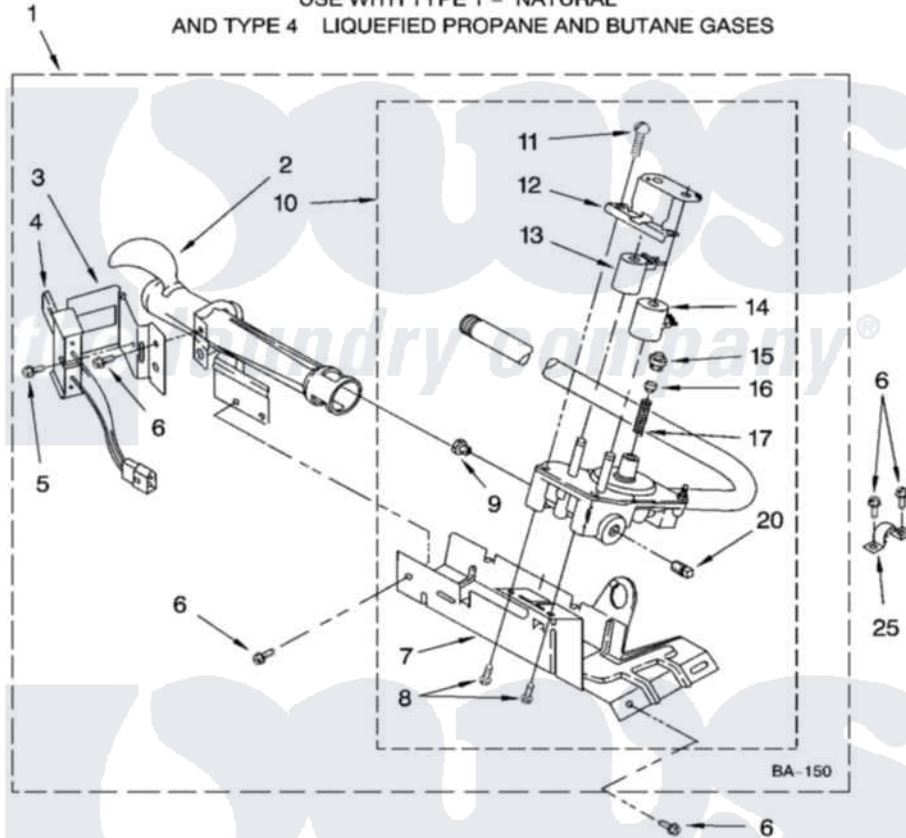

Whirlpool 7MLGQ8857JT6 04 - 8318272 BURNER ASSEMBLY

8318272 BURNER ASSEMBLY

For Models: 7MLGQ8857JQ6, 7MLGQ8857JT6

(Designer White) (Biscuit)

USE WITH TYPE 1 - NATURAL

AND TYPE 4 LIQUEFIED PROPANE AND BUTANE GASES

8180229

7

Whirlpool [Residential Whirlpool 7MLGQ8857JT6 Dryer Parts](#) Parts Diagram 04 - 8318272 BURNER ASSEMBLY
 Click on the part number to view part

Item	Original Part Number	Replaced By	Status	Part Description
1	8318272	W10465748		Burner-Gas
2	688617	693140		Burner
3	694298			Bracket, Ignitor
4	686590	279311		Ignitor
5	3393909			Screw, 8-32 X 7/8
6	343641	681414		Screw, 10AB X 1/2
7	693986			Base, Burner
8	3387057			Screw, 10-16 X 1/2 Orifice, Burner
9	234826			Orifice, Burner Type 1
"	229742			Orifice, Burner
"	234868			Orifice, Burner
10	8318277	W10337269		Valve-Gas
11	694421			Screw, Bracket Mounting
12	694538			Bracket, Shunt
13	694540			Coil, 60 Hz
14	694539			Coil, 60 Hz