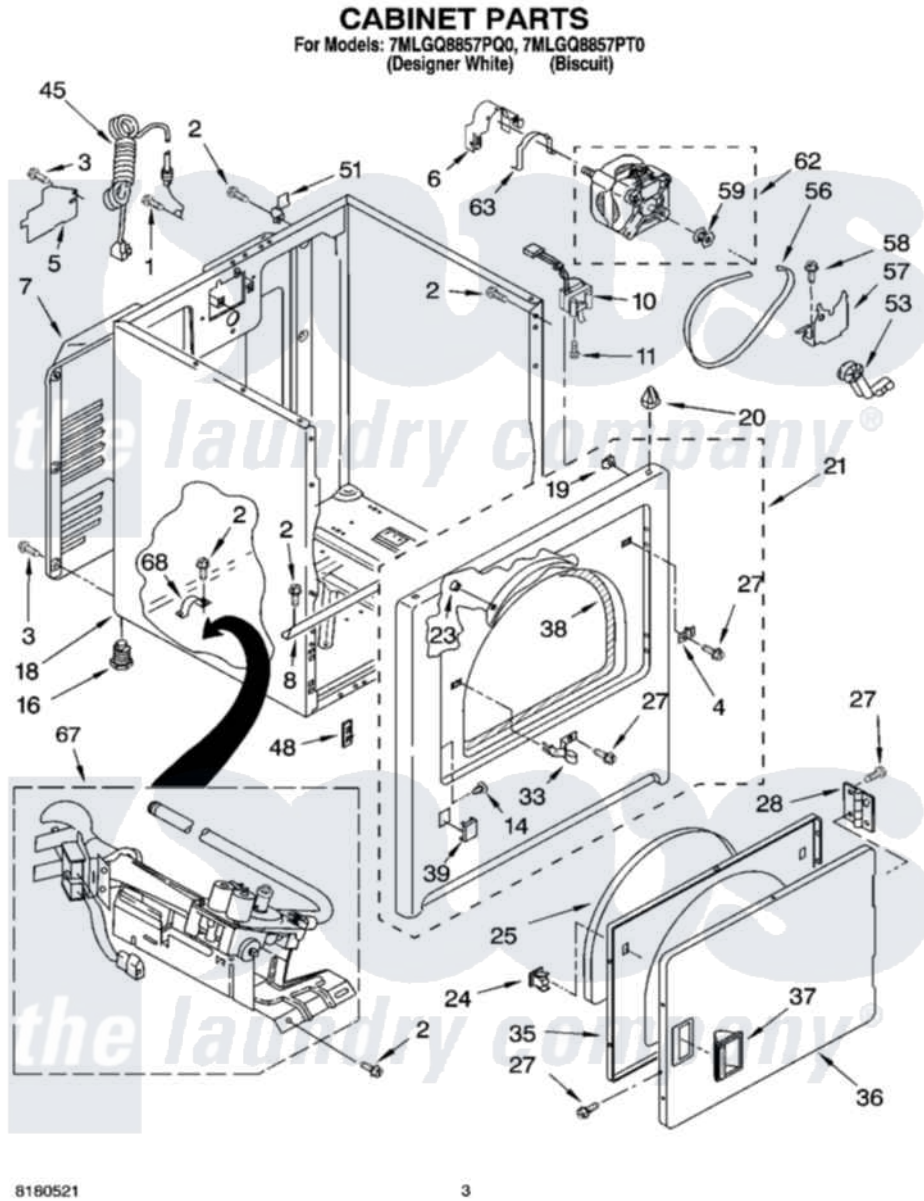

# Whirlpool 7MLGQ8857PQ0 02 - CABINET PARTS

8180521

3

Whirlpool [Residential Whirlpool 7MLGQ8857PQ0 Dryer Parts](#) Parts Diagram 02 - CABINET PARTS  
 Click on the part number to view part

Item	Original Part Number	Replaced By	Status	Part Description
1	697776	<a href="#">4331106</a>		Screw, No.10-32 X 7/16
2	343641	<a href="#">681414</a>		Screw, 10AB X 1/2
3	<a href="#">693995</a>			Screw, Hex Head
4	<a href="#">3403630</a>			Plug, Strike Hole
"	<a href="#">3403632</a>			Plug, Strike Hole
5	<a href="#">3396795</a>			Cover, Terminal Block
6	<a href="#">3404162</a>			Clamp, Motor
7	3396805	<a href="#">280043</a>		Panel-Rear
8	<a href="#">8541400</a>			Bracket, Cabinet
10	<a href="#">3406107</a>			Door Switch Assembly
11	697773	<a href="#">3395530</a>		Screw
14	<a href="#">3404413</a>			Plug, Hinge Hole
"	<a href="#">3404415</a>			Plug, Hinge Hole
16	3392100	<a href="#">49621</a>		Feet-Leveling
"	<a href="#">279810</a>			Foot-Optional
18	8530603	<a href="#">8533643</a>		Cabinet