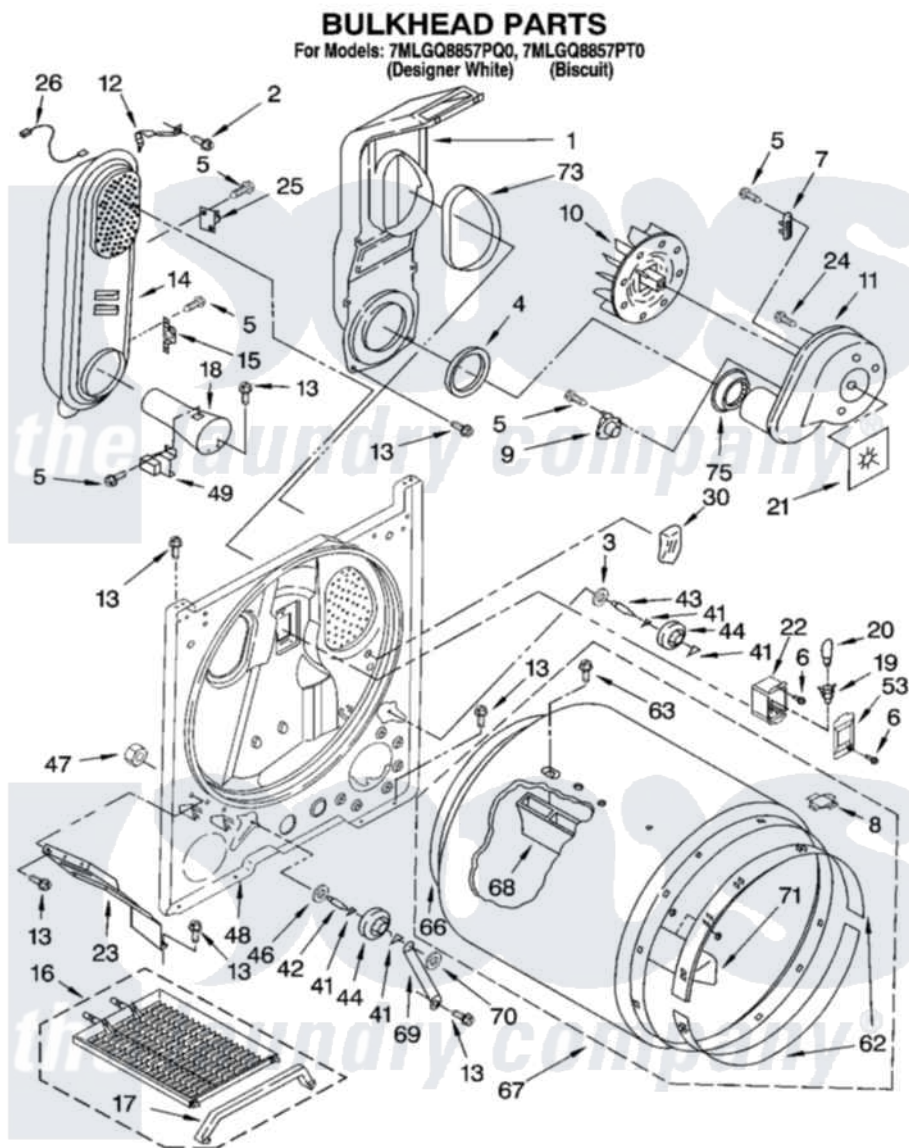

Whirlpool 7MLGQ8857PQ0 03 - BULKHEAD PARTS

8180521

5

Whirlpool [Residential Whirlpool 7MLGQ8857PQ0 Dryer Parts](#) Parts Diagram 03 - BULKHEAD PARTS
Click on the part number to view part

Item	Original Part Number	Replaced By	Status	Part Description
1	348368			Lint Chute Assembly
2	489463			Screw, 8-18 X 1/16
3	3388703			Washer, Support
4	347139			Seal, Lint Chute
5	90767			Screw, 8A X 3/8 HeX Washer Head Tapping
6	487909	488729		Screw
7	3392519			Thermal Limiter
8	8066086			Plug, Drum Hole
9	8318268			Thermostat, Internal-Bias
10	694089			Wheel, Blower
11	8557384	8577230		Housing, Blower
12	3398161			CLIP
13	343641	681414		Screw, 10AB X 1/2
14	8530285	279980		Box
15	3403140			Thermostat, High-Limit 205F
16	3406839			Dry Rack Assembly

17	692989		BBracket, Dry Rack
18	8066049		Funnel, Burner Light
19	3403634	W10136369	Socket, Drum Light Assembly
20	3406124	22002263	Lamp
21	3394196		Seal, Blower Shaft
22	3977373		Bracket, Drum Light
23	3406022		Bracket, Bulkhead
24	3390647	488729	Screw
25	280010		Kit, Thermal Cut-Off
26	3401707		Jumper, Tco-High Limit
30	3976479	279366	Electrode
41	690997		Washer, Thrust
42	3399506	W10359270	Shaft, Drum Roller Threads
43	3399507	W10359269	Shaft, Drum Roller Threads
44	3397588	349241T	Support
46	348197		Washer, Support
47	3359452		Nut, Lock
48	3403414		Bulkhead
49	338906		Radiant, Sensor
53	3402841	8532165	Lens, Drum Light
62	692526	279441	BeaRng-Rng
63	97787	W10109200	Screw, Baffle Mounting
66	3406130	279857	Seal
67	695587		Drum Assembly
68	692490		Baffle, Drum
69	3976434		Bracket, Support Shaft
70	90296		Nut, Push On
71	3403636		Baffle, Drum
73	339956		Seal, Air Duct To Bulkhead
75	696302		Shield, Exhaust