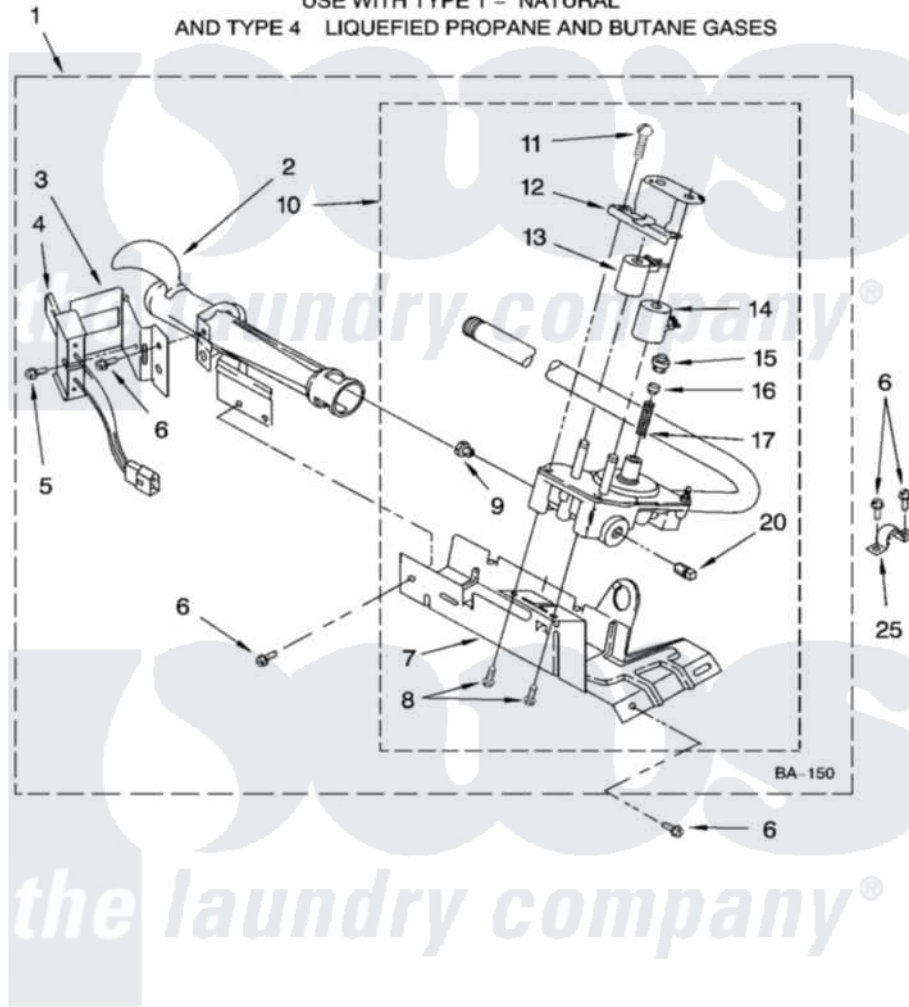

Whirlpool 7MLGQ8857PQ0 04 - 8318272 BURNER ASSEMBLY, OPTIONAL PARTS (NOT INCLUDED)

8318272 BURNER ASSEMBLY

For Models: 7MLGQ8857PQ0, 7MLGQ8857PT0
(Designer White) (Biscuit)

USE WITH TYPE 1 - NATURAL
AND TYPE 4 LIQUEFIED PROPANE AND BUTANE GASES

8190521

7

Whirlpool [Residential Whirlpool 7MLGQ8857PQ0 Dryer Parts](#) Parts Diagram 04 - 8318272 BURNER ASSEMBLY, OPTIONAL PARTS (NOT INCLUDED).
Click on the part number to view part

Item	Original Part Number	Replaced By	Status	Part Description
1	8318272	W10465748		Burner-Gas
2	688617	693140		Burner
3	694298			Bracket, Ignitor
4	686590	279311		Ignitor
5	3393909			Screw, 8-32 X 7/8
6	343641	681414		Screw, 10AB X 1/2
7	693986			Base, Burner
8	3387057			Screw, 10-16 X 1/2 Orifice, Burner
9	234826			Orifice, Burner Type 1
"	229742			Orifice, Burner
"	234868			Orifice, Burner
10	8318277	W10337269		Valve-Gas
11	694421			Screw, Bracket Mounting
12	694538			Bracket, Shunt