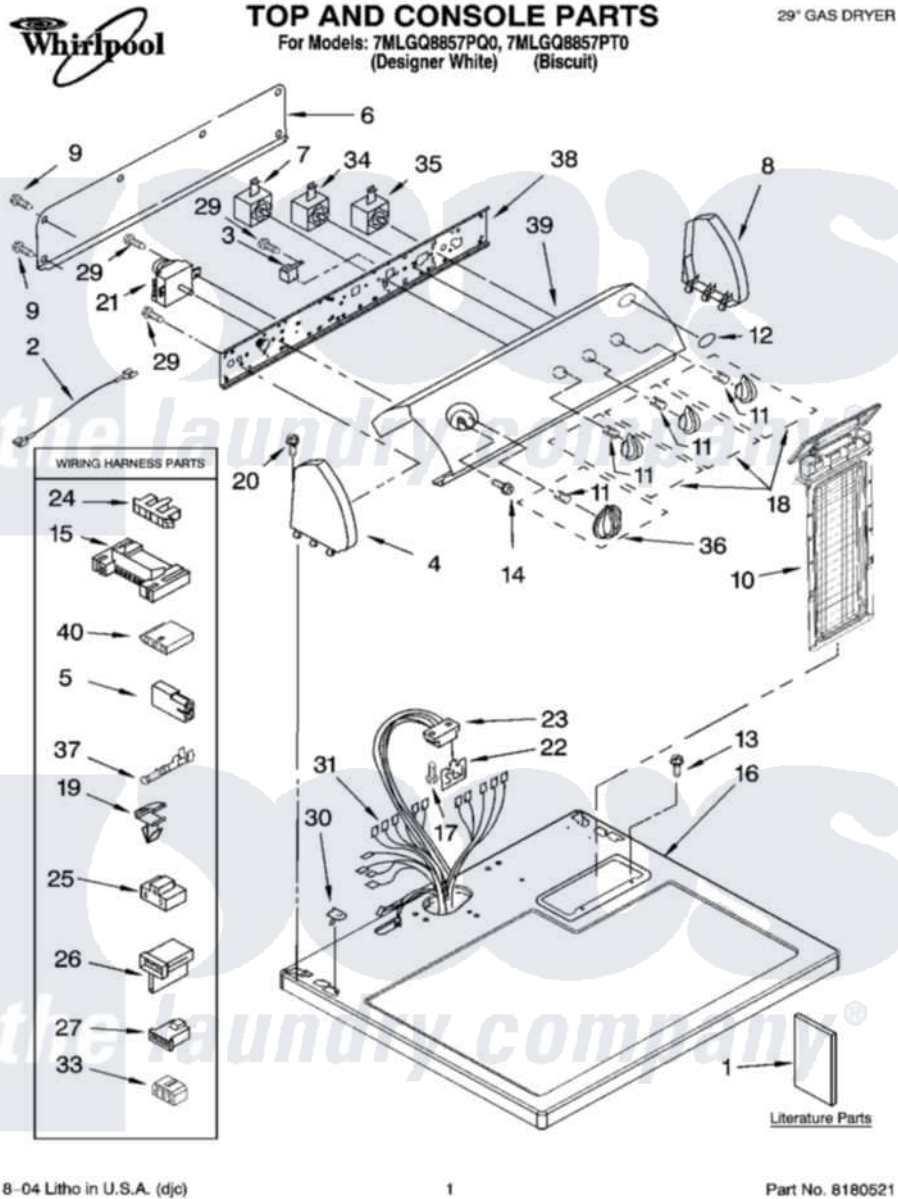

Whirlpool 7MLGQ8857PT0 01 - TOP AND CONSOLE PARTS

8-04 Litho in U.S.A. (djc)

1

Part No. 8180521

Whirlpool Residential Whirlpool 7MLGQ8857PT0 Dryer Parts Parts Diagram 01 - TOP AND CONSOLE PARTS
 Click on the part number to view part

Item	Original Part Number	Replaced By	Status	Part Description
1	8564241		Not Available	Instructions, Installation
"	8565899		Not Available	Sheet, Cycle Feature
"	8565897		Not Available	Use And Care Guide
"	8533206		Not Available	Wiring Diagram
"	N/A		Not Available	Following May Be Purchased DO-IT-YOURSELF REPAIR MANUALS
"	677818		Not Available	Manual, Do-It- Yourself Repair (Dryer)
2	3401684			Jumper, Wire
3	694419			Mini-Buzzer
4	8271365	279962		Endcap
"	8271368	279965		Endcap
5	717252			Receptacle, Terminal
6	8274261			Do-It-Yourself Repair Manuals
7	3405155			Switch, Temperature
8	8271359	279962		Endcap

"	8271362	279965	Endcap
9	693995		Screw, Hex Head
10	8557857		Screen, Lint
"	8557858		Screen, Lint
11	8536939		Clip, Knob
12	3400985		Medallion
13	688983	487240	Screw, For Mtg. Service Capacitor
14	3400859		Screw, Grounding
15	3395683		Receptacle, Multi-Terminal
16	8557930	8563985	Top
"	8557931	8563986	Top
17	343641	681414	Screw, 10AB X 1/2
18	8544935		Knob, Control
"	8544936		Knob, Control
19	3394427		Clip-Harness
20	388326		Screw, 8-18 X 1.25
21	3406725		Timer Assembly
22	3390537	8558178	Control, Electronic
23	3391885		Connector, Edge
24	3397269		Connector, Timer
25	3401144		Connector
26	3403499		Connector, 2-Position
27	3403498		Connector, 3-Position
29	3390646	W10139210	Screw, 8-18 X 5/16
30	357213		Nut, Push-In
31	8299891		Harness, Wiring
33	3347243		Block, Disconnect
34	3405154		Switch Rotary
35	3398095		Switch, Push-To-Start
36	8544955		Timer Knob Assembly
"	8544956		Timer Knob Assembly
37	94614		Terminal
38	8544895		Bracket, Control
39	8318807		Panel, Control
"	8318808		Panel, Control
40	3936144		Do-It-Yourself Repair Manuals