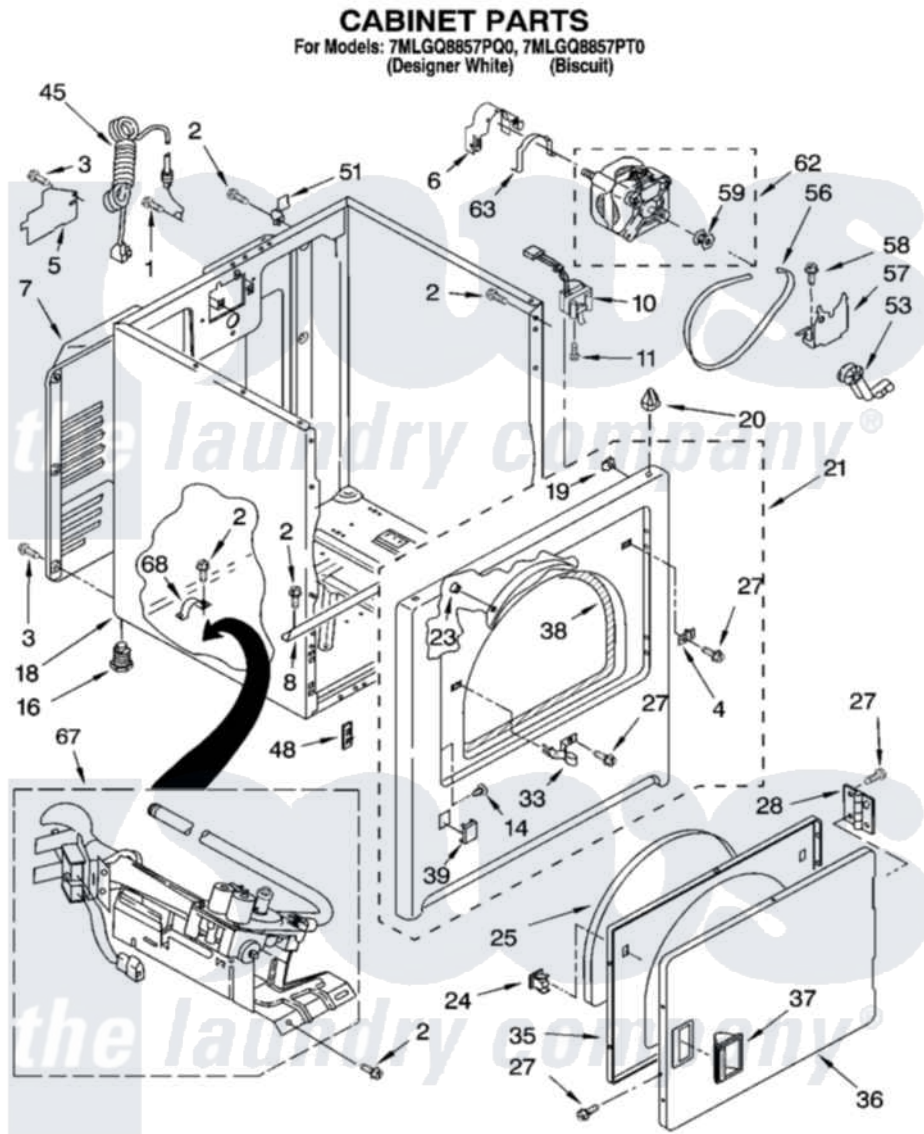

# Whirlpool 7MLGQ8857PT0 02 - CABINET PARTS

8180521

3

Whirlpool [Residential Whirlpool 7MLGQ8857PT0 Dryer Parts](#) Parts Diagram 02 - CABINET PARTS  
Click on the part number to view part

Item	Original Part Number	Replaced By	Status	Part Description
1	697776	<a href="#">4331106</a>		Screw, No.10-32 X 7/16
2	343641	<a href="#">681414</a>		Screw, 10AB X 1/2
3	<a href="#">693995</a>			Screw, Hex Head
4	<a href="#">3403630</a>			Plug, Strike Hole
"	<a href="#">3403632</a>			Plug, Strike Hole
5	<a href="#">3396795</a>			Cover, Terminal Block
6	<a href="#">3404162</a>			Clamp, Motor
7	3396805	<a href="#">280043</a>		Panel-Rear
8	<a href="#">8541400</a>			Bracket, Cabinet
10	<a href="#">3406107</a>			Door Switch Assembly
11	697773	<a href="#">3395530</a>		Screw
14	<a href="#">3404413</a>			Plug, Hinge Hole
"	<a href="#">3404415</a>			Plug, Hinge Hole
16	3392100	<a href="#">49621</a>		Feet-Leveling
"	<a href="#">279810</a>			Foot-Optional
18	8530603	<a href="#">8533643</a>		Cabinet