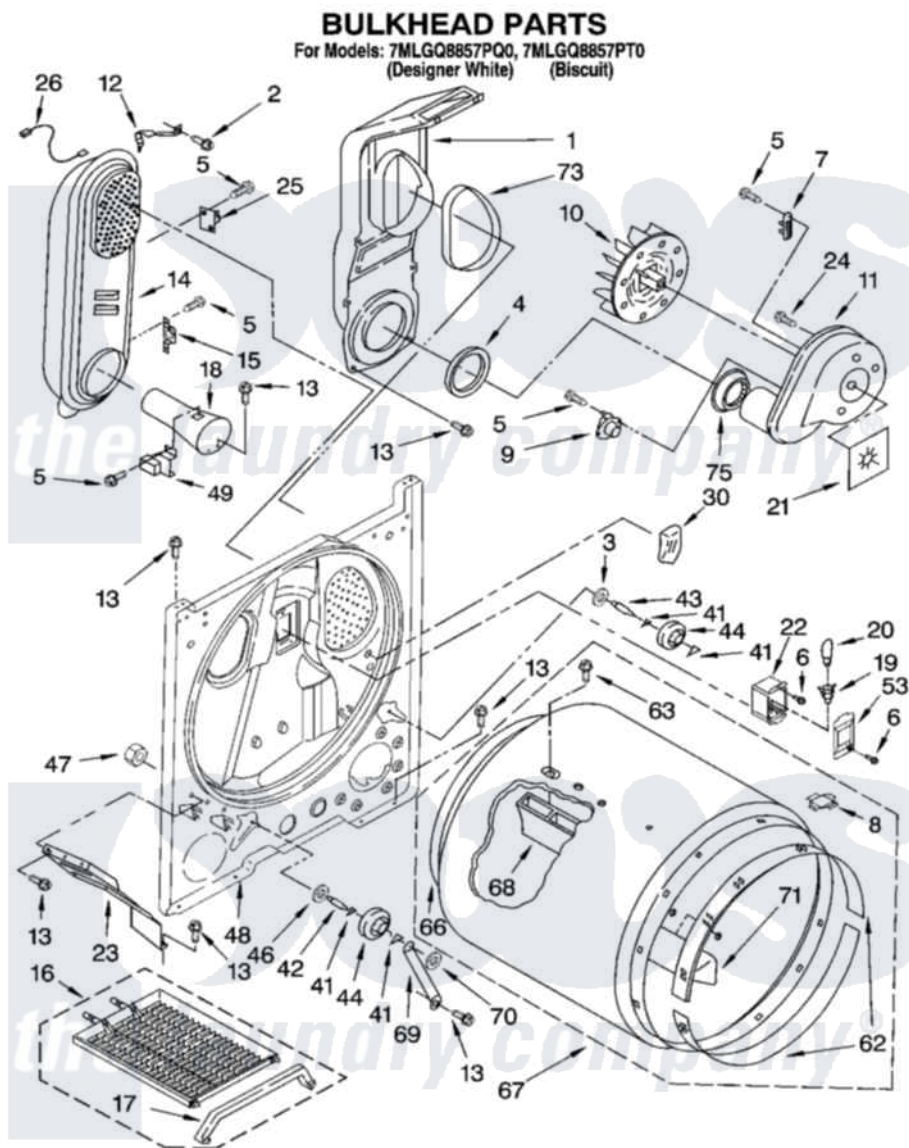

Whirlpool 7MLGQ8857PT0 03 - BULKHEAD PARTS

8180521

5

Whirlpool [Residential Whirlpool 7MLGQ8857PT0 Dryer Parts](#) Parts Diagram 03 - BULKHEAD PARTS
 Click on the part number to view part

Item	Original Part Number	Replaced By	Status	Part Description
1	348368			Lint Chute Assembly
2	489463			Screw, 8-18 X 1/16
3	3388703			Washer, Support
4	347139			Seal, Lint Chute
5	90767			Screw, 8A X 3/8 HeX Washer Head Tapping
6	487909	488729		Screw
7	3392519			Thermal Limiter
8	8066086			Plug, Drum Hole
9	8318268			Thermostat, Internal-Bias
10	694089			Wheel, Blower
11	8557384	8577230		Housing, Blower
12	3398161			CLIP
13	343641	681414		Screw, 10AB X 1/2
14	8530285	279980		Box
15	3403140			Thermostat, High-Limit 205F
16	3406839			Dry Rack Assembly

17	692989		BBracket, Dry Rack
18	8066049		Funnel, Burner Light
19	3403634	W10136369	Socket, Drum Light Assembly
20	3406124	22002263	Lamp
21	3394196		Seal, Blower Shaft
22	3977373		Bracket, Drum Light
23	3406022		Bracket, Bulkhead
24	3390647	488729	Screw
25	280010		Kit, Thermal Cut-Off
26	3401707		Jumper, Tco-High Limit
30	3976479	279366	Electrode
41	690997		Washer, Thrust
42	3399506	W10359270	Shaft, Drum Roller Threads
43	3399507	W10359269	Shaft, Drum Roller Threads
44	3397588	349241T	Support
46	348197		Washer, Support
47	3359452		Nut, Lock
48	3403414		Bulkhead
49	338906		Radiant, Sensor
53	3402841	8532165	Lens, Drum Light
62	692526	279441	BeaRng-Rng
63	97787	W10109200	Screw, Baffle Mounting
66	3406130	279857	Seal
67	695587		Drum Assembly
68	692490		Baffle, Drum
69	3976434		Bracket, Support Shaft
70	90296		Nut, Push On
71	3403636		Baffle, Drum
73	339956		Seal, Air Duct To Bulkhead
75	696302		Shield, Exhaust