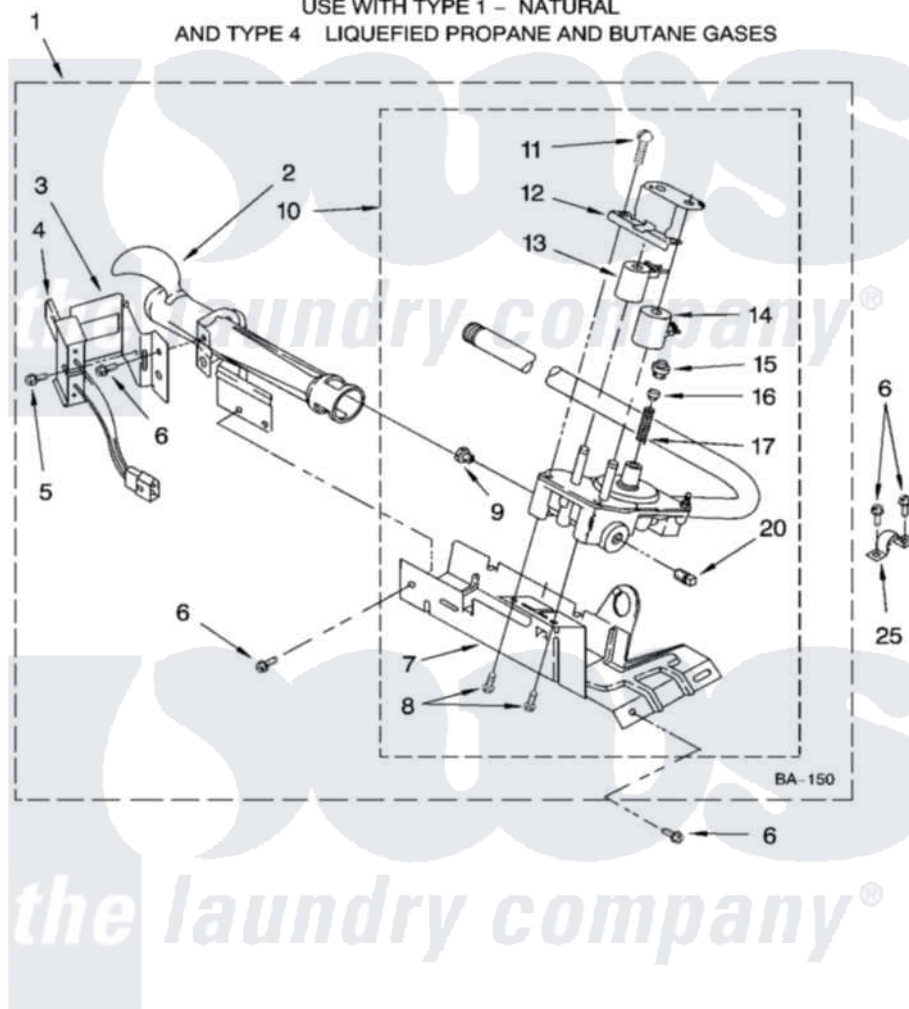

Whirlpool 7MLGQ8857PT0 04 - 8318272 BURNER ASSEMBLY, OPTIONAL PARTS (NOT INCLUDED)

8318272 BURNER ASSEMBLY

For Models: 7MLGQ8857PQ0, 7MLGQ8857PT0
(Designer White) (Biscuit)

USE WITH TYPE 1 - NATURAL
AND TYPE 4 LIQUEFIED PROPANE AND BUTANE GASES

8190521

7

Whirlpool [Residential Whirlpool 7MLGQ8857PT0 Dryer Parts](#) Parts Diagram 04 - 8318272 BURNER ASSEMBLY, OPTIONAL PARTS (NOT INCLUDED).
Click on the part number to view part

Item	Original Part Number	Replaced By	Status	Part Description
1	8318272	W10465748		Burner-Gas
2	688617	693140		Burner
3	694298			Bracket, Ignitor
4	686590	279311		Ignitor
5	3393909			Screw, 8-32 X 7/8
6	343641	681414		Screw, 10AB X 1/2
7	693986			Base, Burner
8	3387057			Screw, 10-16 X 1/2 Orifice, Burner
9	234826			Orifice, Burner Type 1
"	229742			Orifice, Burner
"	234868			Orifice, Burner
10	8318277	W10337269		Valve-Gas
11	694421			Screw, Bracket Mounting
12	694538			Bracket, Shunt