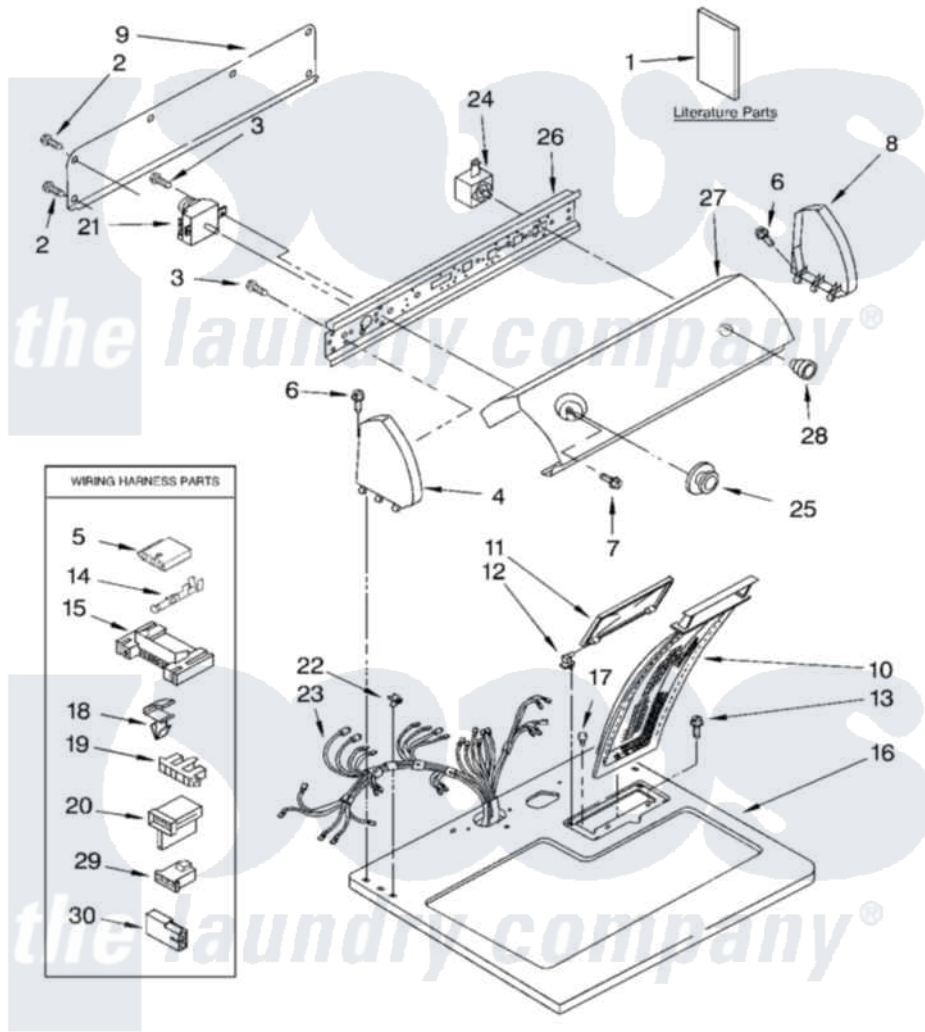

Whirlpool 7MLGR3624JQ3 01 - TOP AND CONSOLE PARTS

TOP AND CONSOLE PARTS

For Models: 7MLGR3624JQ3, 7MLGR3624JT3
(Designer White) (Biscuit)

29" GAS DRYER

08-03 Litho in U.S.A. (djc)

1

Part No. 8180036 Rev. A

Whirlpool Residential Whirlpool 7MLGR3624JQ3 Dryer Parts Parts Diagram 01 - TOP AND CONSOLE PARTS

[Click on the part number to view part](#)

Item	Original Part Number	Replaced By	Status	Part Description
1	LIT8543092		Not Available	Use & Care Guide
"	LIT3978910		Not Available	Literature Parts (Installation Instructions (Spanish))
"	LIT8533202		Not Available	Literature Parts (Wiring Diagram)
"	N/A		Not Available	Following May Be Purchased DO-IT-YOURSELF REPAIR MANUALS
"	LIT677818	677818L		Diy
2	693995			Screw, Hex Head
3	3390646	W10139210		Screw, 8-18 X 5/16
4	8271365	279962		Endcap
"	8271368	279965		Endcap
5	3936144			Do-It-Yourself Repair Manuals
6	388326			Screw, 8-18 X 1.25
7	3400859			Screw, Grounding
8	8271359	279962		Endcap
"	8271362	279965		Endcap

9	8274261		Do-It-Yourself Repair Manuals
10	339392		Screen, Lint
11	8283378		Cover, Lint Screen
"	8283380		Cover, Lint Screen
12	3978605	W10044470	Hinge, RH
"	3978606		Hinge, Lint Lid
13	688983	487240	Screw, For Mtg. Service Capacitor
14	94614		Terminal
15	3395683		Receptacle, Multi-Terminal
16	8271390	8521918	Top
"	8271392	8521920	Top
17	297535	17258	Bumper
18	3394427		Clip-Harness
19	3397269		Connector, Timer
20	3403499		Connector, 2-Position
21	3976575		Timer Assembly
22	357213		Nut, Push-In
23	8299875		Harness, Wiring
24	3977456		Switch, Push-To-Start
25	8312687	3957754	Timer Knob Assembly
"	8271404	3957755	Timer Knob Assembly
26	8271418		Bracket, Control
27	8543126		Panel, Control
"	8528133		Panel, Control
28	8271341	3957804	Knob, Push-To-Start
"	8271349	Not Available	Knob, Push To Start (Biscuit)
29	3403498		Connector, 3-Position
30	717252		Receptacle, Terminal