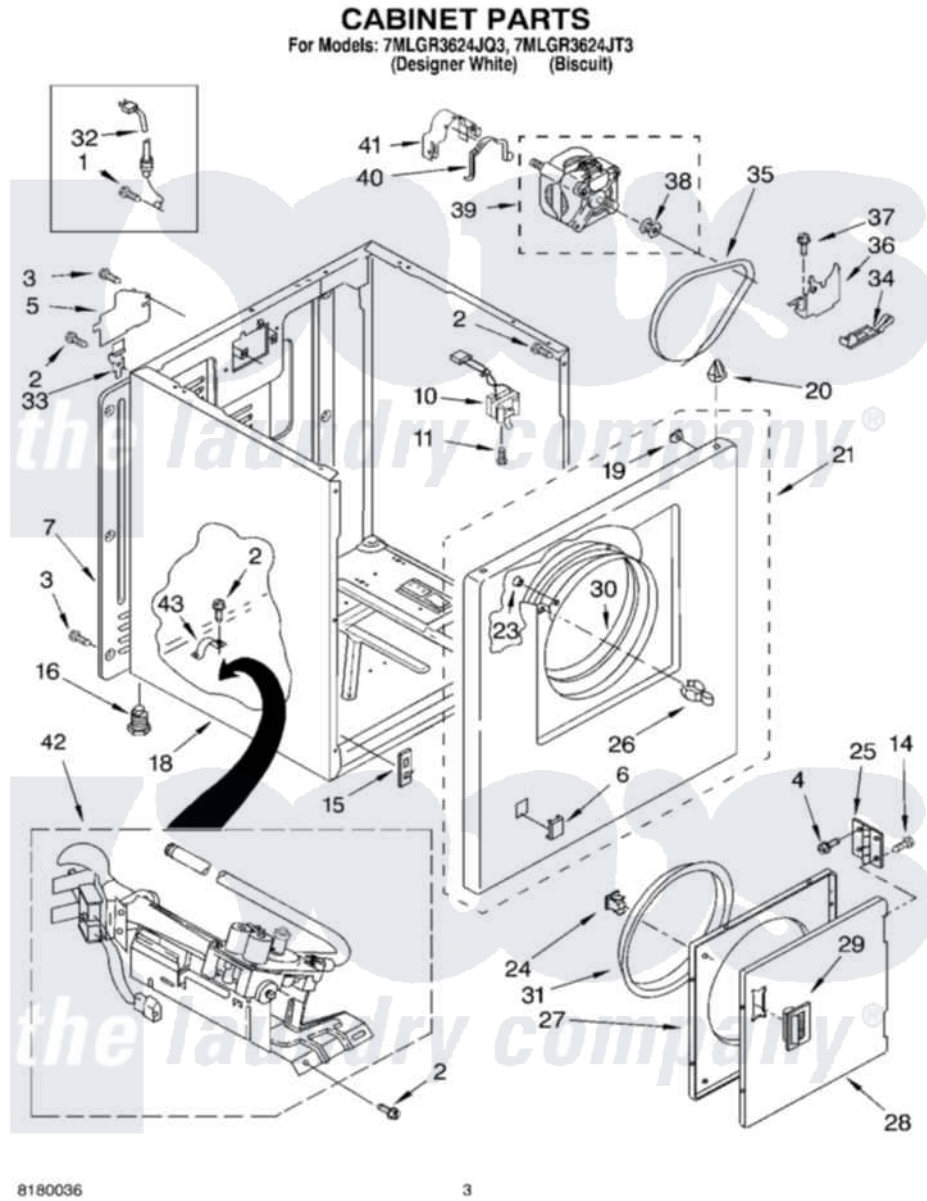

Whirlpool 7MLGR3624JQ3 02 - CABINET PARTS

Whirlpool [Residential Whirlpool 7MLGR3624JQ3 Dryer Parts](#) Parts Diagram 02 - CABINET PARTS
Click on the part number to view part

Item	Original Part Number	Replaced By	Status	Part Description
1	697776	4331106		Screw, No.10-32 X 7/16
2	343641	681414		Screw, 10AB X 1/2
3	693995			Screw, Hex Head
4	342055	488627		Screw
5	3396795			Cover, Terminal Block
6	3394975			Plug, Front Panel
"	3394978			Plug, Front Panel
7	3396807	280040		Panel-Rear
10	3406102			Door Switch Assembly
11	697773	3395530		Screw
14	694091			Trim, Side Right Hand
15	3394083			Clip, Front Panel
16	3392100	49621		Feet-Leveling
18	8530603	8533643		Cabinet
"	8530606	3977306		Cabinet
19	98234			Clip, U-Bend

20	690363	18776	Lock, Front Top
21	3394895	280022	Panel
"	8537517	280021	Panel
23	685203	279220	Clip
24	3389441		Door Catch Assembly
25	348023		Hinge And Pin Assembly
26	696144	279570	Latch
27	695656	280077	Door
28	348205		Door, Front
"	3978598		Door, Front
29	686711		Handle, Door
"	3978592		Handle, Door
30	8066123	279264	Air Channel Box
31	3390734		Seal, Door
32	344020	3401402	Cord, Power
33	238088	8066217	Hinge, Top
34	3394332	691366	Idler And Pulley Assembly
35	8066065	341241	Belt
36	348780		Base, Motor
37	3400500		Bolt, 3405245 5/16-18 X 3/4
38	3394341	W10299847	Pulley-Motor
39	8538262	279827	Motor-Drve
40	660658		Clamp, Motor Mounting 343481 685441
41	3404162		Clamp, Motor
42	8318272	W10465748	Burner-Gas
43	341029		Clamp, Pipe Door Spring
"	BLANK	Not Available	Optional Parts Not Included
"	N/A	Not Available	ACCESSORY PARTS
"	279948	4392065	Kit, Dryer Repair
"	346764		Kit, Hold Down
"	8522199		Accessory Parts
"	689790		Dry Rack
"	72017		Paint, Touch-Up
"	4392899		Paint, Touch-Up
"	350930		Paint, Pressurized Spray B
"	4392901		Paint, Pressurized Spray
"	350938		Paint, Pressurized Spray B
"	799344		Paint, Touch-Up)
"	4392900		Paint, Bulk)