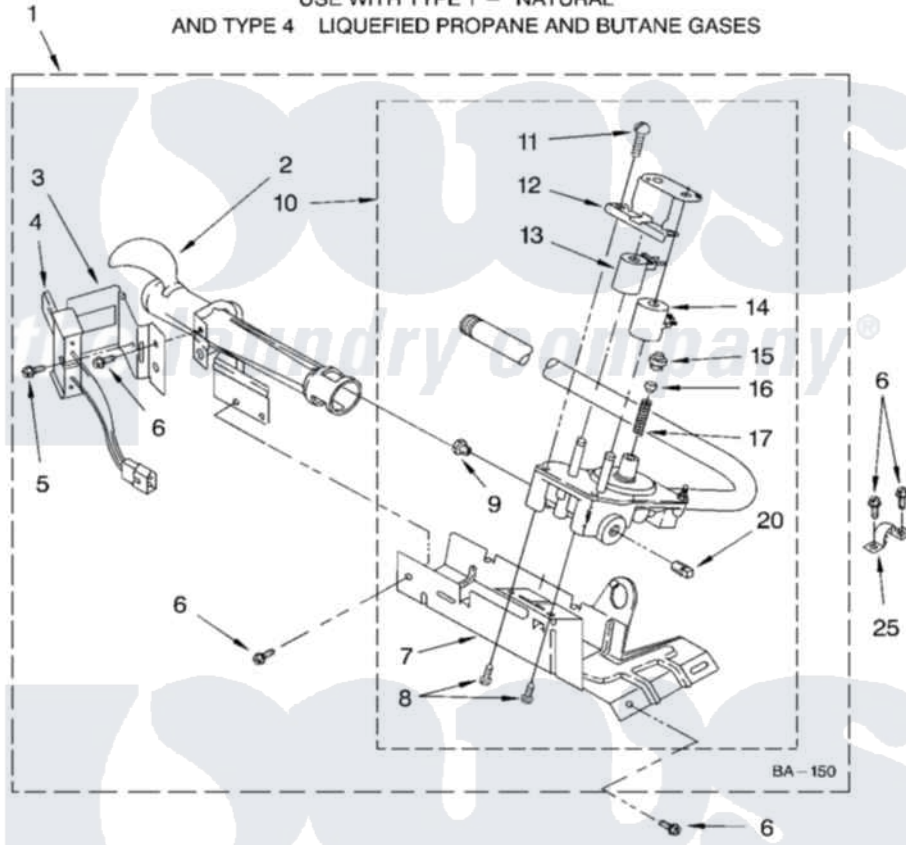

Whirlpool 7MLGR3624JQ3 03 - 8318272 BURNER ASSEMBLY

8318272 BURNER ASSEMBLY

For Models: 7MLGR3624JQ3, 7MLGR3624JT3
(Designer White) (Biscuit)

USE WITH TYPE 1 - NATURAL
AND TYPE 4 LIQUEFIED PROPANE AND BUTANE GASES

8180036

5

Whirlpool [Residential Whirlpool 7MLGR3624JQ3 Dryer Parts](#) Parts Diagram 03 - 8318272 BURNER ASSEMBLY
Click on the part number to view part

Item	Original Part Number	Replaced By	Status	Part Description
1	8318272	W10465748		Burner-Gas
2	688617	693140		Burner
3	694298			Bracket, Ignitor
4	686590	279311		Ignitor
5	3393909			Screw, 8-32 X 7/8
6	343641	681414		Screw, 10AB X 1/2
7	693986			Base, Burner
8	3387057			Screw, 10-16 X 1/2 Orifice, Burner
9	234826			Orifice, Burner Type 1
"	229742			Orifice, Burner
"	234868			Orifice, Burner
10	8318277	W10337269		Valve-Gas
11	694421			Screw, Bracket Mounting
12	694538			Bracket, Shunt
13	694540			Coil, 60 Hz
14	694539			Coil, 60 Hz

15	694424		Leak, Limiter
16	694423		Screw, Regulator Adjustment
17	694422		Spring, Regulator
20	239822	W10295523	Plug, Pipe
25	341029		Clamp, Pipe Door Spring
"	N/A	Not Available	FOLLOWING PARTS NOT ILLUSTRATED
"	694572	49572A	Conversion Kit To Type L.p.g.f