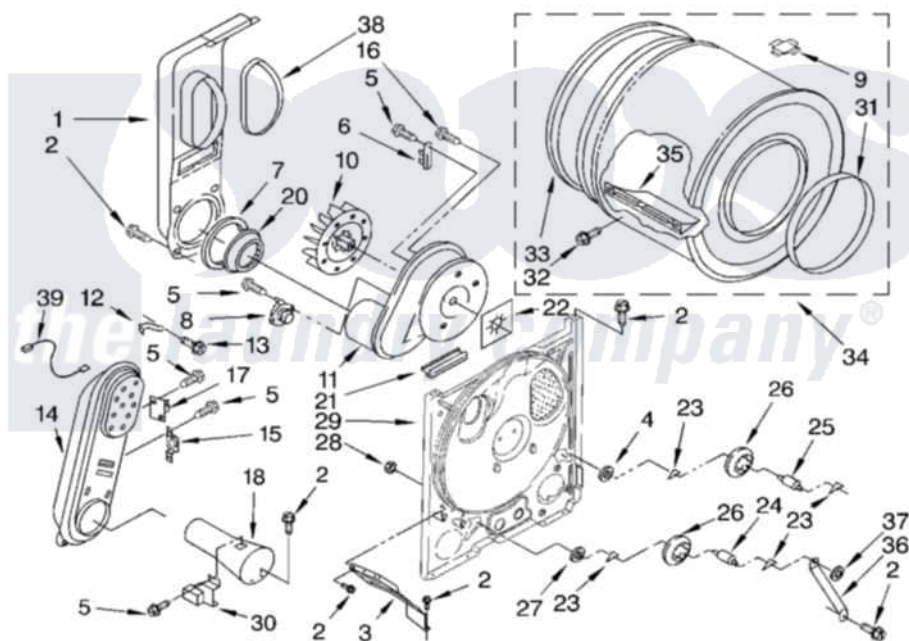

Whirlpool 7MLGR3624JQ3 04 - BULKHEAD PARTS

BULKHEAD PARTS For Models: 7MLGR3624JQ3, 7MLGR3624JT3 (Designer White) (Biscuit)

8180036

7

Whirlpool [Residential Whirlpool 7MLGR3624JQ3 Dryer Parts](#) Parts Diagram 04 - BULKHEAD PARTS
Click on the part number to view part

Item	Original Part Number	Replaced By	Status	Part Description
1	694283	279505		Chute
2	343641	681414		Screw, 10AB X 1/2
3	3406022			Bracket, Bulkhead
4	3388703			Washer, Support
5	90767			Screw, 8A X 3/8 HeX Washer Head Tapping
6	3392519			Thermal Limiter
7	347139			Seal, Lint Chute
8	660039	694674		Thermistor-Fix
9	8066086			Plug, Drum Hole
10	694089			Wheel, Blower
11	3405016	8577230		Housing, Blower
12	3398161			CLIP
13	489463			Screw, 8-18 X 1/16
14	8530285	279980		Box
15	3403140			Thermostat, High-Limit 205F
16	3390647	488729		Screw