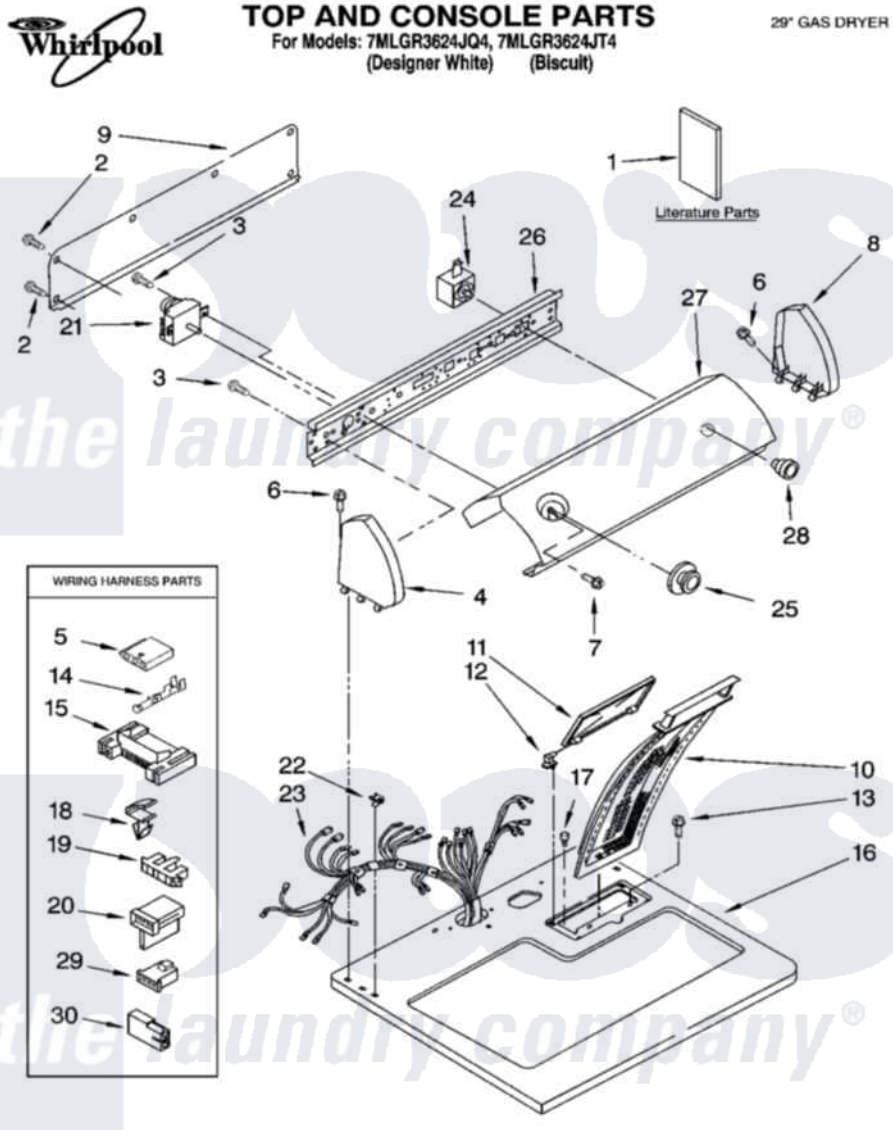

Whirlpool 7MLGR3624JQ4 01 - TOP AND CONSOLE PARTS

03-04 Litho in U.S.A. (djc)

1

Part No. 8180246

Whirlpool Residential Whirlpool 7MLGR3624JQ4 Dryer Parts Parts Diagram 01 - TOP AND CONSOLE PARTS

[Click on the part number to view part](#)

Item	Original Part Number	Replaced By	Status	Part Description
1	LIT8543092		Not Available	Use & Care Guide
"	LIT3978910		Not Available	Literature Parts (Installation Instructions (Spanish))
"	LIT8533202		Not Available	Literature Parts (Wiring Diagram)
"	N/A		Not Available	Following May Be Purchased DO-IT-YOURSELF REPAIR MANUALS
"	LIT677818	677818L		Diy
2	693995			Screw, Hex Head
3	3390646	W10139210		Screw, 8-18 X 5/16
4	8271365	279962		Endcap
"	8271368	279965		Endcap
5	3936144			Do-It-Yourself Repair Manuals
6	388326			Screw, 8-18 X 1.25
7	3400859			Screw, Grounding
8	8271359	279962		Endcap
"	8271362	279965		Endcap

9	8274261		Do-It-Yourself Repair Manuals
10	339392		Screen, Lint
11	8283378		Cover, Lint Screen
"	8283380		Cover, Lint Screen
12	3978605	W10044470	Hinge, RH
"	3978606		Hinge, Lint Lid
13	688983	487240	Screw, For Mtg. Service Capacitor
14	94614		Terminal
15	3395683		Receptacle, Multi-Terminal
16	8271390	8521918	Top
"	8271392	8521920	Top
17	297535	17258	Bumper
18	3394427		Clip-Harness
19	3397269		Connector, Timer
20	3403499		Connector, 2-Position
21	3976575		Timer Assembly
22	357213		Nut, Push-In
23	8299875		Harness, Wiring
24	3977456		Switch, Push-To-Start
25	8312687	3957754	Timer Knob Assembly
"	8271404	3957755	Timer Knob Assembly
26	8271418		Bracket, Control
27	8543126		Panel, Control
"	8528133		Panel, Control
28	8271341	3957804	Knob, Push-To-Start
"	8271349	Not Available	Knob, Push To Start (Biscuit)
29	3403498		Connector, 3-Position
30	717252		Receptacle, Terminal