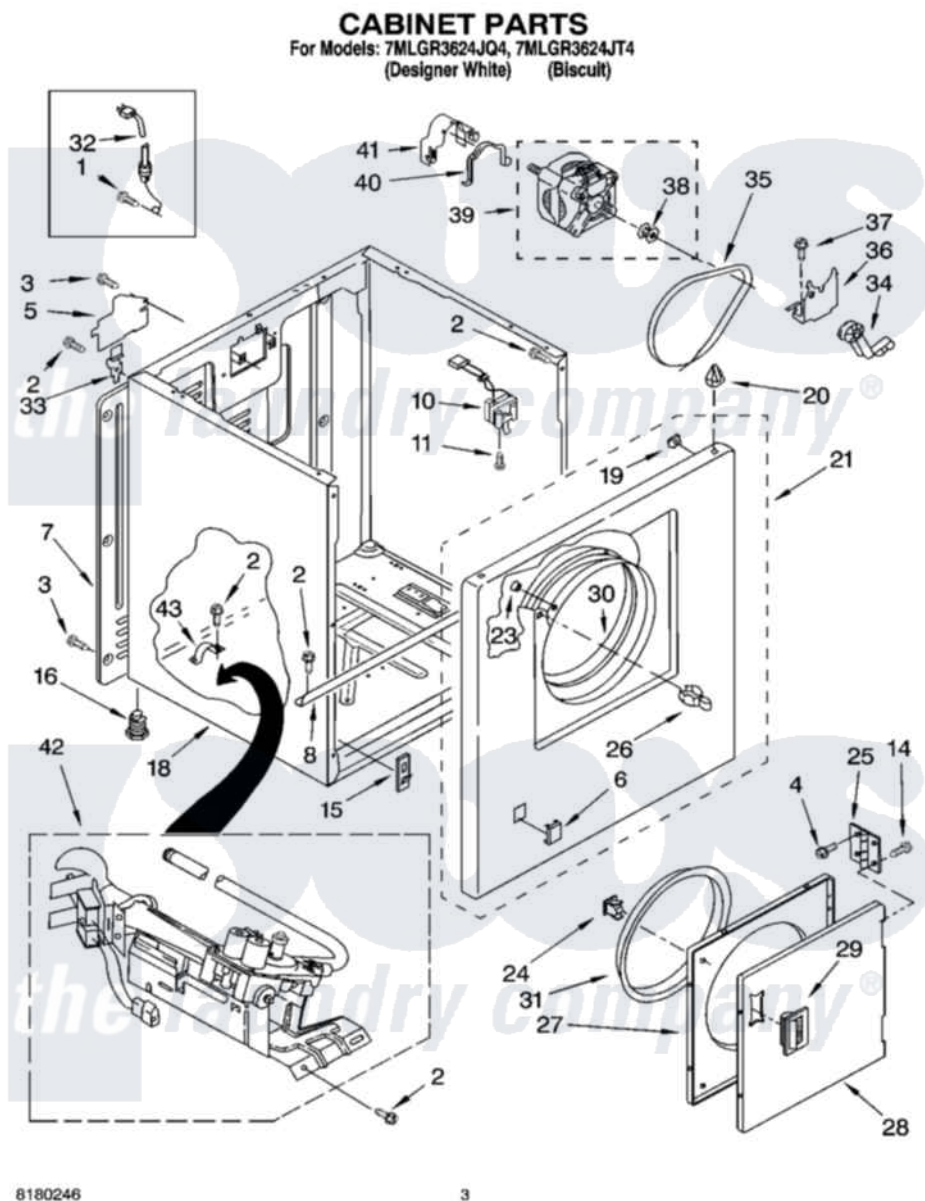

Whirlpool 7MLGR3624JQ4 02 - CABINET PARTS OPTIONAL PARTS (NOT INCLUDED)

Whirlpool [Residential Whirlpool 7MLGR3624JQ4 Dryer Parts](#) Parts Diagram 02 - CABINET PARTS OPTIONAL PARTS (NOT INCLUDED)

Click on the part number to view part

Item	Original Part Number	Replaced By	Status	Part Description
1	697776	4331106		Screw, No.10-32 X 7/16
2	343641	681414		Screw, 10AB X 1/2
3	693995			Screw, Hex Head
4	342055	488627		Screw
5	3396795			Cover, Terminal Block
6	3394975			Plug, Front Panel
"	3394978			Plug, Front Panel
7	3396807	280040		Panel-Rear
8	8541400			Bracket, Cabinet
10	3406102			Door Switch Assembly
11	697773	3395530		Screw
14	694091			Trim, Side Right Hand
15	3394083			Clip, Front Panel
16	3392100	49621		Feet-Leveling
18	8530603	8533643		Cabinet

"	8530606	3977306	Cabinet
19	98234		Clip, U-Bend
20	690363	18776	Lock, Front Top
21	3394895	280022	Panel
"	8537517	280021	Panel
23	685203	279220	Clip
24	3389441		Door Catch Assembly
25	348023		Hinge And Pin Assembly
26	696144	279570	Latch
27	695656	280077	Door
28	348205		Door, Front
"	3978598		Door, Front
29	686711		Handle, Door
"	3978592		Handle, Door
30	8066123	279264	Air Channel Box
31	3390734		Seal, Door
32	344020	3401402	Cord, Power
33	238088	8066217	Hinge, Top
34	691366		Idler And Pulley Assembly
35	8066065	341241	Belt
36	348780		Base, Motor
37	3400500		Bolt, 3405245 5/16-18 X 3/4
38	3394341	W10299847	Pulley-Motor
39	8538262	279827	Motor-Drve
40	660658		Clamp, Motor Mounting 343481 685441
41	3404162		Clamp, Motor
42	8318272	W10465748	Burner-Gas
43	341029		Clamp, Pipe Door Spring
"	N/A	Not Available	ACCESSORY PARTS
"	279948	4392065	Kit, Dryer Repair
"	346764		Kit, Hold Down
"	8522199		Accessory Parts
"	689790		Dry Rack
"	72017		Paint, Touch-Up
"	4392899		Paint, Touch-Up
"	350930		Paint, Pressurized Spray B
"	4392901		Paint, Pressurized Spray
"	350938		Paint, Pressurized Spray B
"	799344		Paint, Touch-Up)
"	4392900		Paint, Bulk)