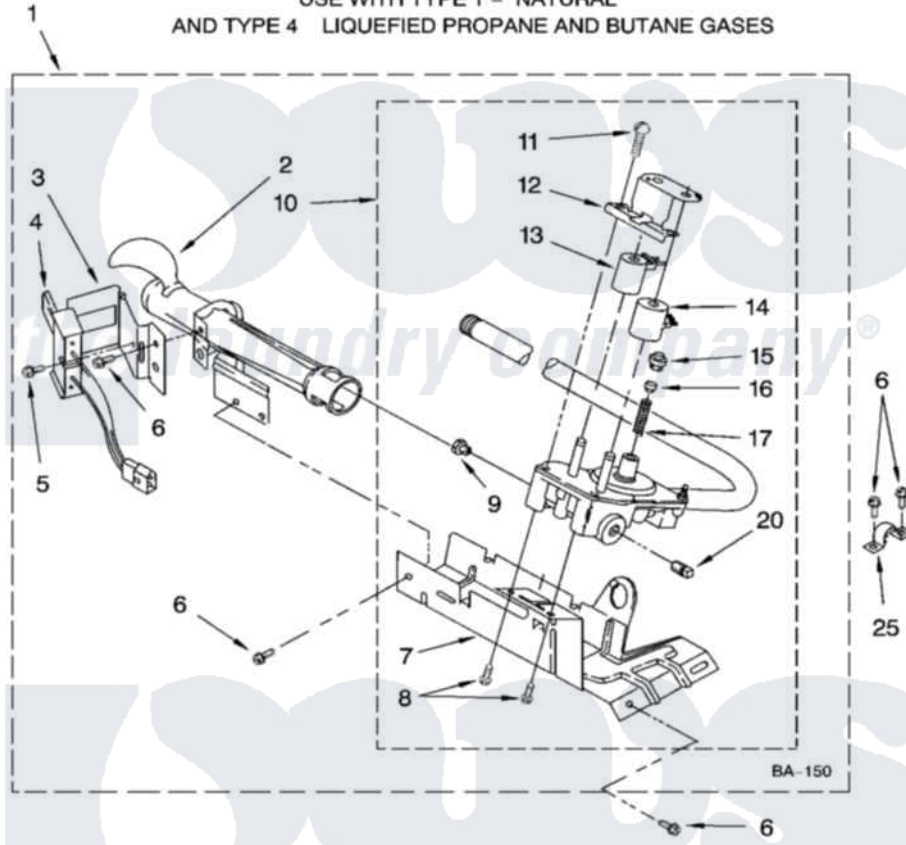

# Whirlpool 7MLGR3624JQ4 03 - 8318272 BURNER ASSEMBLY

## 8318272 BURNER ASSEMBLY

For Models: 7MLGR3624JQ4, 7MLGR3624JT4  
(Designer White) (Biscuit)

USE WITH TYPE 1 - NATURAL  
AND TYPE 4 LIQUEFIED PROPANE AND BUTANE GASES

8180246

5

Whirlpool [Residential Whirlpool 7MLGR3624JQ4 Dryer Parts](#) Parts Diagram 03 - 8318272 BURNER ASSEMBLY  
Click on the part number to view part