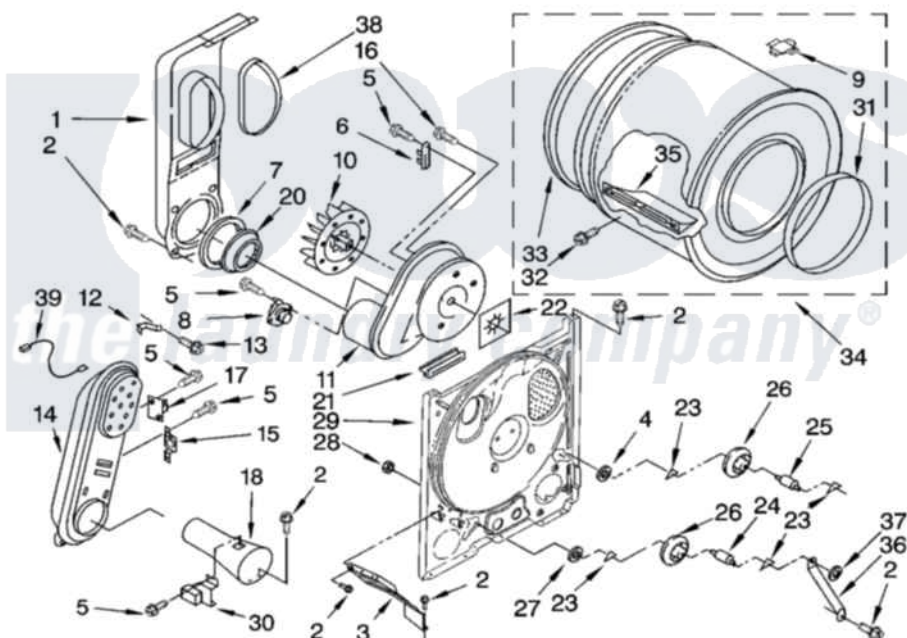

Whirlpool 7MLGR3624JQ4 04 - BULKHEAD PARTS

BULKHEAD PARTS For Models: 7MLGR3624JQ4, 7MLGR3624JT4 (Designer White) (Biscuit)

8180246

7

Whirlpool [Residential Whirlpool 7MLGR3624JQ4 Dryer Parts](#) Parts Diagram 04 - BULKHEAD PARTS
Click on the part number to view part

Item	Original Part Number	Replaced By	Status	Part Description
1	694283	279505		Chute
2	343641	681414		Screw, 10AB X 1/2
3	3406022			Bracket, Bulkhead
4	3388703			Washer, Support
5	90767			Screw, 8A X 3/8 HeX Washer Head Tapping
6	3392519			Thermal Limiter
7	347139			Seal, Lint Chute
8	660039	694674		Thermistor-Fix
9	8066086			Plug, Drum Hole
10	694089			Wheel, Blower
11	8557384	8577230		Housing, Blower
12	3398161			CLIP
13	489463			Screw, 8-18 X 1/16
14	8530285	279980		Box
15	3403140			Thermostat, High-Limit 205F
16	3390647	488729		Screw

17	280010		Kit, Thermal Cut-Off
18	8066048		Funnel, Burner
20	696302		Shield, Exhaust
21	3392247	686889	Pad
22	3394196		Seal, Blower Shaft
23	690997		Washer, Thrust
24	3399506	W10359270	Shaft, Drum Roller Threads
25	3399507	W10359269	Shaft, Drum Roller Threads
26	3397588	349241T	Support
27	348197		Washer, Support
28	3359452		Nut, Lock
29	8529955	279793	Bulkhead
30	338906		Radiant, Sensor
31	3394508		Ring, Bearing
32	97787	W10109200	Screw, Baffle Mounting
33	8066085	239087	Seal
34	3396775		Drum Assembly
35	342847		Baffle, Drum
36	3976435		Bracket, Support
37	90296		Nut, Push On
38	339956		Seal, Air Duct To Bulkhead
39	3401707		Jumper, Tco-High Limit