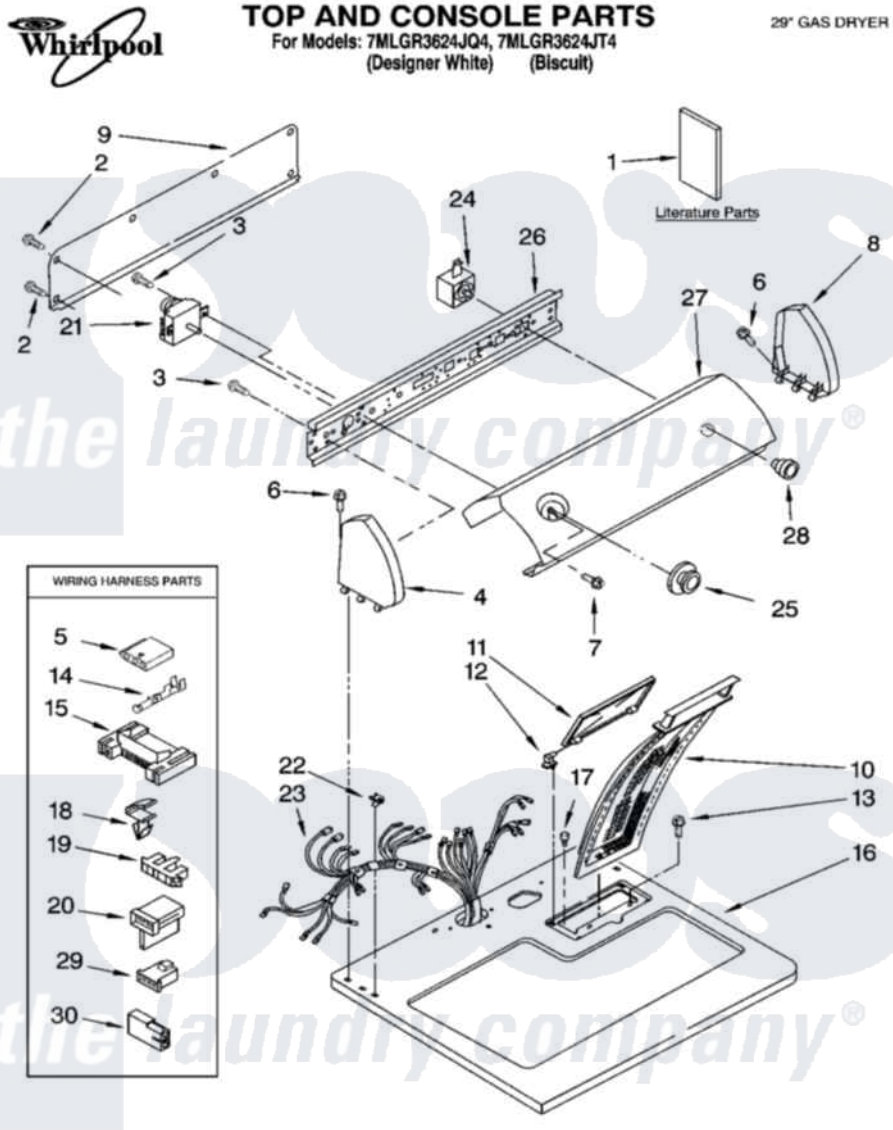

Whirlpool 7MLGR3624JT4 01 - TOP AND CONSOLE PARTS

03-04 Litho in U.S.A. (djc)

1

Part No. 8180246

Whirlpool [Residential Whirlpool 7MLGR3624JT4 Dryer Parts](#) Parts Diagram 01 - TOP AND CONSOLE PARTS
 Click on the part number to view part

Item	Original Part Number	Replaced By	Status	Part Description
1	LIT8543092		Not Available	Use & Care Guide
"	LIT3978910		Not Available	Literature Parts (Installation Instructions (Spanish))
"	LIT8533202		Not Available	Literature Parts (Wiring Diagram)
"	N/A		Not Available	Following May Be Purchased DO-IT-YOURSELF REPAIR MANUALS
"	LIT677818	677818L		Diy
2	693995			Screw, Hex Head
3	3390646	W10139210		Screw, 8-18 X 5/16
4	8271365	279962		Endcap
"	8271368	279965		Endcap
5	3936144			Do-It-Yourself Repair Manuals
6	388326			Screw, 8-18 X 1.25
7	3400859			Screw, Grounding
8	8271359	279962		Endcap
"	8271362	279965		Endcap

9	8274261		Do-It-Yourself Repair Manuals
10	339392		Screen, Lint
11	8283378		Cover, Lint Screen
"	8283380		Cover, Lint Screen
12	3978605	W10044470	Hinge, RH
"	3978606		Hinge, Lint Lid
13	688983	487240	Screw, For Mtg. Service Capacitor
14	94614		Terminal
15	3395683		Receptacle, Multi-Terminal
16	8271390	8521918	Top
"	8271392	8521920	Top
17	297535	17258	Bumper
18	3394427		Clip-Harness
19	3397269		Connector, Timer
20	3403499		Connector, 2-Position
21	3976575		Timer Assembly
22	357213		Nut, Push-In
23	8299875		Harness, Wiring
24	3977456		Switch, Push-To-Start
25	8312687	3957754	Timer Knob Assembly
"	8271404	3957755	Timer Knob Assembly
26	8271418		Bracket, Control
27	8543126		Panel, Control
"	8528133		Panel, Control
28	8271341	3957804	Knob, Push-To-Start
"	8271349	Not Available	Knob, Push To Start (Biscuit)
29	3403498		Connector, 3-Position
30	717252		Receptacle, Terminal