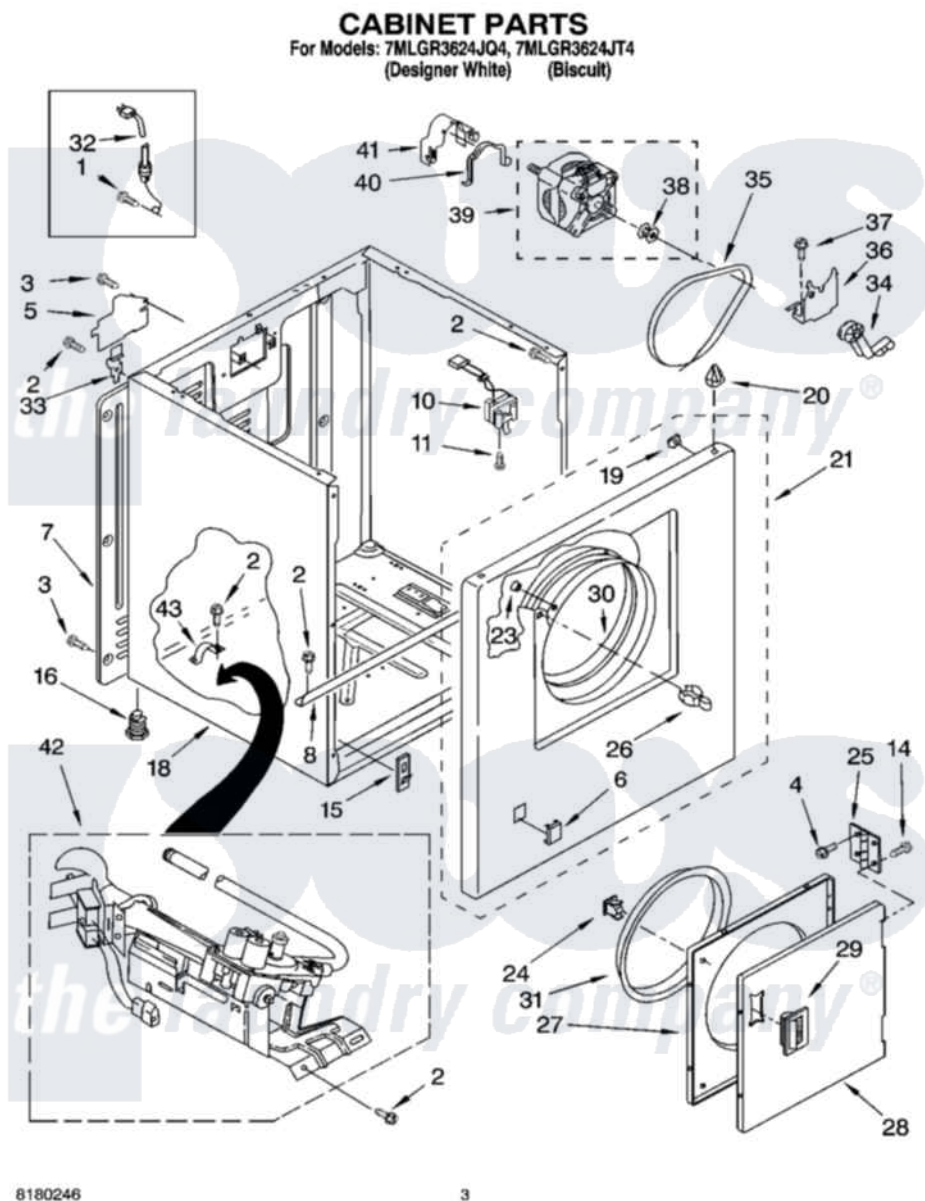

Whirlpool 7MLGR3624JT4 02 - CABINET PARTS OPTIONAL PARTS (NOT INCLUDED)

Whirlpool Residential Whirlpool 7MLGR3624JT4 Dryer Parts Parts Diagram 02 - CABINET PARTS OPTIONAL PARTS (NOT INCLUDED)

Click on the part number to view part

Item	Original Part Number	Replaced By	Status	Part Description
1	697776	4331106		Screw, No.10-32 X 7/16
2	343641	681414		Screw, 10AB X 1/2
3	693995			Screw, Hex Head
4	342055	488627		Screw
5	3396795			Cover, Terminal Block
6	3394975			Plug, Front Panel
"	3394978			Plug, Front Panel
7	3396807	280040		Panel-Rear
8	8541400			Bracket, Cabinet
10	3406102			Door Switch Assembly
11	697773	3395530		Screw
14	694091			Trim, Side Right Hand
15	3394083			Clip, Front Panel
16	3392100	49621		Feet-Leveling
18	8530603	8533643		Cabinet

"	8530606	3977306	Cabinet
19	98234		Clip, U-Bend
20	690363	18776	Lock, Front Top
21	3394895	280022	Panel
"	8537517	280021	Panel
23	685203	279220	Clip
24	3389441		Door Catch Assembly
25	348023		Hinge And Pin Assembly
26	696144	279570	Latch
27	695656	280077	Door
28	348205		Door, Front
"	3978598		Door, Front
29	686711		Handle, Door
"	3978592		Handle, Door
30	8066123	279264	Air Channel Box
31	3390734		Seal, Door
32	344020	3401402	Cord, Power
33	238088	8066217	Hinge, Top
34	691366		Idler And Pulley Assembly
35	8066065	341241	Belt
36	348780		Base, Motor
37	3400500		Bolt, 3405245 5/16-18 X 3/4
38	3394341	W10299847	Pulley-Motor
39	8538262	279827	Motor-Drve
40	660658		Clamp, Motor Mounting 343481 685441
41	3404162		Clamp, Motor
42	8318272	W10465748	Burner-Gas
43	341029		Clamp, Pipe Door Spring
"	N/A	Not Available	ACCESSORY PARTS
"	279948	4392065	Kit, Dryer Repair
"	346764		Kit, Hold Down
"	8522199		Accessory Parts
"	689790		Dry Rack
"	72017		Paint, Touch-Up
"	4392899		Paint, Touch-Up
"	350930		Paint, Pressurized Spray B
"	4392901		Paint, Pressurized Spray
"	350938		Paint, Pressurized Spray B
"	799344		Paint, Touch-Up)
"	4392900		Paint, Bulk)