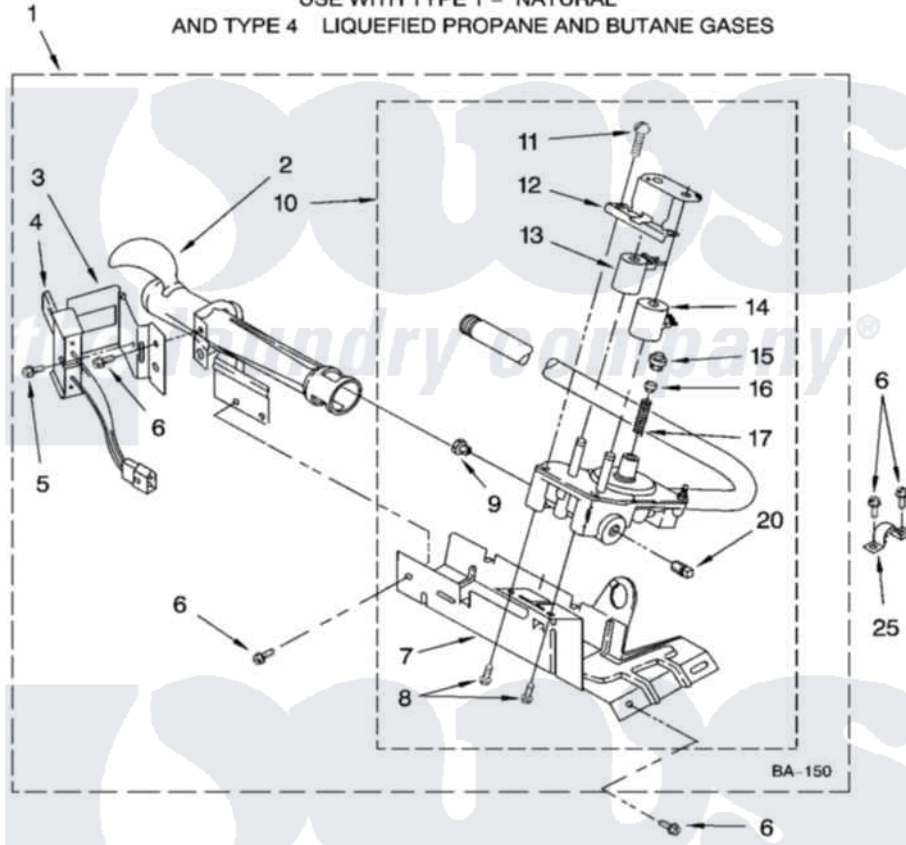

Whirlpool 7MLGR3624JT4 03 - 8318272 BURNER ASSEMBLY

8318272 BURNER ASSEMBLY

For Models: 7MLGR3624JQ4, 7MLGR3624JT4
(Designer White) (Biscuit)

USE WITH TYPE 1 - NATURAL
AND TYPE 4 LIQUEFIED PROPANE AND BUTANE GASES

8180246

5

Whirlpool [Residential Whirlpool 7MLGR3624JT4 Dryer Parts](#) Parts Diagram 03 - 8318272 BURNER ASSEMBLY
Click on the part number to view part

Item	Original Part Number	Replaced By	Status	Part Description
1	8318272	W10465748		Burner-Gas
2	688617	693140		Burner
3	694298			Bracket, Ignitor
4	686590	279311		Ignitor
5	3393909			Screw, 8-32 X 7/8
6	343641	681414		Screw, 10AB X 1/2
7	693986			Base, Burner
8	3387057			Screw, 10-16 X 1/2 Orifice, Burner
9	234826			Orifice, Burner Type 1
"	229742			Orifice, Burner
"	234868			Orifice, Burner
10	8318277	W10337269		Valve-Gas
11	694421			Screw, Bracket Mounting
12	694538			Bracket, Shunt
13	694540			Coil, 60 Hz
14	694539			Coil, 60 Hz

15	694424		Leak, Limiter
16	694423		Screw, Regulator Adjustment
17	694422		Spring, Regulator
20	239822	W10295523	Plug, Pipe
25	341029		Clamp, Pipe Door Spring
"	694572	49572A	Conversion Kit To Type L.p.g.f
"	N/A		Not Available